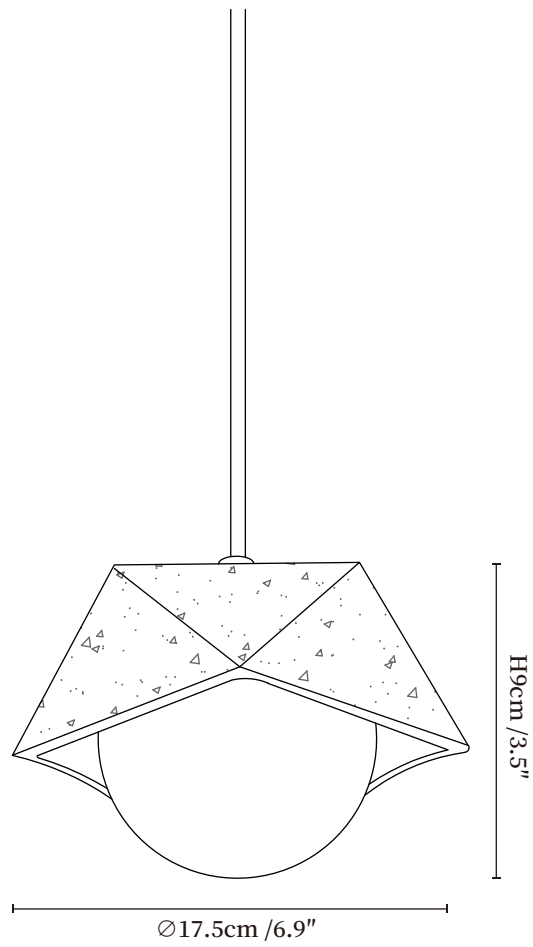

SPECIFICATION SHEET

SPECIFICATION DETAILS

*For custom options, consult factory for details

Fixture Dimensions	Ø 6.9" x H 3.5"
Light source	G9 (bulb not included)
Wattage	MAX 5W incandescent bulb or LED equivalent.
Voltage	AC 110-240V
Mounting	Hardwired.
Dimming	Compatible with dimmable bulbs (bulb not included)
Control method	Compatible with common wall switches (
Finishes	Yellow Travertine.
Shade Details	White.
Material	Metal, Yellow Travertine, Glass.
Wire Length	The standard length of the suspended wire is 59 "(150 cm) and the length is adjustable.