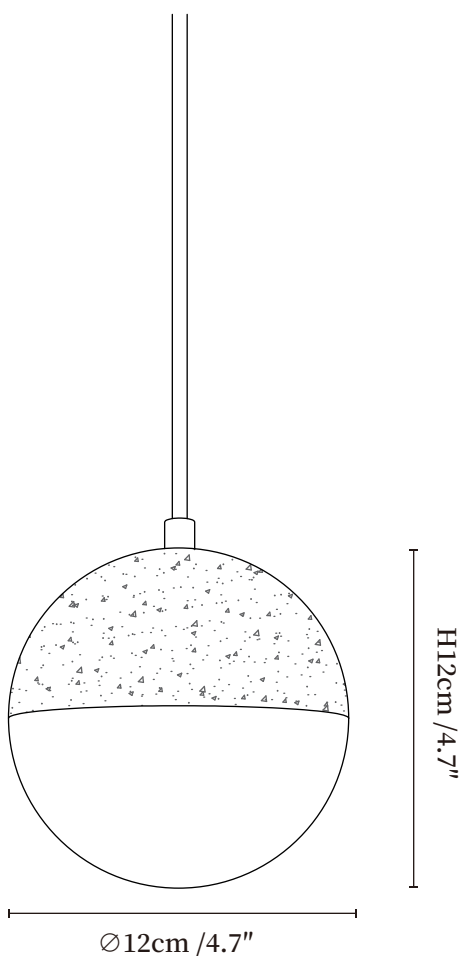

SPECIFICATION SHEET

SPECIFICATION DETAILS

*For custom options, consult factory for details

Fixture Dimensions	Ø 4.7" x H 4.7"
Light source	G9 (bulb not included)
Wattage	MAX 5W incandescent bulb or LED equivalent.
Voltage	AC 110-240V
Mounting	Hardwired.
Dimming	Compatible with dimmable bulbs (bulb not included)
Control method	Compatible with common wall switches(
Finishes	Yellow Travertine.
Shade Details	White.
Material	Metal, Yellow Travertine.
Wire Length	The standard length of the suspended wire is 59 "(150 cm) and the length is adjustable.