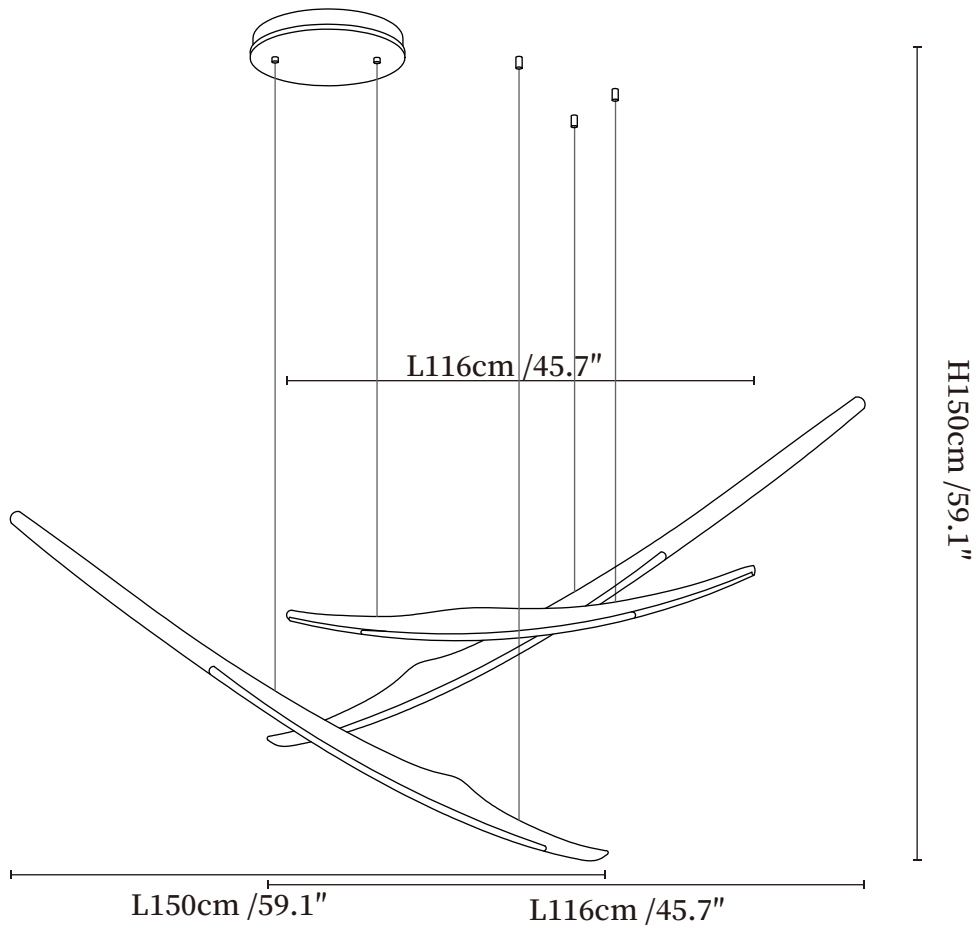

SPECIFICATION SHEET

SPECIFICATION DETAILS

*For custom options, consult factory for details

Fixture Dimensions	L 59.1" + L 45.7" x H 59.1"
Light source	Integrated LED
Wattage	~ 20W
Voltage	AC 110-240V
Dimming	Not supported
CRI(Ra)	90+ CRI
Mounting	Hardwired.
LED Rated Life	30000 hours
Color Temperature	Warm Light (3000K), Neutral Light (4000K), Cool Light (6000K)
Control method	Compatible with common wall switches(
Finishes	Wood Color, Walnut Color, Black.
Shadow Details	Wood Color, Walnut Color, Black.
Material	Metal, Wood.
Wire Length	The standard length of the cord is 59"(150cm), the length is adjustable.

SPECIFICATION SHEET

SPECIFICATION DETAILS

*For custom options, consult factory for details

Fixture Dimensions	L 59.1" + L 45.7" + L 45.7" x H 59.1"
Light source	Integrated LED
Wattage	~ 30W
Voltage	AC 110-240V
Dimming	Not supported
CRI(Ra)	90+ CRI
Mounting	Hardwired.
LED Rated Life	30000 hours
Color Temperature	Warm Light (3000K), Neutral Light (4000K), Cool Light (6000K)
Control method	Compatible with common wall switches (
Finishes	Wood Color, Walnut Color, Black.
Shadow Details	Wood Color, Walnut Color, Black.
Material	Metal, Wood.
Wire Length	The standard length of the cord is 59"(150cm), the length is adjustable.