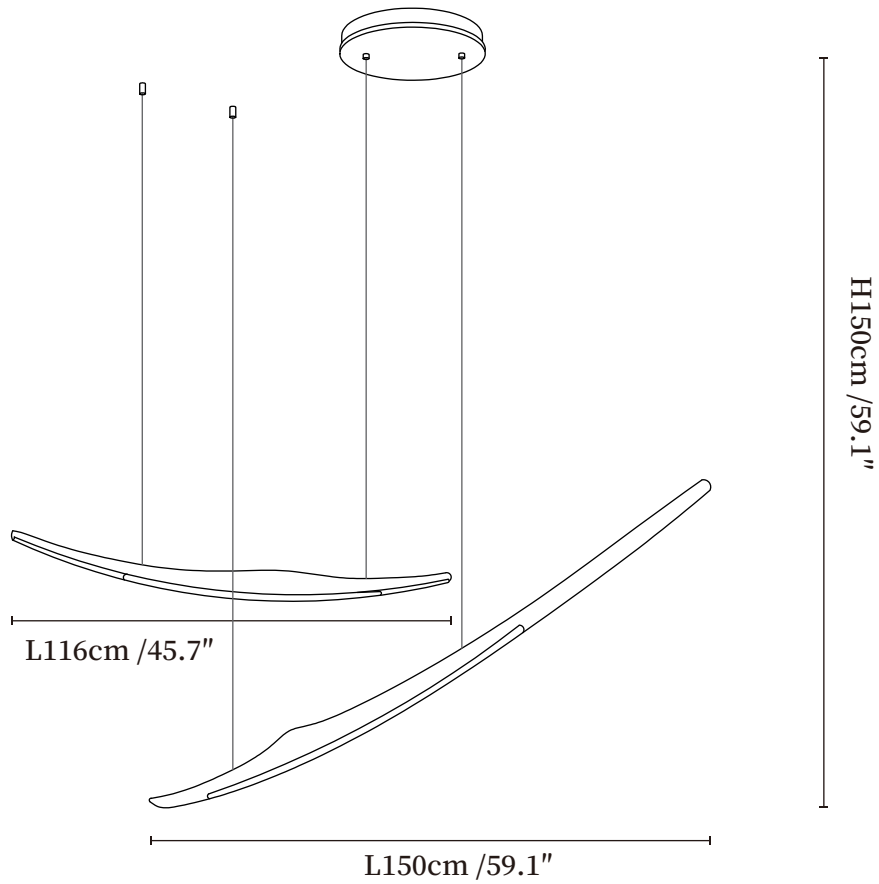

SPECIFICATION SHEET

SPECIFICATION DETAILS

*For custom options, consult factory for details

Fixture Dimensions	L 59.1" + L 45.7" x H 59.1"
Light source	Integrated LED
Wattage	~ 20W
Voltage	AC 110-240V
Dimming	Not supported
CRI(Ra)	90+ CRI
Mounting	Hardwired.
LED Rated Life	30000 hours
Color Temperature	Warm Light (3000K), Neutral Light (4000K), Cool Light (6000K)
Control method	Compatible with common wall switches(
Finishes	Wood Color, Walnut Color, Black.
Shadow Details	Wood Color, Walnut Color, Black.
Material	Metal, Wood.
Wire Length	The standard length of the cord is 59"(150cm), the length is adjustable.

SPECIFICATION SHEET

SPECIFICATION DETAILS

*For custom options, consult factory for details

Fixture Dimensions	L 59.1" + L 45.7" + L 45.7" x H 59.1"
Light source	Integrated LED
Wattage	~ 30W
Voltage	AC 110-240V
Dimming	Not supported
CRI(Ra)	90+ CRI
Mounting	Hardwired.
LED Rated Life	30000 hours
Color Temperature	Warm Light (3000K), Neutral Light (4000K), Cool Light (6000K)
Control method	Compatible with common wall switches (
Finishes	Wood Color, Walnut Color, Black.
Shadow Details	Wood Color, Walnut Color, Black.
Material	Metal, Wood.
Wire Length	The standard length of the cord is 59"(150cm), the length is adjustable.