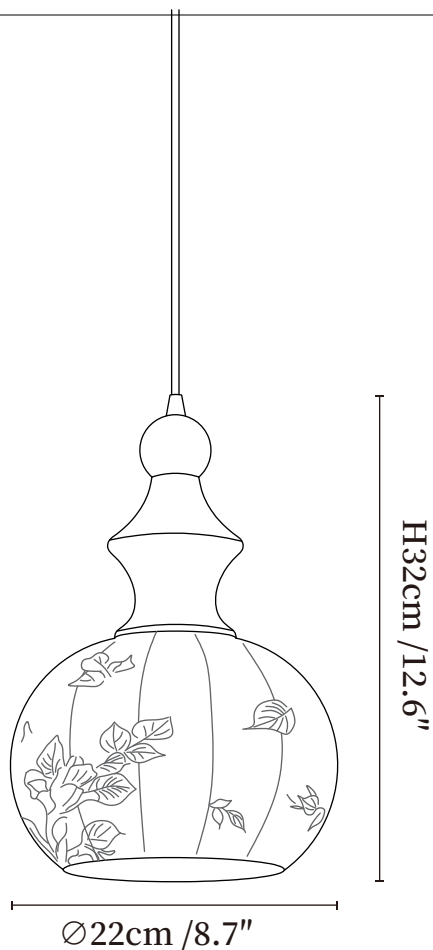

SPECIFICATION SHEET

SPECIFICATION DETAILS

*For custom options, consult factory for details

Fixture Dimensions	Ø 8.7" x H 12.6"
Light source	E26 or E27 (bulb not included)
Wattage	MAX 40W incandescent bulb or LED equivalent.
Voltage	AC 110-240V
Mounting	Hardwired.
Dimming	Compatible with dimmable bulbs (bulb not included)
Control method	Compatible with common wall switches (not included)
Finishes	Walnut Wood.
Shade Details	White.
Material	Fabric, Metal, Wood.
Wire Length	The standard length of the suspended wire is 59 "(150 cm) and the length is adjustable.