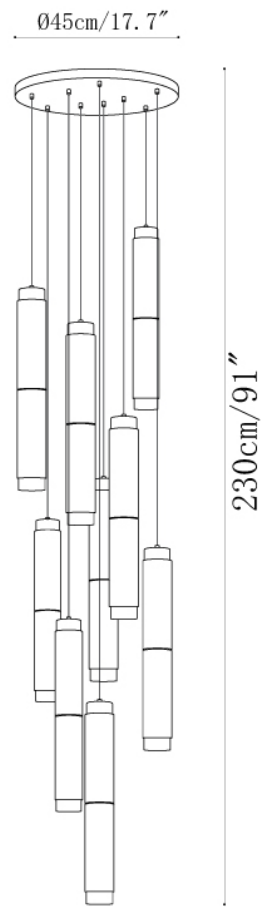

SPECIFICATION SHEET

SPECIFICATION DETAILS

*For custom options, consult factory for details

Fixture Dimensions	Ø 17.7" x H 91"
Light source	Integrated LED
Wattage	~ 5W
Voltage	AC 110-240V
Dimming	Not supported
CRI(Ra)	90+ CRI
Mounting	Hardwired.
LED Rated Life	30000 hours
Color Temperature	Warm Light (3000K)
Control method	Compatible with common wall switches (not included)
Finishes	Gold.
Shadow Details	White.
Material	Metal, Alabaster.
Wire Length	The standard length of the cord is 59" (150 cm), the length is adjustable.