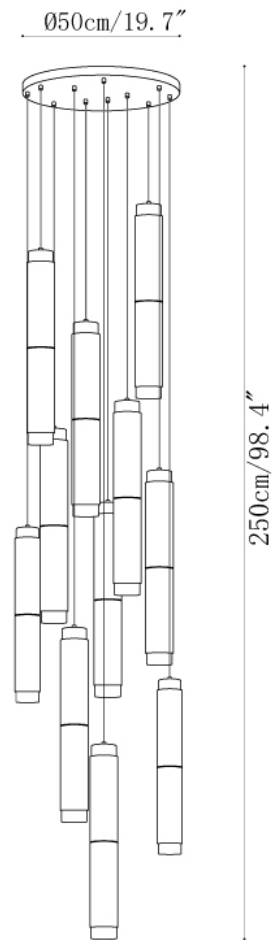

SPECIFICATION SHEET

SPECIFICATION DETAILS

*For custom options, consult factory for details

Fixture Dimensions	Ø 19.7" x H 98.4"
Light source	Integrated LED
Wattage	~ 5W
Voltage	AC 110-240V
Dimming	Not supported
CRI(Ra)	90+ CRI
Mounting	Hardwired.
LED Rated Life	30000 hours
Color Temperature	Warm Light (3000K)
Control method	Compatible with common wall switches (not included)
Finishes	Gold.
Shadow Details	White.
Material	Metal, Alabaster.
Wire Length	The standard length of the cord is 59" (150 cm), the length is adjustable.