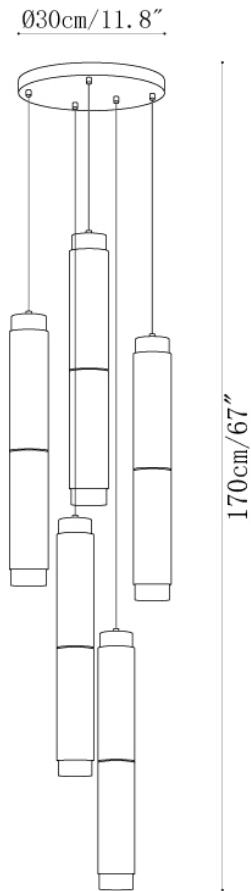

## SPECIFICATION DETAILS

\*For custom options, consult factory for details

<b>Fixture Dimensions</b>	Ø 3.1" x H 21.7" Ø 3.1" x H 25.6"
<b>Light source</b>	Integrated LED
<b>Wattage</b>	~ 5W
<b>Voltage</b>	AC 110-240V
<b>Dimming</b>	Not supported
<b>CRI(Ra)</b>	90+ CRI
<b>Mounting</b>	Hardwired.
<b>LED Rated Life</b>	30000 hours
<b>Color Temperature</b>	Warm Light (3000K)
<b>Control method</b>	Compatible with common wall switches (
<b>Finishes</b>	Gold.
<b>Shadow Details</b>	White.
<b>Material</b>	Metal, Alabaster.
<b>Wire Length</b>	The standard length of the cord is 59" (150 cm), the length is adjustable.

## SPECIFICATION DETAILS

\*For custom options, consult factory for details

<b>Fixture Dimensions</b>	Ø 7.9" x H 59"
<b>Light source</b>	Integrated LED
<b>Wattage</b>	~ 5W
<b>Voltage</b>	AC 110-240V
<b>Dimming</b>	Not supported
<b>CRI(Ra)</b>	90+ CRI
<b>Mounting</b>	Hardwired.
<b>LED Rated Life</b>	30000 hours
<b>Color Temperature</b>	Warm Light (3000K)
<b>Control method</b>	Compatible with common wall switches(not included)
<b>Finishes</b>	Gold.
<b>Shadow Details</b>	White.
<b>Material</b>	Metal, Alabaster.
<b>Wire Length</b>	The standard length of the cord is 59" (150 cm), the length is adjustable.

## SPECIFICATION DETAILS

\*For custom options, consult factory for details

---

<b>Fixture Dimensions</b>	$\varnothing 11.8'' \times H 67''$
<b>Light source</b>	Integrated LED
<b>Wattage</b>	~ 5W
<b>Voltage</b>	AC 110-240V
<b>Dimming</b>	Not supported
<b>CRI(Ra)</b>	90+ CRI
<b>Mounting</b>	Hardwired.
<b>LED Rated Life</b>	30000 hours
<b>Color Temperature</b>	Warm Light (3000K)
<b>Control method</b>	Compatible with common wall switches(
<b>Finishes</b>	Gold.
<b>Shadow Details</b>	White.
<b>Material</b>	Metal, Alabaster.
<b>Wire Length</b>	The standard length of the cord is 59" (150 cm), the length is adjustable.