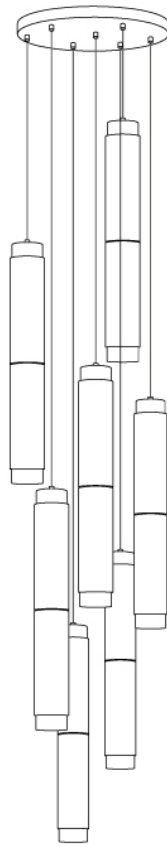

SPECIFICATION SHEET

Ø35cm/13.8"

200cm/78.7"

SPECIFICATION DETAILS

*For custom options, consult factory for details

Fixture Dimensions	Ø 13.8" x H 78.7"
Light source	Integrated LED
Wattage	~ 5W
Voltage	AC 110-240V
Dimming	Not supported
CRI(Ra)	90+ CRI
Mounting	Hardwired.
LED Rated Life	30000 hours
Color Temperature	Warm Light (3000K)
Control method	Compatible with common wall switches
Finishes	Gold.
Shadow Details	White.
Material	Metal, Alabaster.
Wire Length	The standard length of the cord is 59" (150 cm), the length is adjustable.