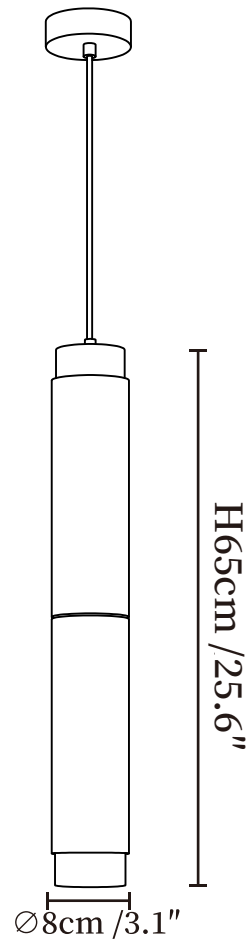

## SPECIFICATION DETAILS

\*For custom options, consult factory for details

<b>Fixture Dimensions</b>	Ø 3.1" x H 21.7" Ø 3.1" x H 25.6"
<b>Light source</b>	Integrated LED
<b>Wattage</b>	~ 5W
<b>Voltage</b>	AC 110-240V
<b>Dimming</b>	Not supported
<b>CRI(Ra)</b>	90+ CRI
<b>Mounting</b>	Hardwired.
<b>LED Rated Life</b>	30000 hours
<b>Color Temperature</b>	Warm Light (3000K)
<b>Control method</b>	Compatible with common wall switches (
<b>Finishes</b>	Gold.
<b>Shadow Details</b>	White.
<b>Material</b>	Metal, Alabaster.
<b>Wire Length</b>	The standard length of the cord is 59" (150 cm), the length is adjustable.

## SPECIFICATION DETAILS

\*For custom options, consult factory for details

<b>Fixture Dimensions</b>	Ø 7.9" x H 59"
<b>Light source</b>	Integrated LED
<b>Wattage</b>	~ 5W
<b>Voltage</b>	AC 110-240V
<b>Dimming</b>	Not supported
<b>CRI(Ra)</b>	90+ CRI
<b>Mounting</b>	Hardwired.
<b>LED Rated Life</b>	30000 hours
<b>Color Temperature</b>	Warm Light (3000K)
<b>Control method</b>	Compatible with common wall switches(not included)
<b>Finishes</b>	Gold.
<b>Shadow Details</b>	White.
<b>Material</b>	Metal, Alabaster.
<b>Wire Length</b>	The standard length of the cord is 59" (150 cm), the length is adjustable.

## SPECIFICATION DETAILS

\*For custom options, consult factory for details

---

<b>Fixture Dimensions</b>	$\varnothing 11.8'' \times H 67''$
<b>Light source</b>	Integrated LED
<b>Wattage</b>	~ 5W
<b>Voltage</b>	AC 110-240V
<b>Dimming</b>	Not supported
<b>CRI(Ra)</b>	90+ CRI
<b>Mounting</b>	Hardwired.
<b>LED Rated Life</b>	30000 hours
<b>Color Temperature</b>	Warm Light (3000K)
<b>Control method</b>	Compatible with common wall switches(
<b>Finishes</b>	Gold.
<b>Shadow Details</b>	White.
<b>Material</b>	Metal, Alabaster.
<b>Wire Length</b>	The standard length of the cord is 59" (150 cm), the length is adjustable.