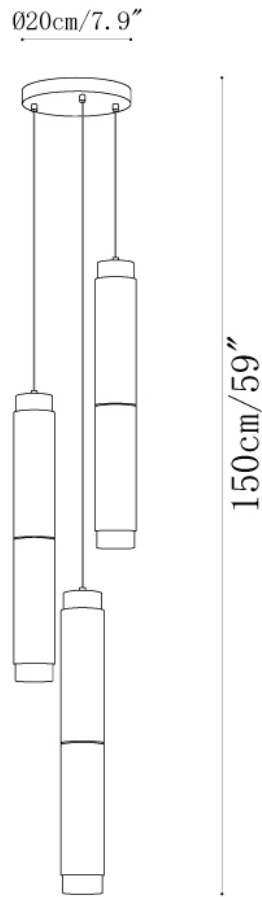

## SPECIFICATION DETAILS

\*For custom options, consult factory for details

<b>Fixture Dimensions</b>	Ø 3.1" x H 21.7" Ø 3.1" x H 25.6"
<b>Light source</b>	Integrated LED
<b>Wattage</b>	~ 5W
<b>Voltage</b>	AC 110-240V
<b>Dimming</b>	Not supported
<b>CRI(Ra)</b>	90+ CRI
<b>Mounting</b>	Hardwired.
<b>LED Rated Life</b>	30000 hours
<b>Color Temperature</b>	Warm Light (3000K)
<b>Control method</b>	Compatible with common wall switches (
<b>Finishes</b>	Gold.
<b>Shadow Details</b>	White.
<b>Material</b>	Metal, Alabaster.
<b>Wire Length</b>	The standard length of the cord is 59" (150 cm), the length is adjustable.

## SPECIFICATION DETAILS

\*For custom options, consult factory for details

<b>Fixture Dimensions</b>	Ø 7.9" x H 59"
<b>Light source</b>	Integrated LED
<b>Wattage</b>	~ 5W
<b>Voltage</b>	AC 110-240V
<b>Dimming</b>	Not supported
<b>CRI(Ra)</b>	90+ CRI
<b>Mounting</b>	Hardwired.
<b>LED Rated Life</b>	30000 hours
<b>Color Temperature</b>	Warm Light (3000K)
<b>Control method</b>	Compatible with common wall switches(not included)
<b>Finishes</b>	Gold.
<b>Shadow Details</b>	White.
<b>Material</b>	Metal, Alabaster.
<b>Wire Length</b>	The standard length of the cord is 59" (150 cm), the length is adjustable.

## SPECIFICATION DETAILS

\*For custom options, consult factory for details

---

<b>Fixture Dimensions</b>	$\varnothing 11.8'' \times H 67''$
<b>Light source</b>	Integrated LED
<b>Wattage</b>	~ 5W
<b>Voltage</b>	AC 110-240V
<b>Dimming</b>	Not supported
<b>CRI(Ra)</b>	90+ CRI
<b>Mounting</b>	Hardwired.
<b>LED Rated Life</b>	30000 hours
<b>Color Temperature</b>	Warm Light (3000K)
<b>Control method</b>	Compatible with common wall switches(
<b>Finishes</b>	Gold.
<b>Shadow Details</b>	White.
<b>Material</b>	Metal, Alabaster.
<b>Wire Length</b>	The standard length of the cord is 59" (150 cm), the length is adjustable.