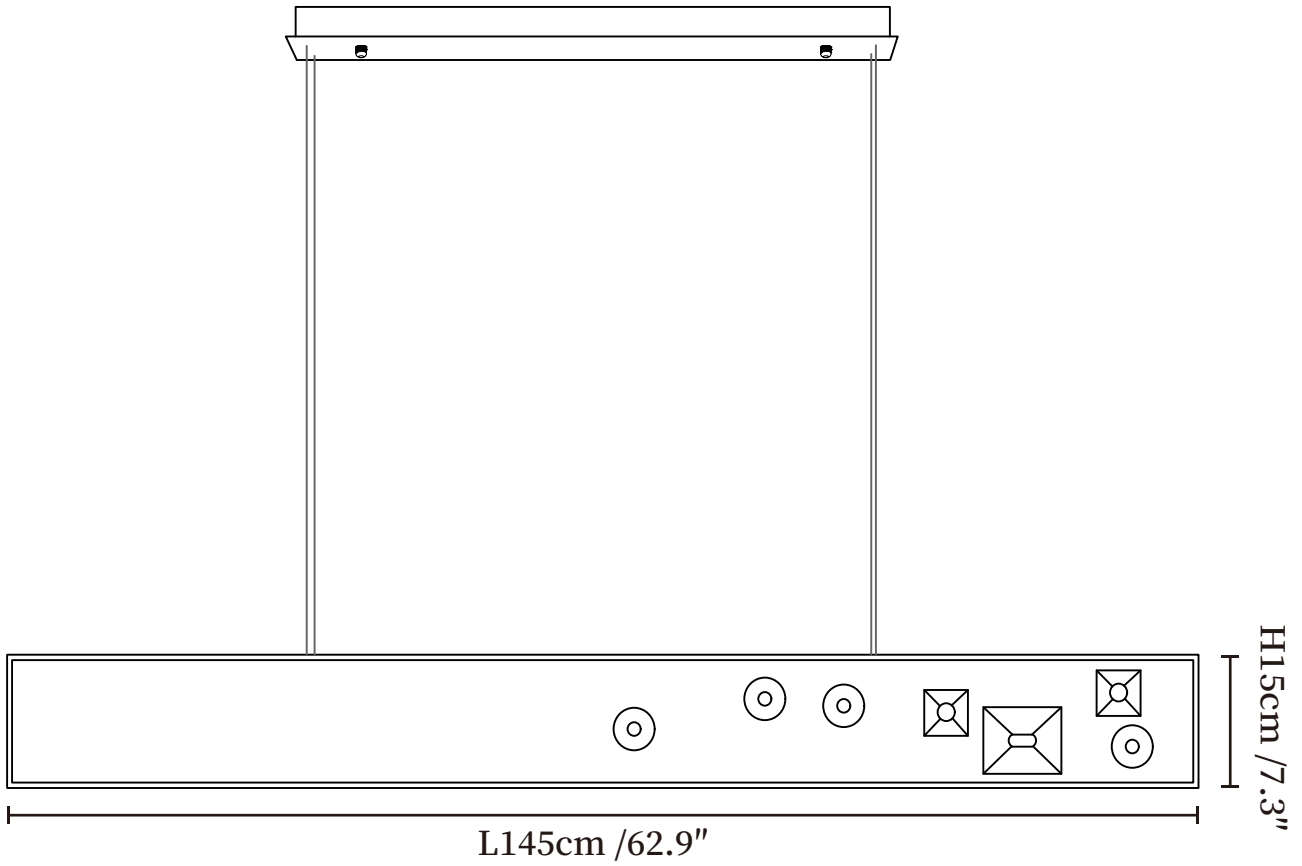

SPECIFICATION SHEET

SPECIFICATION DETAILS

*For custom options, consult factory for details

Fixture Dimensions	L 47.2" x H 7.3"
Light source	Integrated LED
Wattage	~ 5W
Voltage	AC 110-240V
Dimming	Not supported
CRI(Ra)	90+ CRI
Mounting	Hardwired.
LED Rated Life	30000 hours
Color Temperature	Warm Light (3000K), Neutral Light (4000K), Cool Light (6000K)
Control method	Compatible with common wall switches(not included)
Finishes	Wood Color, Walnut Color, Black.
Shadow Details	Wood Color, Walnut Color, Black.
Material	Metal, Artificial gemstones, Wood.
Wire Length	The standard length of the cord is 59" (150 cm), the length is adjustable.

SPECIFICATION SHEET

SPECIFICATION DETAILS

*For custom options, consult factory for details

Fixture Dimensions	L 55.1" x H 7.3"
Light source	Integrated LED
Wattage	~ 5W
Voltage	AC 110-240V
Dimming	Not supported
CRI(Ra)	90+ CRI
Mounting	Hardwired.
LED Rated Life	30000 hours
Color Temperature	Warm Light (3000K), Neutral Light (4000K), Cool Light (6000K)
Control method	Compatible with common wall switches(not included)
Finishes	Wood Color, Walnut Color, Black.
Shadow Details	Wood Color, Walnut Color, Black.
Material	Metal, Artificial gemstones, Wood.
Wire Length	The standard length of the cord is 59" (150 cm), the length is adjustable.

SPECIFICATION SHEET

SPECIFICATION DETAILS

*For custom options, consult factory for details

Fixture Dimensions	L 62.9" x H 7.3"
Light source	Integrated LED
Wattage	~ 5W
Voltage	AC 110-240V
Dimming	Not supported
CRI(Ra)	90+ CRI
Mounting	Hardwired.
LED Rated Life	30000 hours
Color Temperature	Warm Light (3000K), Neutral Light (4000K), Cool Light (6000K)
Control method	Compatible with common wall switches (not included)
Finishes	Wood Color, Walnut Color, Black.
Shadow Details	Wood Color, Walnut Color, Black.
Material	Metal, Artificial gemstones, Wood.
Wire Length	The standard length of the cord is 59" (150 cm), the length is adjustable.