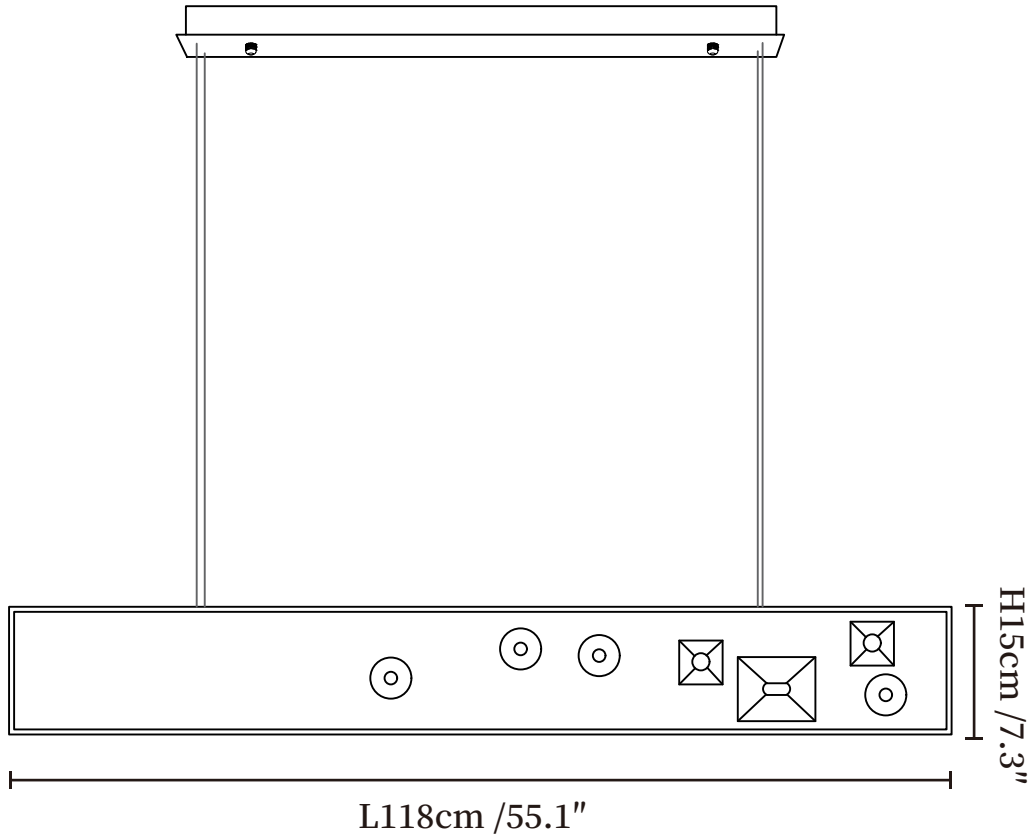

SPECIFICATION SHEET

SPECIFICATION DETAILS

*For custom options, consult factory for details

Fixture Dimensions	L 47.2" x H 7.3"
Light source	Integrated LED
Wattage	~ 5W
Voltage	AC 110-240V
Dimming	Not supported
CRI(Ra)	90+ CRI
Mounting	Hardwired.
LED Rated Life	30000 hours
Color Temperature	Warm Light (3000K), Neutral Light (4000K), Cool Light (6000K)
Control method	Compatible with common wall switches(not included)
Finishes	Wood Color, Walnut Color, Black.
Shadow Details	Wood Color, Walnut Color, Black.
Material	Metal, Artificial gemstones, Wood.
Wire Length	The standard length of the cord is 59" (150 cm), the length is adjustable.

SPECIFICATION SHEET

SPECIFICATION DETAILS

*For custom options, consult factory for details

Fixture Dimensions	L 55.1" x H 7.3"
Light source	Integrated LED
Wattage	~ 5W
Voltage	AC 110-240V
Dimming	Not supported
CRI(Ra)	90+ CRI
Mounting	Hardwired.
LED Rated Life	30000 hours
Color Temperature	Warm Light (3000K), Neutral Light (4000K), Cool Light (6000K)
Control method	Compatible with common wall switches(not included)
Finishes	Wood Color, Walnut Color, Black.
Shadow Details	Wood Color, Walnut Color, Black.
Material	Metal, Artificial gemstones, Wood.
Wire Length	The standard length of the cord is 59" (150 cm), the length is adjustable.

SPECIFICATION SHEET

SPECIFICATION DETAILS

*For custom options, consult factory for details

Fixture Dimensions	L 62.9" x H 7.3"
Light source	Integrated LED
Wattage	~ 5W
Voltage	AC 110-240V
Dimming	Not supported
CRI(Ra)	90+ CRI
Mounting	Hardwired.
LED Rated Life	30000 hours
Color Temperature	Warm Light (3000K), Neutral Light (4000K), Cool Light (6000K)
Control method	Compatible with common wall switches (not included)
Finishes	Wood Color, Walnut Color, Black.
Shadow Details	Wood Color, Walnut Color, Black.
Material	Metal, Artificial gemstones, Wood.
Wire Length	The standard length of the cord is 59" (150 cm), the length is adjustable.