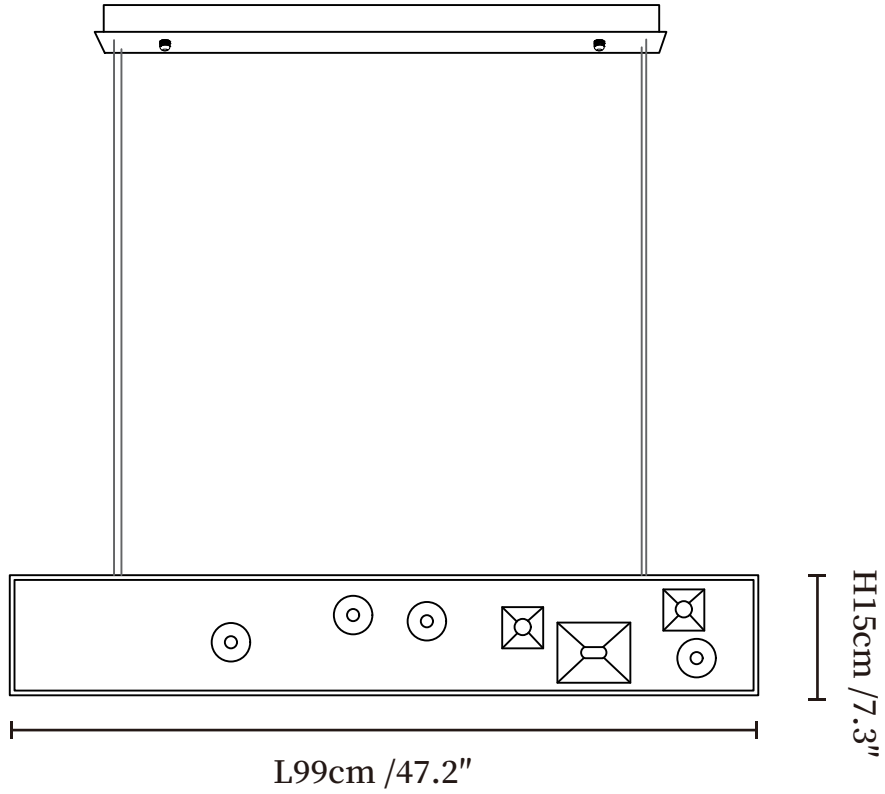

SPECIFICATION SHEET

SPECIFICATION DETAILS

*For custom options, consult factory for details

Fixture Dimensions	L 47.2" x H 7.3"
Light source	Integrated LED
Wattage	~ 5W
Voltage	AC 110-240V
Dimming	Not supported
CRI(Ra)	90+ CRI
Mounting	Hardwired.
LED Rated Life	30000 hours
Color Temperature	Warm Light (3000K), Neutral Light (4000K), Cool Light (6000K)
Control method	Compatible with common wall switches(not included)
Finishes	Wood Color, Walnut Color, Black.
Shadow Details	Wood Color, Walnut Color, Black.
Material	Metal, Artificial gemstones, Wood.
Wire Length	The standard length of the cord is 59" (150 cm), the length is adjustable.

SPECIFICATION SHEET

SPECIFICATION DETAILS

*For custom options, consult factory for details

Fixture Dimensions	L 55.1" x H 7.3"
Light source	Integrated LED
Wattage	~ 5W
Voltage	AC 110-240V
Dimming	Not supported
CRI(Ra)	90+ CRI
Mounting	Hardwired.
LED Rated Life	30000 hours
Color Temperature	Warm Light (3000K), Neutral Light (4000K), Cool Light (6000K)
Control method	Compatible with common wall switches(not included)
Finishes	Wood Color, Walnut Color, Black.
Shadow Details	Wood Color, Walnut Color, Black.
Material	Metal, Artificial gemstones, Wood.
Wire Length	The standard length of the cord is 59" (150 cm), the length is adjustable.

SPECIFICATION SHEET

SPECIFICATION DETAILS

*For custom options, consult factory for details

Fixture Dimensions	L 62.9" x H 7.3"
Light source	Integrated LED
Wattage	~ 5W
Voltage	AC 110-240V
Dimming	Not supported
CRI(Ra)	90+ CRI
Mounting	Hardwired.
LED Rated Life	30000 hours
Color Temperature	Warm Light (3000K), Neutral Light (4000K), Cool Light (6000K)
Control method	Compatible with common wall switches (not included)
Finishes	Wood Color, Walnut Color, Black.
Shadow Details	Wood Color, Walnut Color, Black.
Material	Metal, Artificial gemstones, Wood.
Wire Length	The standard length of the cord is 59" (150 cm), the length is adjustable.