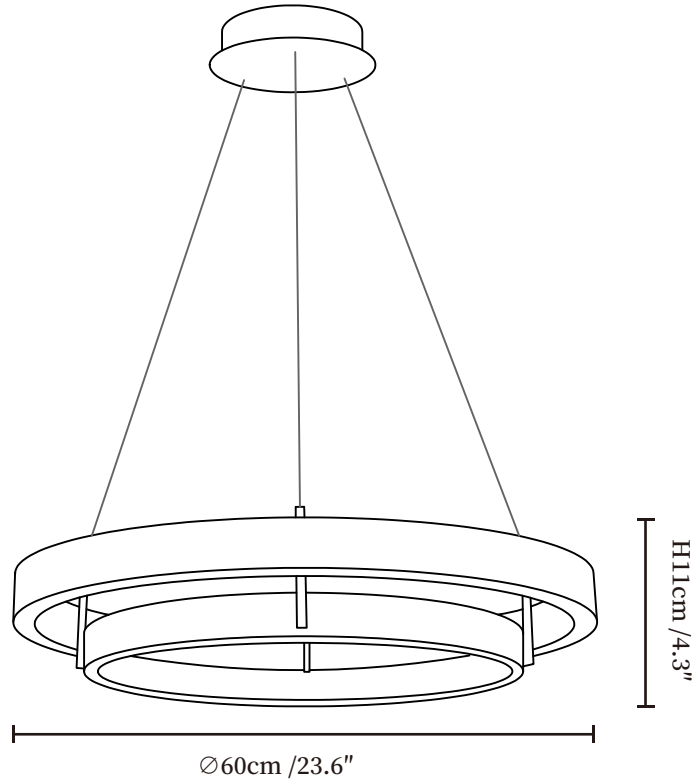

## SPECIFICATION DETAILS

\*For custom options, consult factory for details

<b>Fixture Dimensions</b>	Ø 23.6" x H 4.3"
<b>Light source</b>	Integrated LED
<b>Wattage</b>	~ 30W
<b>Voltage</b>	AC 110-240V
<b>Dimming</b>	Not supported
<b>CRI(Ra)</b>	90+ CRI
<b>Mounting</b>	Hardwired.
<b>LED Rated Life</b>	30000 hours
<b>Color Temperature</b>	Warm Light (3000K), Neutral Light (4000K), Cool Light (6000K)
<b>Control method</b>	Compatible with common wall switches(not included)
<b>Finishes</b>	Black, Walnut Wood Grain.
<b>Shadow Details</b>	White.
<b>Material</b>	Acrylic, Metal.
<b>Wire Length</b>	The standard length of the cord is 59" (150 cm), the length is adjustable.

## SPECIFICATION DETAILS

\*For custom options, consult factory for details

<b>Fixture Dimensions</b>	Ø 23.6" x H 4.3"
<b>Light source</b>	Integrated LED
<b>Wattage</b>	~ 42W
<b>Voltage</b>	AC 110-240V
<b>Dimming</b>	Not supported
<b>CRI(Ra)</b>	90+ CRI
<b>Mounting</b>	Hardwired.
<b>LED Rated Life</b>	30000 hours
<b>Color Temperature</b>	Warm Light (3000K), Neutral Light (4000K), Cool Light (6000K)
<b>Control method</b>	Compatible with common wall switches (not included)
<b>Finishes</b>	Black, Walnut Wood Grain.
<b>Shadow Details</b>	White.
<b>Material</b>	Acrylic, Metal.
<b>Wire Length</b>	The standard length of the cord is 59" (150 cm), the length is adjustable.