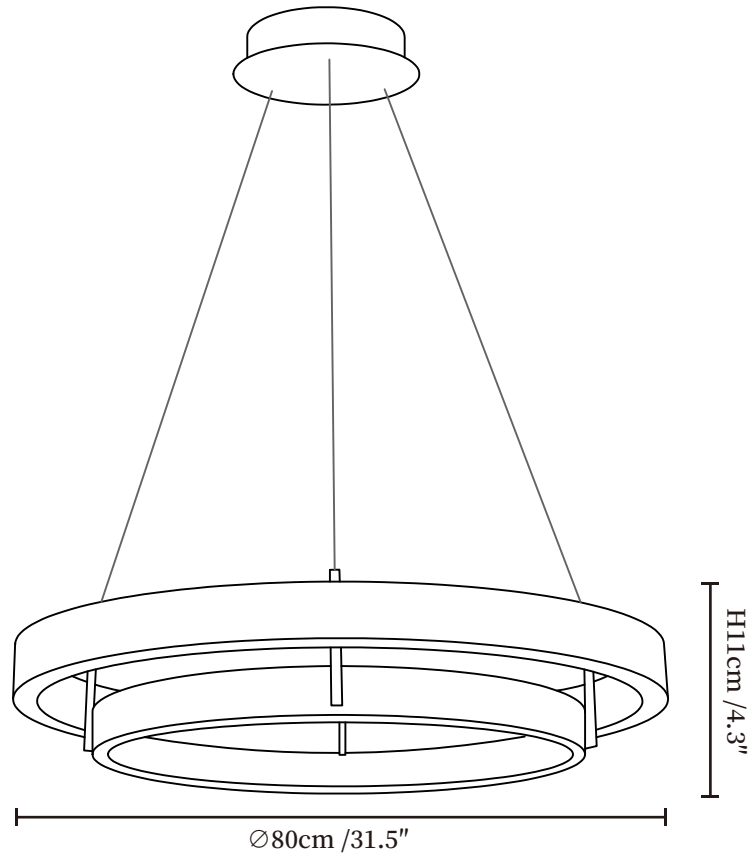

## SPECIFICATION DETAILS

\*For custom options, consult factory for details

<b>Fixture Dimensions</b>	Ø 23.6" x H 4.3"
<b>Light source</b>	Integrated LED
<b>Wattage</b>	~ 30W
<b>Voltage</b>	AC 110-240V
<b>Dimming</b>	Not supported
<b>CRI(Ra)</b>	90+ CRI
<b>Mounting</b>	Hardwired.
<b>LED Rated Life</b>	30000 hours
<b>Color Temperature</b>	Warm Light (3000K), Neutral Light (4000K), Cool Light (6000K)
<b>Control method</b>	Compatible with common wall switches(not included)
<b>Finishes</b>	Black, Walnut Wood Grain.
<b>Shadow Details</b>	White.
<b>Material</b>	Acrylic, Metal.
<b>Wire Length</b>	The standard length of the cord is 59" (150 cm), the length is adjustable.

## SPECIFICATION DETAILS

\*For custom options, consult factory for details

<b>Fixture Dimensions</b>	Ø 23.6" x H 4.3"
<b>Light source</b>	Integrated LED
<b>Wattage</b>	~ 42W
<b>Voltage</b>	AC 110-240V
<b>Dimming</b>	Not supported
<b>CRI(Ra)</b>	90+ CRI
<b>Mounting</b>	Hardwired.
<b>LED Rated Life</b>	30000 hours
<b>Color Temperature</b>	Warm Light (3000K), Neutral Light (4000K), Cool Light (6000K)
<b>Control method</b>	Compatible with common wall switches (not included)
<b>Finishes</b>	Black, Walnut Wood Grain.
<b>Shadow Details</b>	White.
<b>Material</b>	Acrylic, Metal.
<b>Wire Length</b>	The standard length of the cord is 59" (150 cm), the length is adjustable.