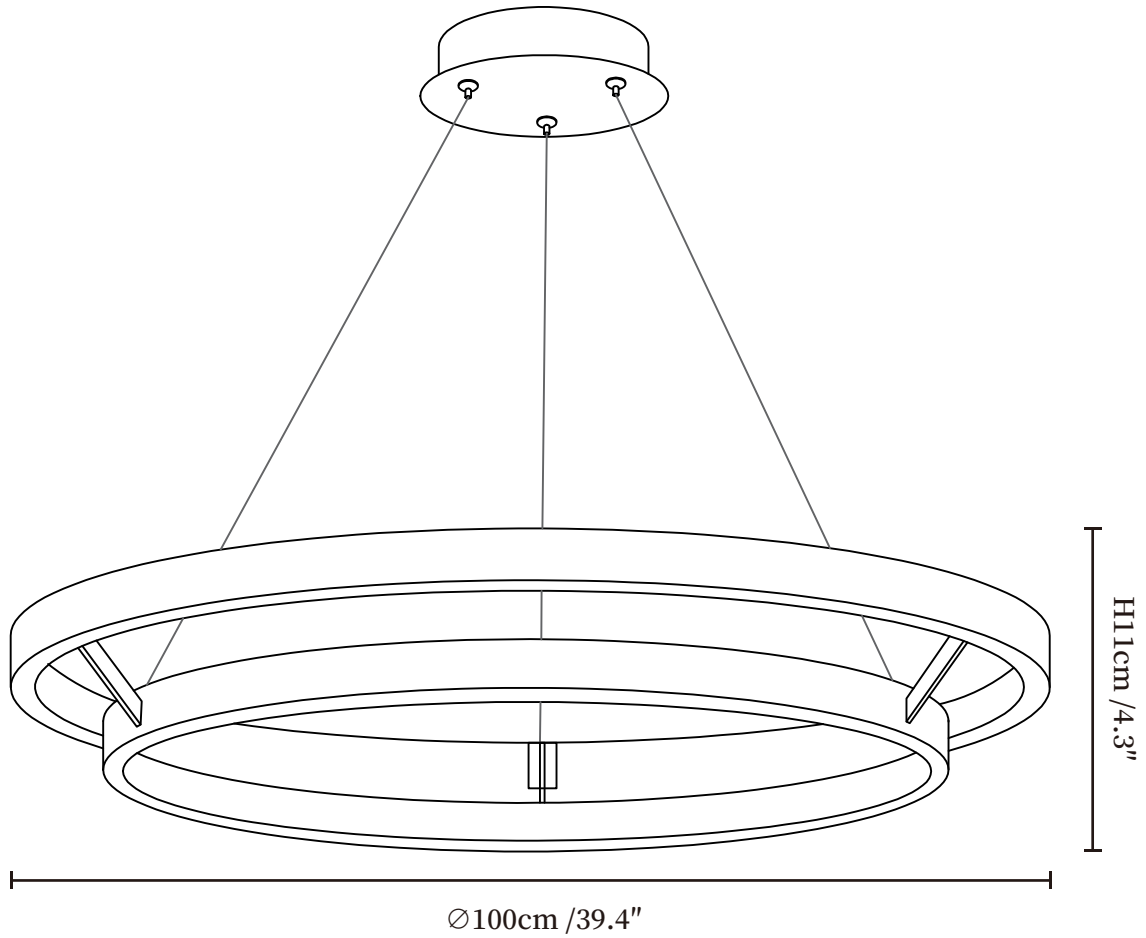

SPECIFICATION SHEET

SPECIFICATION DETAILS

*For custom options, consult factory for details

Fixture Dimensions	Ø 23.6" x H 4.3"
Light source	Integrated LED
Wattage	~ 54W
Voltage	AC 110-240V
Dimming	Not supported
CRI(Ra)	90+ CRI
Mounting	Hardwired.
LED Rated Life	30000 hours
Color Temperature	Warm Light (3000K), Neutral Light (4000K), Cool Light (6000K)
Control method	Compatible with common wall switches (not included)
Finishes	Black, Walnut Wood Grain.
Shadow Details	White.
Material	Acrylic, Metal.
Wire Length	The standard length of the cord is 59" (150 cm), the length is adjustable.