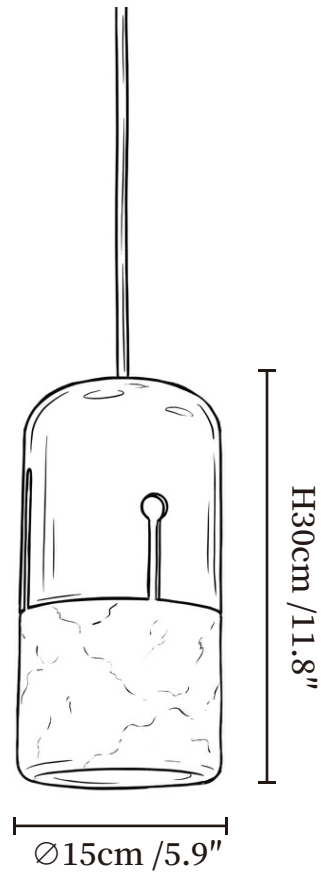

## SPECIFICATION DETAILS

\*For custom options, consult factory for details

<b>Fixture Dimensions</b>	Ø 5.9" x H 11.8"
<b>Light source</b>	Integrated LED
<b>Wattage</b>	~ 5W
<b>Voltage</b>	AC 110-240V
<b>Dimming</b>	Not supported
<b>CRI(Ra)</b>	90+ CRI
<b>Mounting</b>	Hardwired.
<b>LED Rated Life</b>	30000 hours
<b>Color Temperature</b>	Warm Light (3000K), Neutral Light (4000K), Cool Light (6000K)
<b>Control method</b>	Compatible with common wall switches ( not included)
<b>Finishes</b>	Black.
<b>Shadow Details</b>	White.
<b>Material</b>	Metal, Alabaster.
<b>Wire Length</b>	The standard length of the cord is 59" (150 cm), the length is adjustable.