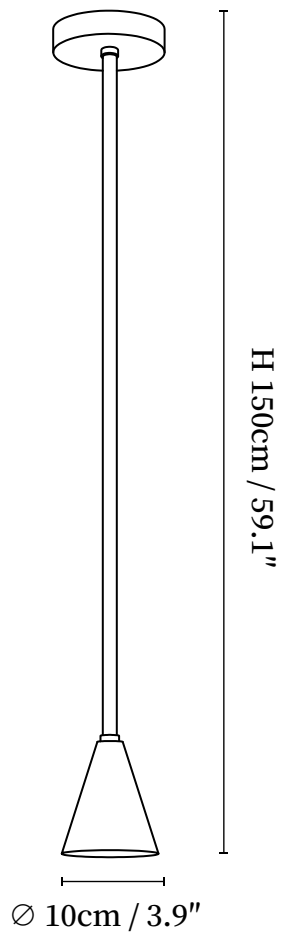

# SPECIFICATION SHEET

---

## SPECIFICATION DETAILS

\*For custom options, consult factory for details

<b>Fixture Dimensions</b>	Ø 3.9" x H 47.2", Ø 3.9" x H 59.1"
<b>Light source</b>	GU10.
<b>Wattage</b>	~ 5W
<b>Voltage</b>	AC 110-240V
<b>Mounting</b>	Hardwired.
<b>Dimming</b>	Compatible with dimmable bulbs (bulb not included)
<b>Control method</b>	Compatible with common wall switches (not included)
<b>Finishes</b>	Brass, Black.
<b>Shade Details</b>	Brass, Black.
<b>Material</b>	Brass.
<b>Hanging Length</b>	Chain lengths range between 47.2"/59.1"/, the length can be specified according to needs