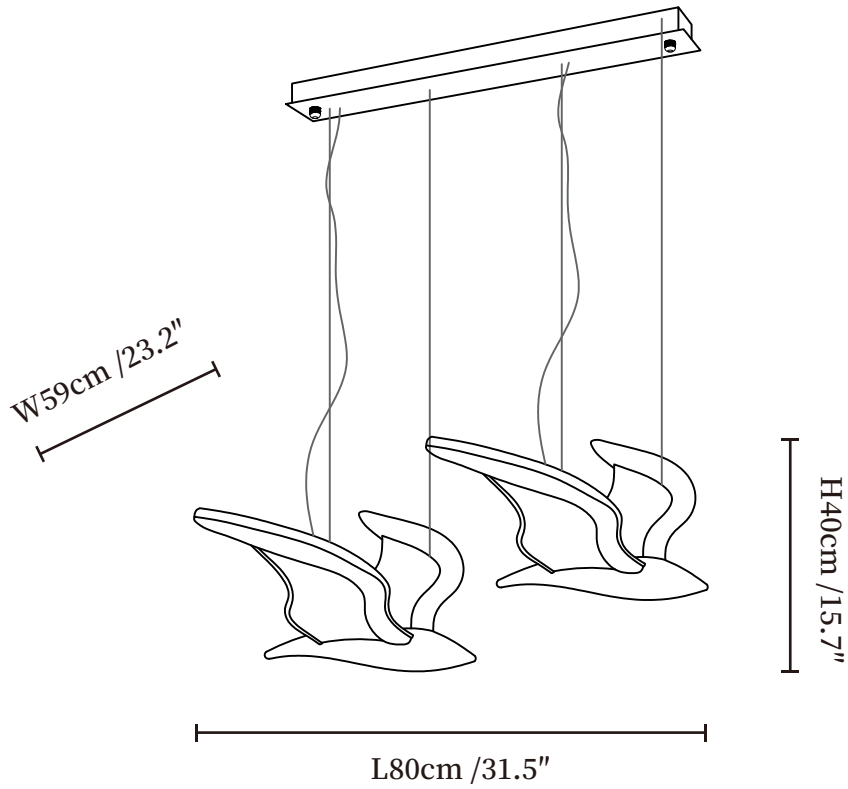

SPECIFICATION SHEET

SPECIFICATION DETAILS

*For custom options, consult factory for details

Fixture Dimensions	L 15.7" x W 23.2" x H 9.8" L 22.0" x W 32.7" x H 21.7"
Light source	Integrated LED
Wattage	~ 5W
Voltage	AC 110-240V
Dimming	Not supported
CRI(Ra)	90+ CRI
Mounting	Hardwired.
LED Rated Life	30000 hours
Color Temperature	Warm Light (3000K), Neutral Light (4000K), Cool Light (6000K)
Control method	Compatible with common wall switches(not included)
Finishes	Wood Color, Walnut Color
Shadow Details	White
Material	Metal, Acrylic, Wood
Wire Length	The standard length of the cord is 59" (150 cm), the length is adjustable.

SPECIFICATION SHEET

SPECIFICATION DETAILS

*For custom options, consult factory for details

Fixture Dimensions	L 31.5" x W 23.2" x H 15.7" L 45.3" x W 32.7" x H 21.7"
Light source	Integrated LED
Wattage	~ 5W
Voltage	AC 110-240V
Dimming	Not supported
CRI(Ra)	90+ CRI
Mounting	Hardwired.
LED Rated Life	30000 hours
Color Temperature	Warm Light (3000K), Neutral Light (4000K), Cool Light (6000K)
Control method	Compatible with common wall switches(not included)
Finishes	Wood Color, Walnut Color
Shadow Details	White
Material	Metal, Acrylic, Wood
Wire Length	The standard length of the cord is 59" (150 cm), the length is adjustable.

SPECIFICATION SHEET

SPECIFICATION DETAILS

*For custom options, consult factory for details

Fixture Dimensions	L 39.4" x W 23.2" x H 21.7"
Light source	Integrated LED
Wattage	~ 5W
Voltage	AC 110-240V
Dimming	Not supported
CRI(Ra)	90+ CRI
Mounting	Hardwired.
LED Rated Life	30000 hours
Color Temperature	Warm Light (3000K), Neutral Light (4000K), Cool Light (6000K)
Control method	Compatible with common wall switches(
Finishes	Wood Color, Walnut Color
Shadow Details	White
Material	Metal, Acrylic, Wood
Wire Length	The standard length of the cord is 59" (150 cm), the length is adjustable.