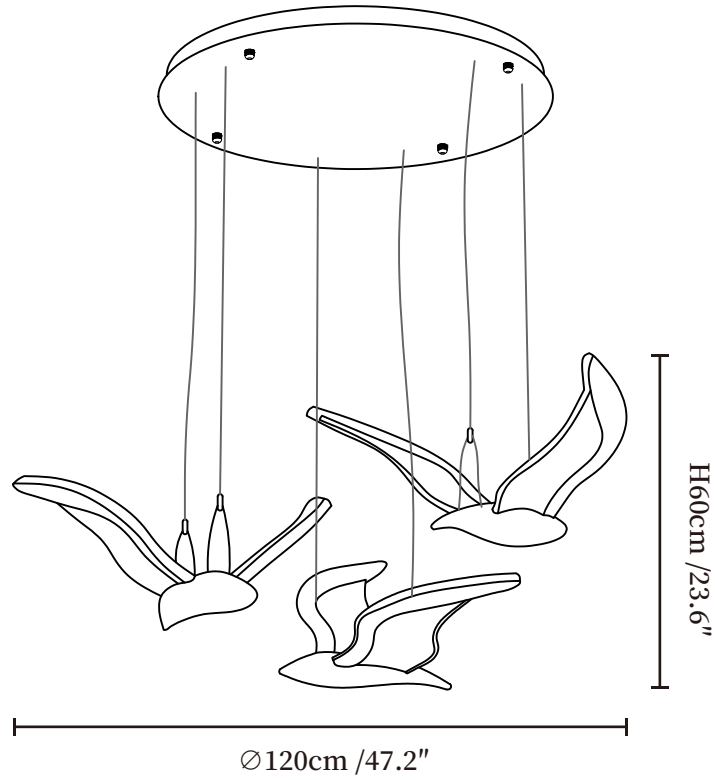

SPECIFICATION SHEET

SPECIFICATION DETAILS

*For custom options, consult factory for details

Fixture Dimensions	Ø 47.2" x H 23.6"
Light source	Integrated LED
Wattage	~ 5W
Voltage	AC 110-240V
Dimming	Not supported
CRI(Ra)	90+ CRI
Mounting	Hardwired.
LED Rated Life	30000 hours
Color Temperature	Warm Light (3000K), Neutral Light (4000K), Cool Light (6000K)
Control method	Compatible with common wall switches(
Finishes	Wood Color, Walnut Color
Shadow Details	White
Material	Metal, Acrylic, Wood
Wire Length	The standard length of the cord is 59" (150 cm), the length is adjustable.