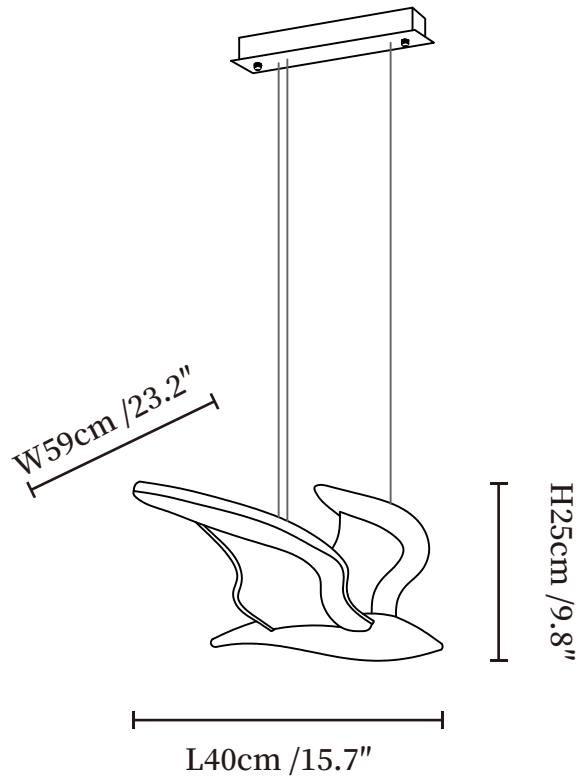

SPECIFICATION SHEET

SPECIFICATION DETAILS

*For custom options, consult factory for details

Fixture Dimensions	L 15.7" x W 23.2" x H 9.8" L 22.0" x W 32.7" x H 21.7"
Light source	Integrated LED
Wattage	~ 5W
Voltage	AC 110-240V
Dimming	Not supported
CRI(Ra)	90+ CRI
Mounting	Hardwired.
LED Rated Life	30000 hours
Color Temperature	Warm Light (3000K), Neutral Light (4000K), Cool Light (6000K)
Control method	Compatible with common wall switches(not included)
Finishes	Wood Color, Walnut Color
Shadow Details	White
Material	Metal, Acrylic, Wood
Wire Length	The standard length of the cord is 59" (150 cm), the length is adjustable.

SPECIFICATION SHEET

SPECIFICATION DETAILS

*For custom options, consult factory for details

Fixture Dimensions	L 31.5" x W 23.2" x H 15.7" L 45.3" x W 32.7" x H 21.7"
Light source	Integrated LED
Wattage	~ 5W
Voltage	AC 110-240V
Dimming	Not supported
CRI(Ra)	90+ CRI
Mounting	Hardwired.
LED Rated Life	30000 hours
Color Temperature	Warm Light (3000K), Neutral Light (4000K), Cool Light (6000K)
Control method	Compatible with common wall switches(not included)
Finishes	Wood Color, Walnut Color
Shadow Details	White
Material	Metal, Acrylic, Wood
Wire Length	The standard length of the cord is 59" (150 cm), the length is adjustable.

SPECIFICATION SHEET

SPECIFICATION DETAILS

*For custom options, consult factory for details

Fixture Dimensions	L 39.4" x W 23.2" x H 21.7"
Light source	Integrated LED
Wattage	~ 5W
Voltage	AC 110-240V
Dimming	Not supported
CRI(Ra)	90+ CRI
Mounting	Hardwired.
LED Rated Life	30000 hours
Color Temperature	Warm Light (3000K), Neutral Light (4000K), Cool Light (6000K)
Control method	Compatible with common wall switches(
Finishes	Wood Color, Walnut Color
Shadow Details	White
Material	Metal, Acrylic, Wood
Wire Length	The standard length of the cord is 59" (150 cm), the length is adjustable.