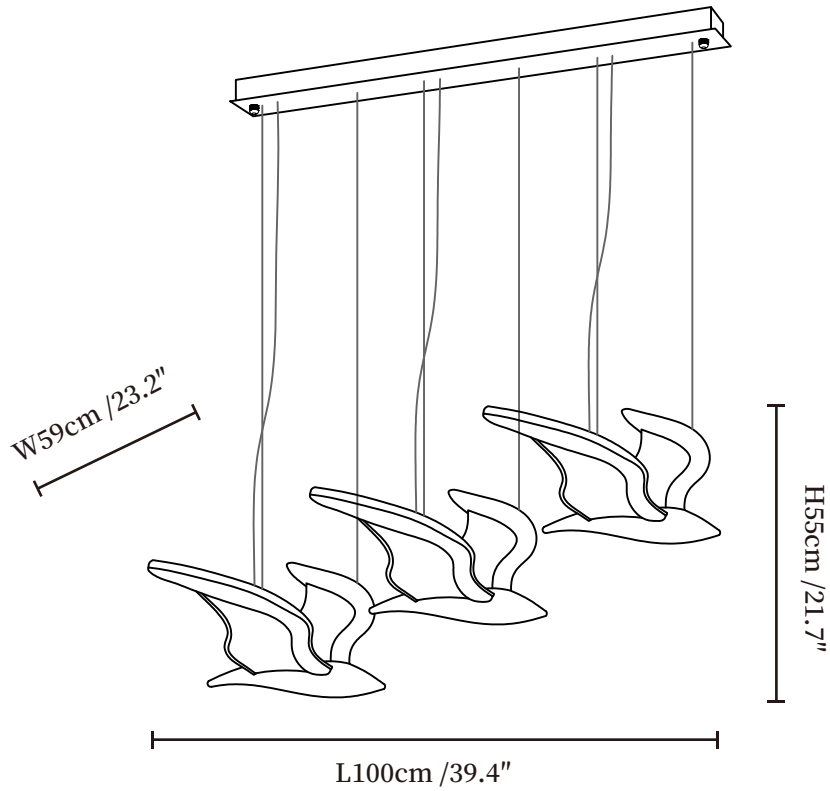

SPECIFICATION SHEET

SPECIFICATION DETAILS

*For custom options, consult factory for details

Fixture Dimensions	L 15.7" x W 23.2" x H 9.8" L 22.0" x W 32.7" x H 21.7"
Light source	Integrated LED
Wattage	~ 5W
Voltage	AC 110-240V
Dimming	Not supported
CRI(Ra)	90+ CRI
Mounting	Hardwired.
LED Rated Life	30000 hours
Color Temperature	Warm Light (3000K), Neutral Light (4000K), Cool Light (6000K)
Control method	Compatible with common wall switches(not included)
Finishes	Wood Color, Walnut Color
Shadow Details	White
Material	Metal, Acrylic, Wood
Wire Length	The standard length of the cord is 59" (150 cm), the length is adjustable.

SPECIFICATION SHEET

SPECIFICATION DETAILS

*For custom options, consult factory for details

Fixture Dimensions	L 31.5" x W 23.2" x H 15.7" L 45.3" x W 32.7" x H 21.7"
Light source	Integrated LED
Wattage	~ 5W
Voltage	AC 110-240V
Dimming	Not supported
CRI(Ra)	90+ CRI
Mounting	Hardwired.
LED Rated Life	30000 hours
Color Temperature	Warm Light (3000K), Neutral Light (4000K), Cool Light (6000K)
Control method	Compatible with common wall switches(not included)
Finishes	Wood Color, Walnut Color
Shadow Details	White
Material	Metal, Acrylic, Wood
Wire Length	The standard length of the cord is 59" (150 cm), the length is adjustable.

SPECIFICATION SHEET

SPECIFICATION DETAILS

*For custom options, consult factory for details

Fixture Dimensions	L 39.4" x W 23.2" x H 21.7"
Light source	Integrated LED
Wattage	~ 5W
Voltage	AC 110-240V
Dimming	Not supported
CRI(Ra)	90+ CRI
Mounting	Hardwired.
LED Rated Life	30000 hours
Color Temperature	Warm Light (3000K), Neutral Light (4000K), Cool Light (6000K)
Control method	Compatible with common wall switches(
Finishes	Wood Color, Walnut Color
Shadow Details	White
Material	Metal, Acrylic, Wood
Wire Length	The standard length of the cord is 59" (150 cm), the length is adjustable.