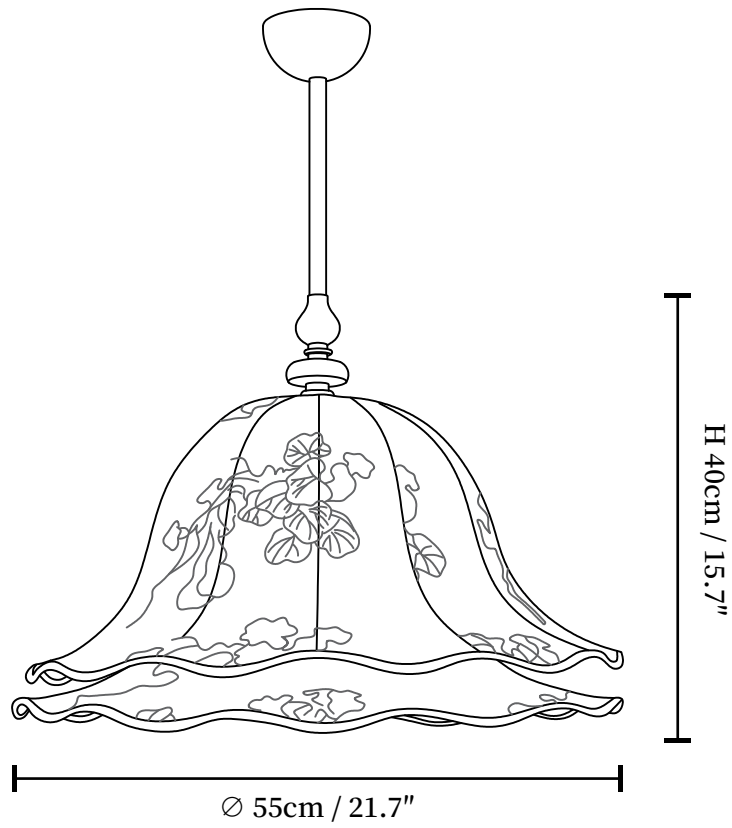

SPECIFICATION SHEET

SPECIFICATION DETAILS

*For custom options, consult factory for details

Fixture Dimensions	Ø 9.8" x H 9.8", Ø 17.7" x H 12.9", Ø 21.7" x H 15.7"
Light source	E26 or E27 (bulb not included)
Wattage	MAX 40W incandescent bulb or LED equivalent.
Voltage	AC 110-240V
Mounting	Hardwired.
Dimming	Compatible with dimmable bulbs (bulb not included)
Control method	Compatible with common wall switches (not included)
Finishes	Walnut Color, Brass
Shade Details	White
Material	Metal, Wood, Fabric
Rod Length	Suspension rod is 11.8", and can be spliced as needed.