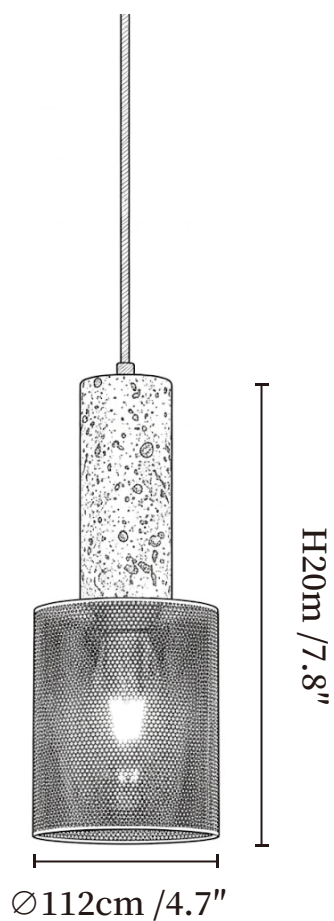

SPECIFICATION SHEET

SPECIFICATION DETAILS

*For custom options, consult factory for details

Fixture Dimensions	Ø 4.7" x H 7.8"
Light source	E26 or E27 (bulb not included)
Wattage	MAX 40W incandescent bulb or LED equivalent.
Voltage	AC 110-240V
Mounting	Hardwired.
Dimming	Compatible with dimmable bulbs (bulb not included)
Control method	Compatible with common wall switches(not included)
Finishes	Black Travertine.
Shade Details	Black.
Material	Black Travertine, Metal.
Wire Length	The standard length of the suspended wire is 59 "(150 cm) and the length is adjustable.