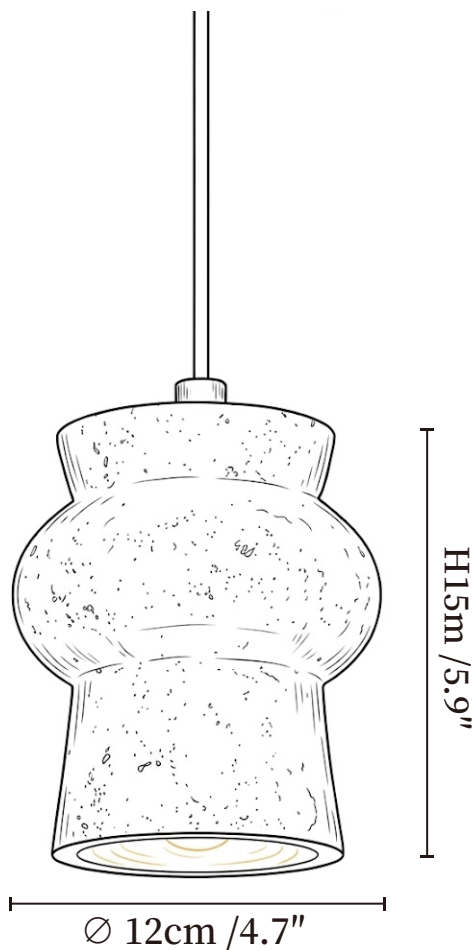

SPECIFICATION SHEET

SPECIFICATION DETAILS

*For custom options, consult factory for details

Fixture Dimensions	Ø 4.7" x H 5.9"
Light source	E26 or E27 (bulb not included)
Wattage	MAX 40W incandescent bulb or LED equivalent.
Voltage	AC 110-240V
Mounting	Hardwired.
Dimming	Compatible with dimmable bulbs (bulb not included)
Control method	Compatible with common wall switches (not included)
Finishes	Yellow Travertine.
Shade Details	Yellow Travertine.
Material	Yellow Travertine, Metal.
Wire Length	The standard length of the suspended wire is 59 "(150 cm) and the length is adjustable.