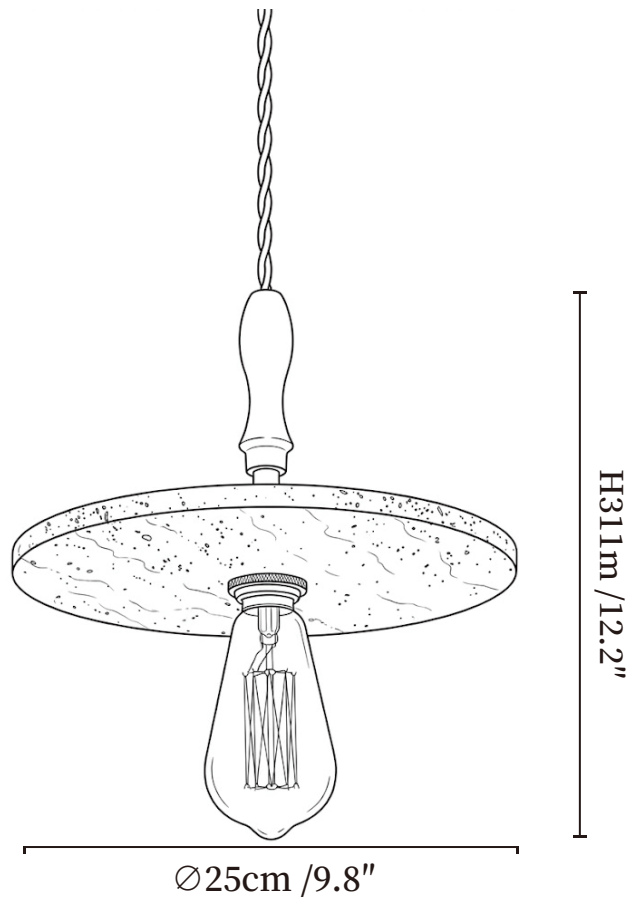

SPECIFICATION SHEET

SPECIFICATION DETAILS

*For custom options, consult factory for details

Fixture Dimensions	$\text{Ø} 9.8'' \times \text{H} 12.2''$
Light source	E26 or E27 (bulb not included)
Wattage	MAX 40W incandescent bulb or LED equivalent.
Voltage	AC 110-240V
Mounting	Hardwired.
Dimming	Compatible with dimmable bulbs (bulb not included)
Control method	Compatible with common wall switches (not included)
Finishes	Walnut Color.
Shade Details	Yellow Travertine.
Material	Yellow Travertine, Wood, Metal.
Wire Length	The standard length of the suspended wire is 59" (150 cm) and the length is adjustable.