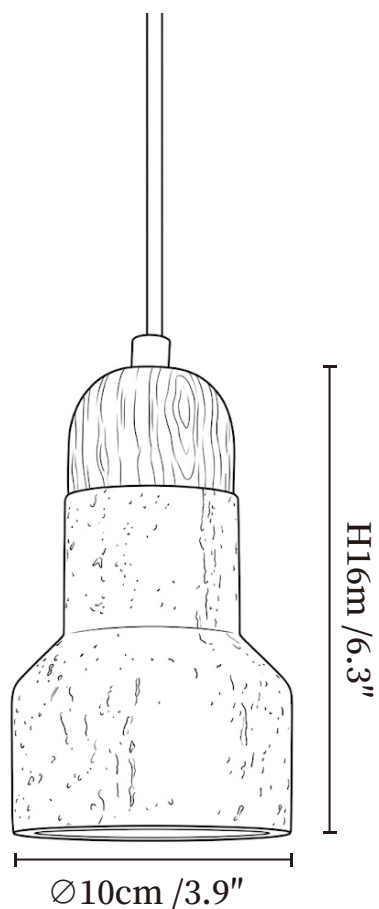

## SPECIFICATION DETAILS

\*For custom options, consult factory for details

<b>Fixture Dimensions</b>	Ø 3.9" x H 6.3"
<b>Light source</b>	G9 (bulb not included)
<b>Wattage</b>	MAX 5W incandescent bulb or LED equivalent.
<b>Voltage</b>	AC 110-240V
<b>Mounting</b>	Hardwired.
<b>Dimming</b>	Compatible with dimmable bulbs (bulb not included)
<b>Control method</b>	Compatible with common wall switches (not included)
<b>Finishes</b>	Walnut Color.
<b>Shade Details</b>	Black Travertine.
<b>Material</b>	Black Travertine, Wood, Metal.
<b>Wire Length</b>	The standard length of the suspended wire is 59 "(150 cm) and the length is adjustable.