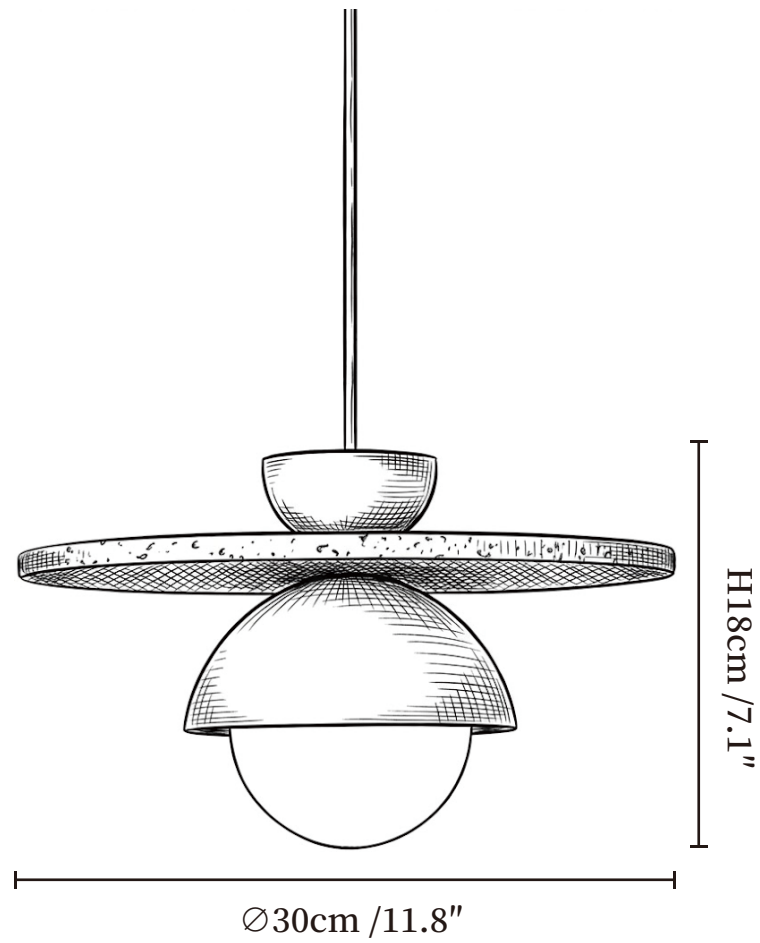

SPECIFICATION SHEET

SPECIFICATION DETAILS

*For custom options, consult factory for details

Fixture Dimensions	Ø 11.8" x H 7.1"
Light source	E26 or E27 (bulb not included)
Wattage	MAX 40W incandescent bulb or LED equivalent.
Voltage	AC 110-240V
Mounting	Hardwired.
Dimming	Compatible with dimmable bulbs (bulb not included)
Control method	Compatible with common wall switches (not included)
Finishes	Dark walnut, Black Travertine.
Shade Details	White.
Material	Black Travertine, Wood, Metal.
Wire Length	The standard length of the suspended wire is 59 "(150 cm) and the length is adjustable.