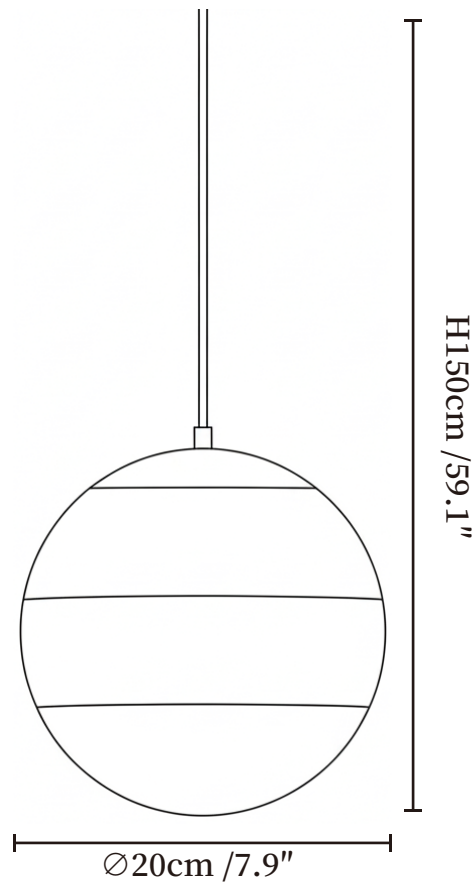

SPECIFICATION SHEET

SPECIFICATION DETAILS

*For custom options, consult factory for details

Fixture Dimensions	Ø 5.9" x H 59.1" Ø 7.9" x H 59.1"
Light source	E26 or E27.(bulb not included)
Wattage	MAX 40W incandescent bulb or LED equivalent.
Voltage	AC 110-240V
Dimming	Compatible with dimmable bulbs (bulb not included)
Control method	In line ON / OFF switch.
Finishes	Amber, Green, Off-White, Blue, Burgundy.
Shade Details	Amber, Green, Off-White, Blue, Burgundy.
Material	Glass, Metal.
Cord Length	The standard length of the cord is 59" (150 cm), the length is adjustable.