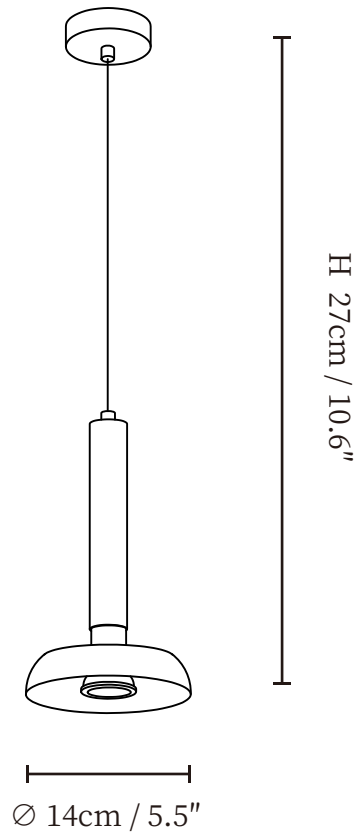

## SPECIFICATION DETAILS

\*For custom options, consult factory for details

Fixture Dimensions	Ø 5.5" x H 10.6"
Light source	GU10(bulb not included)
Wattage	MAX 10W incandescent bulb or LED equivalent.
Voltage	AC 110-240V
Mounting	Hardwired.
Dimming	Compatible with dimmable bulbs (bulb not included)
Control method	Compatible with common wall switches(not included)
Finishes	Black
Shade Details	Brass
Material	Brass
Wire Length	The standard length of the suspended wire is 59 "(150 cm) and the length is adjustable.