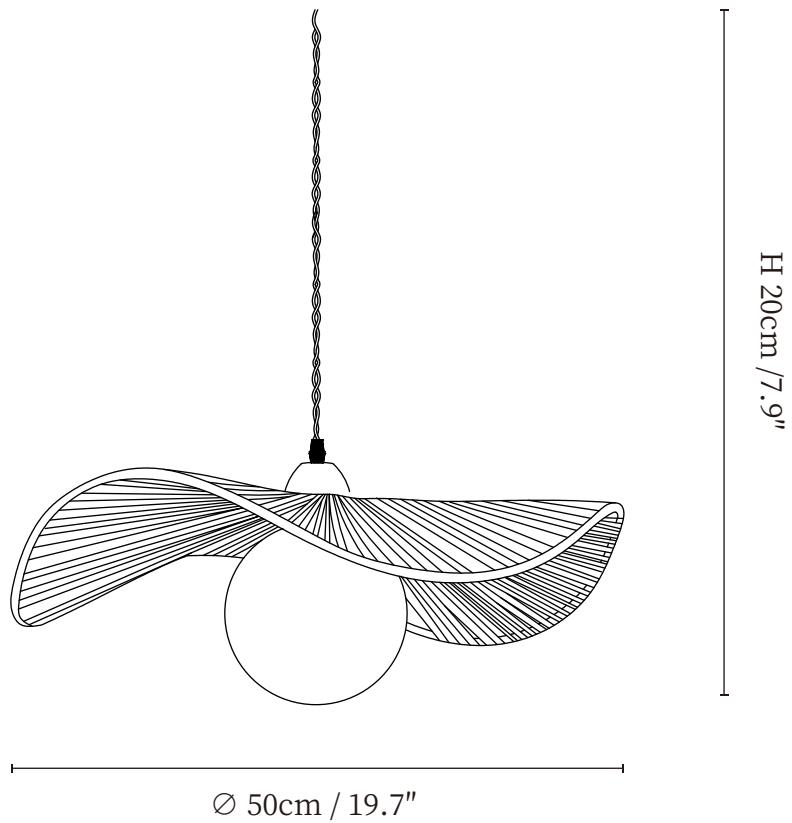

SPECIFICATION SHEET

SPECIFICATION DETAILS

*For custom options, consult factory for details

Fixture Dimensions	D 11.8" x H 7.9", D 15.7" x H 7.9", D 19.7" x H 7.9"
Light source	E26 or E27 (bulb not included)
Wattage	MAX 40W incandescent bulb or LED equivalent.
Voltage	AC 110-240V
Mounting	Hardwired.
Dimming	Compatible with dimmable bulbs (bulb not included)
Control method	Compatible with common wall switches (not included)
Finishes	Nature hemp rope
Shade Details	White
Material	Metal, Iron, Hemp rope, Glass
Wire Length	The standard length of the suspended wire is 59 "(150 cm) and the length is adjustable.