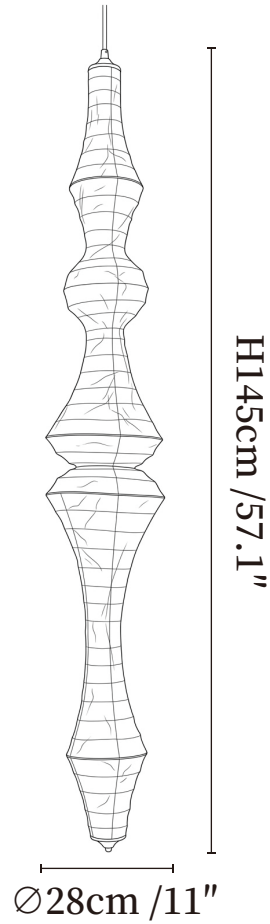

SPECIFICATION SHEET

SPECIFICATION DETAILS

*For custom options, consult factory for details

Fixture Dimensions	Ø 11" x H 57.1"
Light source	Integrated LED
Wattage	~ 5W
Voltage	AC 110-240V
Dimming	Not supported
CRI(Ra)	90+ CRI
Mounting	Hardwired.
LED Rated Life	30000 hours
Color Temperature	Warm Light (3000K), Neutral Light (4000K), Cool Light (6000K)
Control method	Compatible with common wall switches (not included)
Finishes	White.
Shadow Details	White.
Material	Metal, Natural Mulberry Silk.
Wire Length	The standard length of the cord is 59" (150 cm), the length is adjustable.