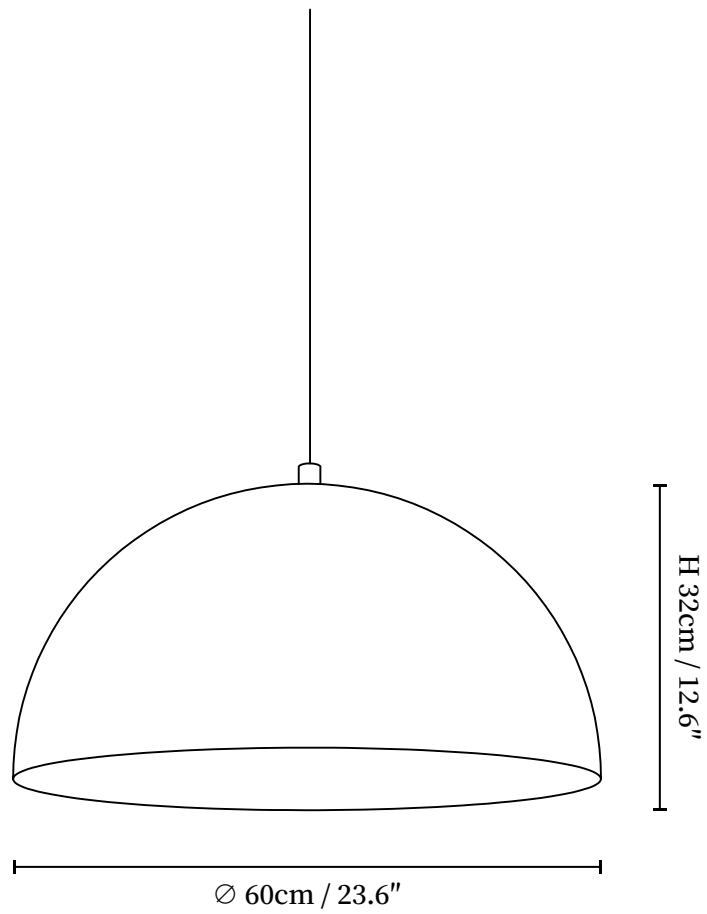

## SPECIFICATION DETAILS

\*For custom options, consult factory for details

<b>Fixture Dimensions</b>	D 13.8" x H 8.7", D 23.6" x H 12.6"
<b>Light source</b>	E14 (bulb not included)
<b>Wattage</b>	MAX 15W incandescent bulb or LED equivalent.
<b>Voltage</b>	AC 110-240V
<b>Mounting</b>	Hardwired.
<b>Dimming</b>	Compatible with dimmable bulbs (bulb not included)
<b>Control method</b>	Compatible with common wall switches (not included)
<b>Finishes</b>	Black, White, Gold.
<b>Shade Details</b>	Black, White, Gold.
<b>Material</b>	Metal.
<b>Wire Length</b>	The standard length of the suspended wire is 59 "(150 cm) and the length is adjustable.