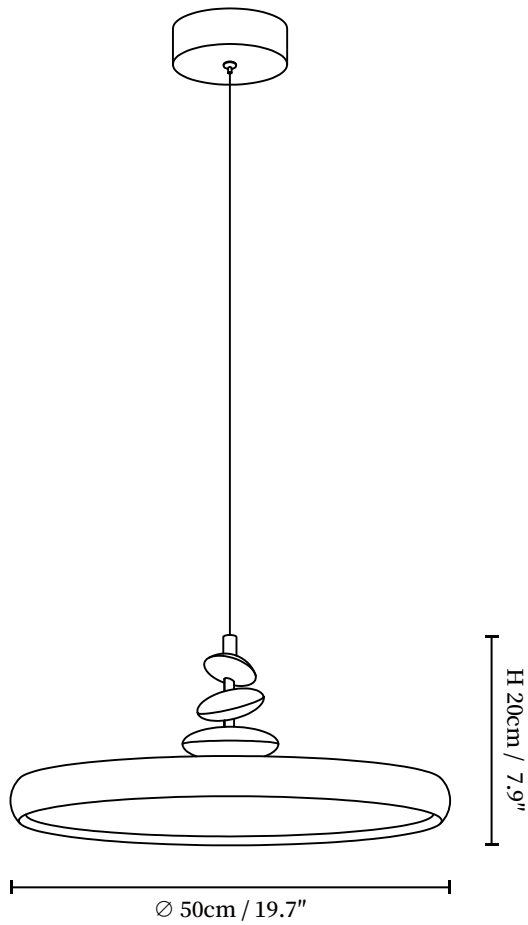

# SPECIFICATION SHEET

---

## SPECIFICATION DETAILS

\*For custom options, consult factory for details

<b>Fixture Dimensions</b>	D 11.8" x H 7.9", D 15.7" x H 7.9", D 19.7" x H 7.9"
<b>Light source</b>	Integrated LED
<b>Wattage</b>	Total power ~5 watts
<b>Voltage</b>	AC 110-240V
<b>Dimming</b>	Not supported
<b>CRI(Ra)</b>	90+CRI
<b>Mounting</b>	Hardwired.
<b>LED Rated Life</b>	50000 hours
<b>Color Temperature</b>	Warm Light (3000K), Neutral Light (4000K), Cool Light (6000K)
<b>Control method</b>	Compatible with common wall switches(not included)
<b>Finishes</b>	Green, Beige.
<b>Shade Details</b>	White.
<b>Material</b>	Metal, Acrylic.
<b>Wire Length</b>	The standard length of the cord is 59" (150 cm), the length is adjustable.