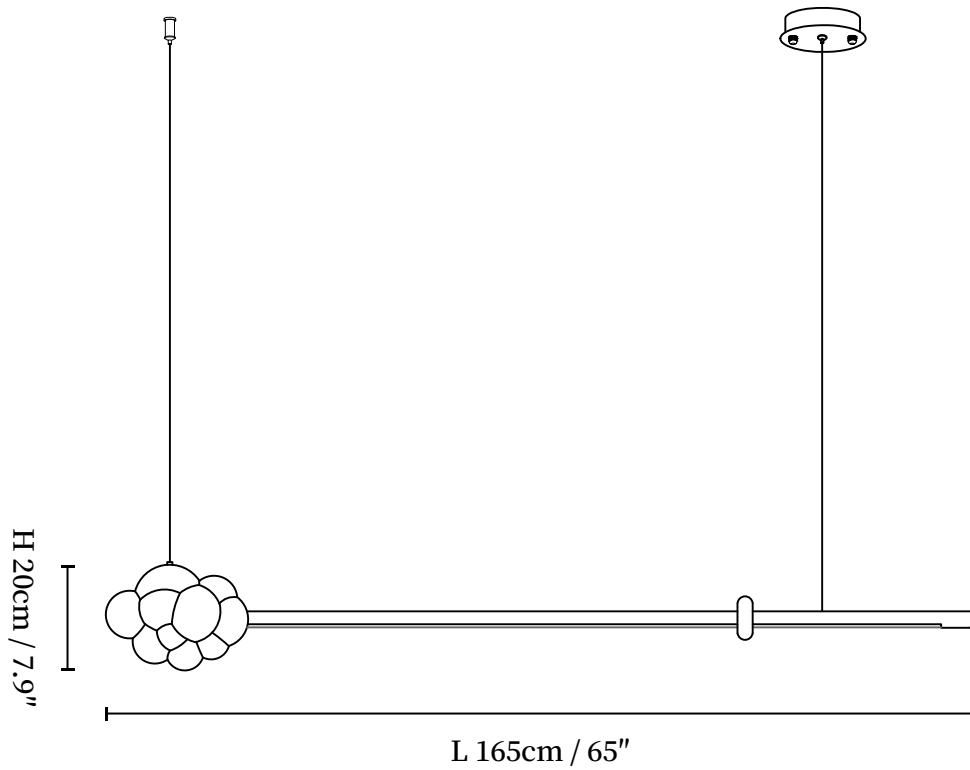

## SPECIFICATION DETAILS

\*For custom options, consult factory for details

<b>Fixture Dimensions</b>	L 57.1" x H 7.9", L 65" x H 7.9"
<b>Light source</b>	Integrated LED
<b>Wattage</b>	Total power ~5 watts
<b>Voltage</b>	AC 110-240V
<b>Dimming</b>	Not supported
<b>CRI(Ra)</b>	90+CRI
<b>Mounting</b>	Hardwired.
<b>LED Rated Life</b>	50000 hours
<b>Color Temperature</b>	Warm Light (3000K), Neutral Light (4000K), Cool Light (6000K)
<b>Control method</b>	Compatible with common wall switches(not included)
<b>Finishes</b>	Wood Color, Walnut Color, Black.
<b>Shade Details</b>	White.
<b>Material</b>	Metal, Wood, Acrylic.
<b>Wire Length</b>	The standard length of the cord is 59" (150 cm), the length is adjustable.