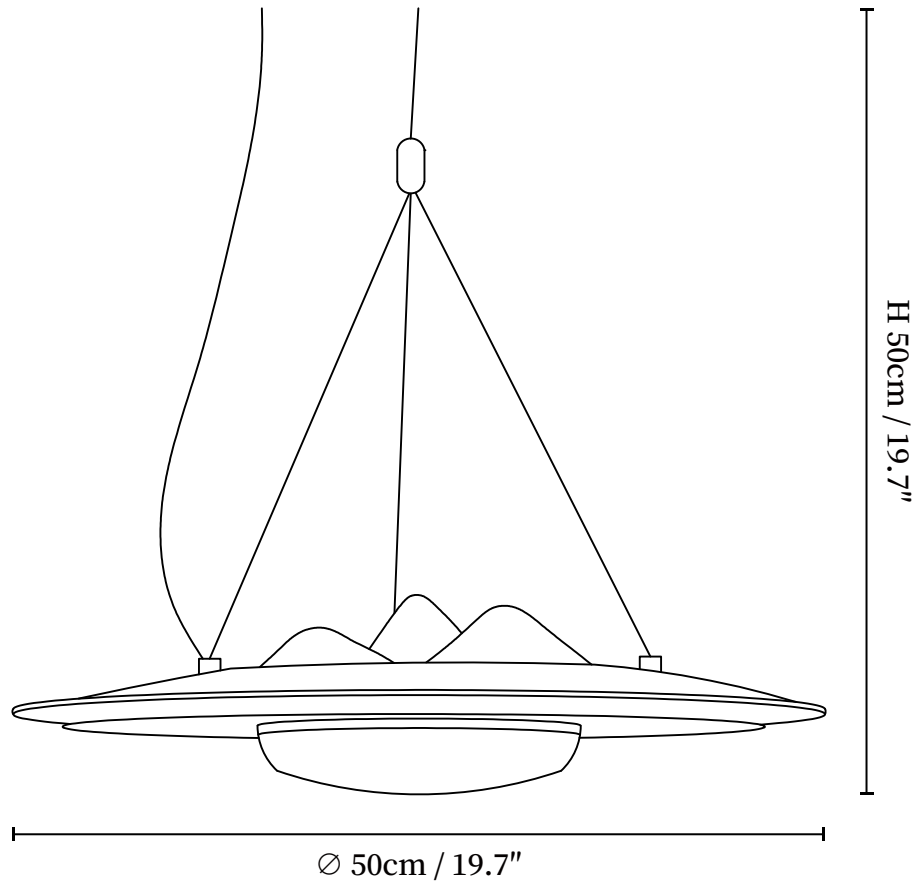

SPECIFICATION SHEET

SPECIFICATION DETAILS

*For custom options, consult factory for details

Fixture Dimensions	D 11.8" x H 11.8", D 19.7" x H 19.7"
Light source	Integrated LED
Wattage	Total power ~5 watts
Voltage	AC 110-240V
Dimming	Not supported
CRI(Ra)	90+CRI
Mounting	Hardwired.
LED Rated Life	50000 hours
Color Temperature	Warm Light (3000K), Neutral Light (4000K), Cool Light (6000K)
Control method	Compatible with common wall switches (not included)
Finishes	Wood Color, Walnut Color.
Shade Details	Wood Color, Walnut Color.
Material	Metal, Wood.
Wire Length	The standard length of the cord is 59" (150 cm), the length is adjustable.