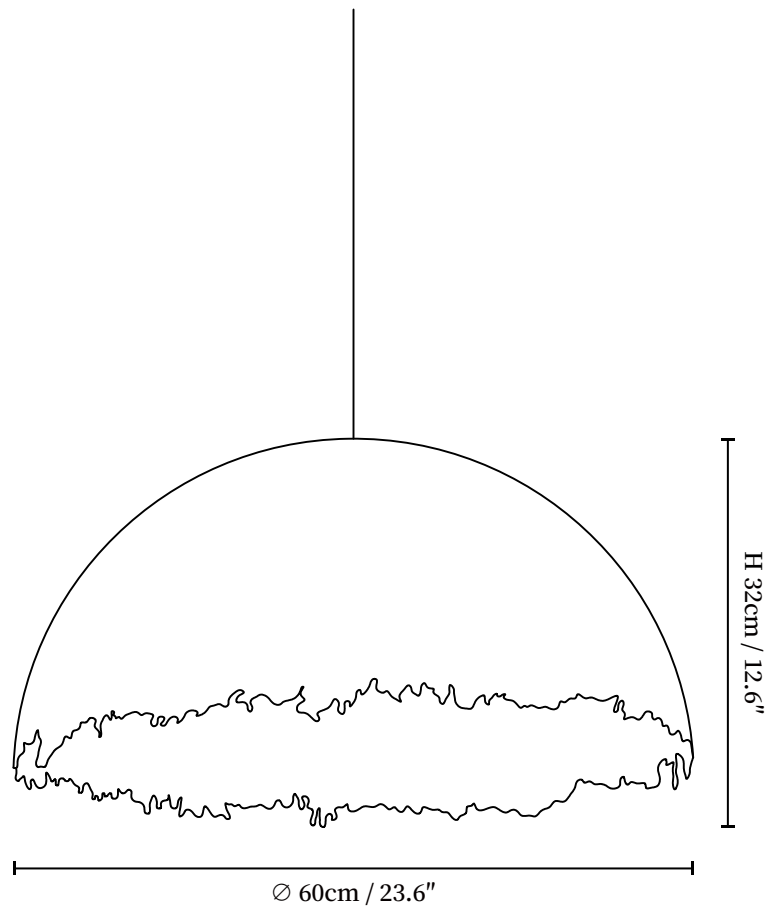

SPECIFICATION SHEET

SPECIFICATION DETAILS

*For custom options, consult factory for details

Fixture Dimensions	D 15.7" x H 8.7", D 19.7" x H 10.6", D 23.6" x H 12.6"
Light source	E26 or E27 (bulb not included)
Wattage	MAX 40W incandescent bulb or LED equivalent.
Voltage	AC 110-240V
Mounting	Hardwired.
Dimming	Compatible with dimmable bulbs (bulb not included)
Control method	Compatible with common wall switches (not included)
Finishes	White.
Shade Details	Gold.
Material	Metal, Fiberglass.
Wire Length	The standard length of the suspended wire is 59" (150 cm) and the length is adjustable.