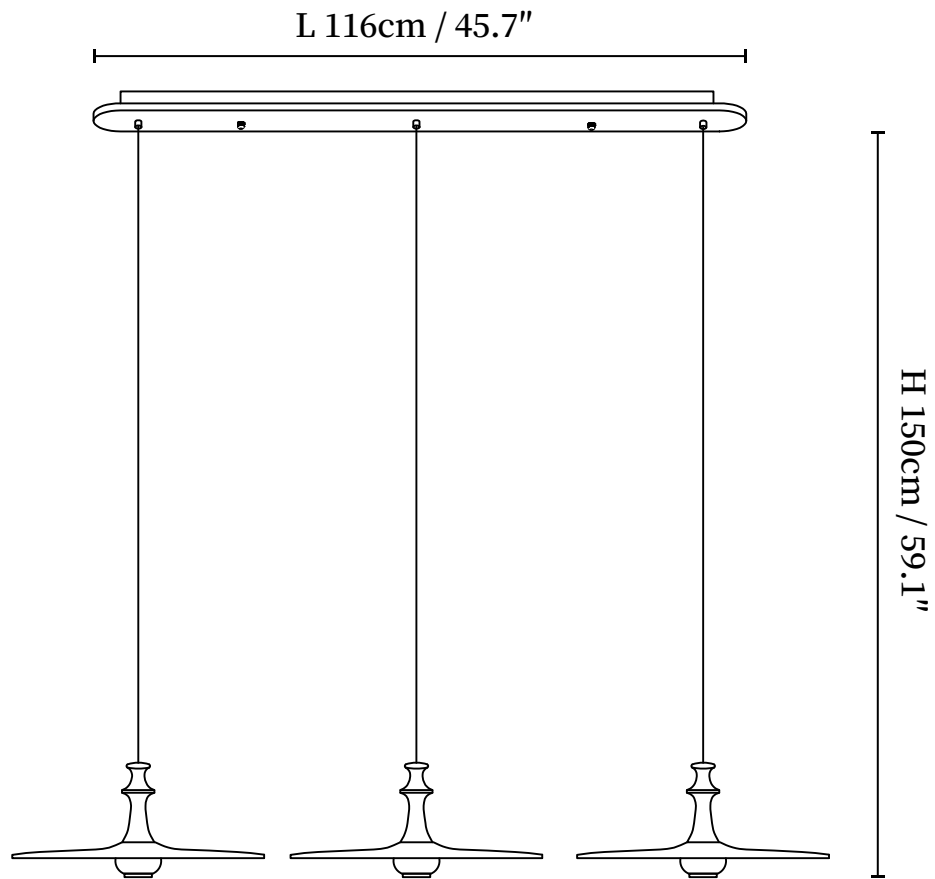

SPECIFICATION SHEET

SPECIFICATION DETAILS

*For custom options, consult factory for details

Fixture Dimensions	L 29.9" x H 59.1" (Long canopy 2 heads)
Light source	GU10 (bulb not included)
Wattage	MAX 10W incandescent bulb or LED equivalent.
Voltage	AC 110-240V
Mounting	Hardwired.
Dimming	Compatible with dimmable bulbs (bulb not included)
Control method	Compatible with common wall switches (not included)
Finishes	Wood Color, Walnut Color, Black.
Shade Details	Wood Color, Walnut Color, Black.
Material	Metal, Wood.
Wire Length	The standard length of the suspended wire is 59" (150 cm) and the length is adjustable.

SPECIFICATION SHEET

SPECIFICATION DETAILS

*For custom options, consult factory for details

Fixture Dimensions	D 11.8" x H 59.1" (Round canopy 2 heads)
Light source	GU10 (bulb not included)
Wattage	MAX 10W incandescent bulb or LED equivalent.
Voltage	AC 110-240V
Mounting	Hardwired.
Dimming	Compatible with dimmable bulbs (bulb not included)
Control method	Compatible with common wall switches (not included)
Finishes	Wood Color, Walnut Color, Black.
Shade Details	Wood Color, Walnut Color, Black.
Material	Metal, Wood.
Wire Length	The standard length of the suspended wire is 59" (150 cm) and the length is adjustable.

SPECIFICATION SHEET

SPECIFICATION DETAILS

*For custom options, consult factory for details

Fixture Dimensions	L 45.7" x H 9.1" (Long canopy 3 heads)
Light source	GU10 (bulb not included)
Wattage	MAX 10W incandescent bulb or LED equivalent.
Voltage	AC 110-240V
Mounting	Hardwired.
Dimming	Compatible with dimmable bulbs (bulb not included)
Control method	Compatible with common wall switches (not included)
Finishes	Wood Color, Walnut Color, Black.
Shade Details	Wood Color, Walnut Color, Black.
Material	Metal, Wood.
Wire Length	The standard length of the suspended wire is 59" (150 cm) and the length is adjustable.