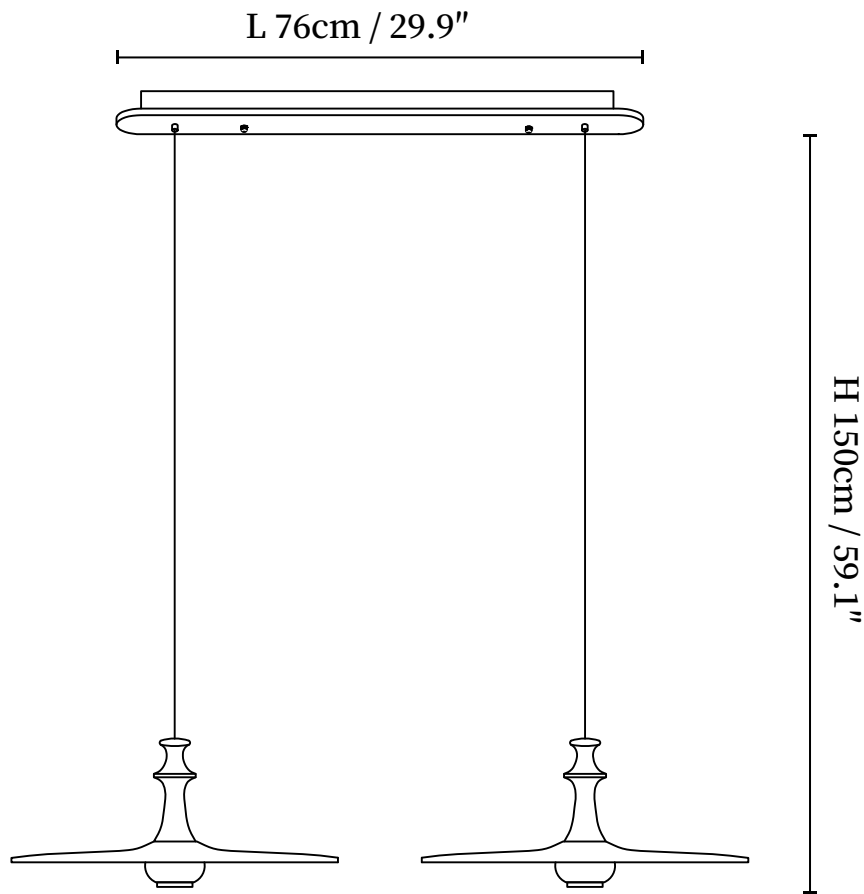

SPECIFICATION SHEET

SPECIFICATION DETAILS

*For custom options, consult factory for details

Fixture Dimensions	D 17.7" x H 7.9" (1 head)
Light source	GU10 (bulb not included)
Wattage	MAX 10W incandescent bulb or LED equivalent.
Voltage	AC 110-240V
Mounting	Hardwired.
Dimming	Compatible with dimmable bulbs (bulb not included)
Control method	Compatible with common wall switches (not included)
Finishes	Wood Color, Walnut Color, Black.
Shade Details	Wood Color, Walnut Color, Black.
Material	Metal, Wood.
Wire Length	The standard length of the suspended wire is 59 "(150 cm) and the length is adjustable.

SPECIFICATION SHEET

SPECIFICATION DETAILS

*For custom options, consult factory for details

Fixture Dimensions	L 29.9" x H 59.1" (Long canopy 2 heads)
Light source	GU10 (bulb not included)
Wattage	MAX 10W incandescent bulb or LED equivalent.
Voltage	AC 110-240V
Mounting	Hardwired.
Dimming	Compatible with dimmable bulbs (bulb not included)
Control method	Compatible with common wall switches (not included)
Finishes	Wood Color, Walnut Color, Black.
Shade Details	Wood Color, Walnut Color, Black.
Material	Metal, Wood.
Wire Length	The standard length of the suspended wire is 59" (150 cm) and the length is adjustable.

SPECIFICATION SHEET

SPECIFICATION DETAILS

*For custom options, consult factory for details

Fixture Dimensions	D 11.8" x H 59.1" (Round canopy 2 heads)
Light source	GU10 (bulb not included)
Wattage	MAX 10W incandescent bulb or LED equivalent.
Voltage	AC 110-240V
Mounting	Hardwired.
Dimming	Compatible with dimmable bulbs (bulb not included)
Control method	Compatible with common wall switches (not included)
Finishes	Wood Color, Walnut Color, Black.
Shade Details	Wood Color, Walnut Color, Black.
Material	Metal, Wood.
Wire Length	The standard length of the suspended wire is 59" (150 cm) and the length is adjustable.