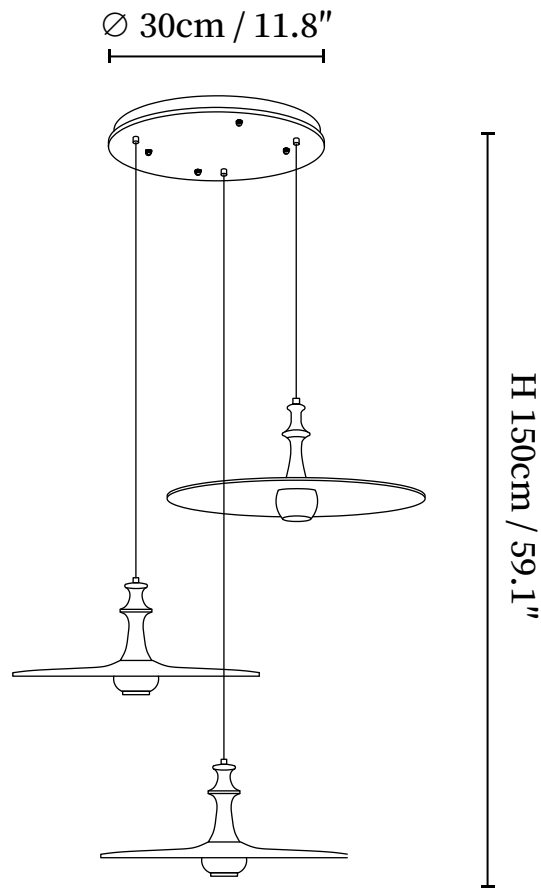

SPECIFICATION SHEET

SPECIFICATION DETAILS

*For custom options, consult factory for details

Fixture Dimensions	D 11.8" x H 59.1" (Round canopy 3 heads)
Light source	GU10 (bulb not included)
Wattage	MAX 10W incandescent bulb or LED equivalent.
Voltage	AC 110-240V
Mounting	Hardwired.
Dimming	Compatible with dimmable bulbs (bulb not included)
Control method	Compatible with common wall switches (not included)
Finishes	Wood Color, Walnut Color, Black.
Shade Details	Wood Color, Walnut Color, Black.
Material	Metal, Wood.
Wire Length	The standard length of the suspended wire is 59 "(150 cm) and the length is adjustable.