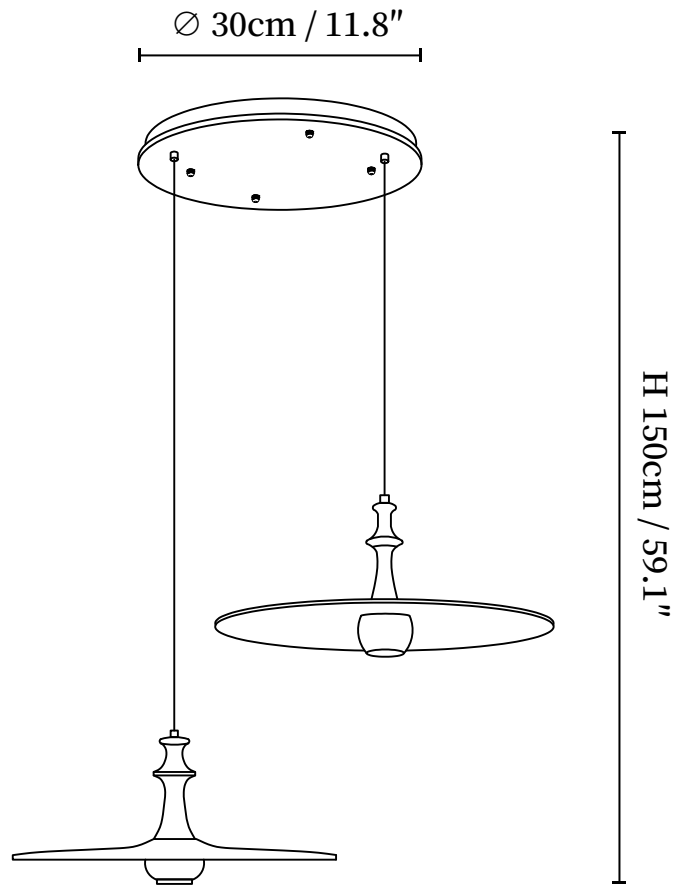

SPECIFICATION SHEET

SPECIFICATION DETAILS

*For custom options, consult factory for details

Fixture Dimensions	D 17.7" x H 7.9" (1 head)
Light source	GU10 (bulb not included)
Wattage	MAX 10W incandescent bulb or LED equivalent.
Voltage	AC 110-240V
Mounting	Hardwired.
Dimming	Compatible with dimmable bulbs (bulb not included)
Control method	Compatible with common wall switches (not included)
Finishes	Wood Color, Walnut Color, Black.
Shade Details	Wood Color, Walnut Color, Black.
Material	Metal, Wood.
Wire Length	The standard length of the suspended wire is 59 "(150 cm) and the length is adjustable.

SPECIFICATION SHEET

SPECIFICATION DETAILS

*For custom options, consult factory for details

Fixture Dimensions	L 29.9" x H 59.1" (Long canopy 2 heads)
Light source	GU10 (bulb not included)
Wattage	MAX 10W incandescent bulb or LED equivalent.
Voltage	AC 110-240V
Mounting	Hardwired.
Dimming	Compatible with dimmable bulbs (bulb not included)
Control method	Compatible with common wall switches (not included)
Finishes	Wood Color, Walnut Color, Black.
Shade Details	Wood Color, Walnut Color, Black.
Material	Metal, Wood.
Wire Length	The standard length of the suspended wire is 59" (150 cm) and the length is adjustable.

SPECIFICATION SHEET

SPECIFICATION DETAILS

*For custom options, consult factory for details

Fixture Dimensions	D 11.8" x H 59.1" (Round canopy 2 heads)
Light source	GU10 (bulb not included)
Wattage	MAX 10W incandescent bulb or LED equivalent.
Voltage	AC 110-240V
Mounting	Hardwired.
Dimming	Compatible with dimmable bulbs (bulb not included)
Control method	Compatible with common wall switches (not included)
Finishes	Wood Color, Walnut Color, Black.
Shade Details	Wood Color, Walnut Color, Black.
Material	Metal, Wood.
Wire Length	The standard length of the suspended wire is 59" (150 cm) and the length is adjustable.