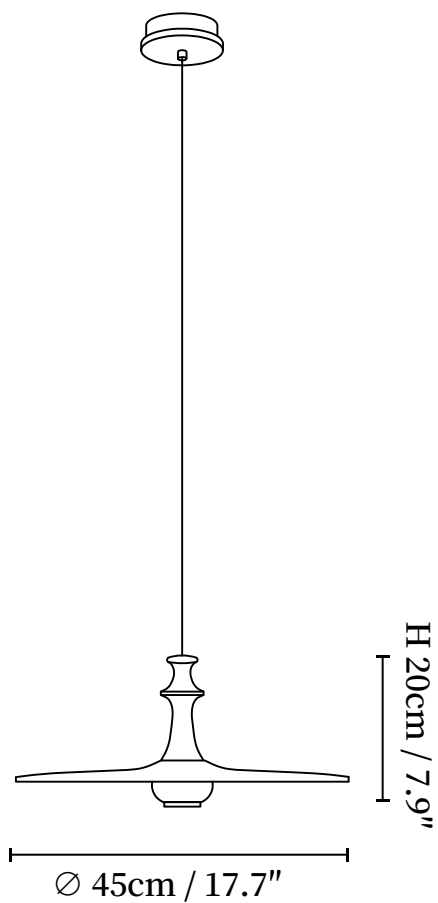

SPECIFICATION SHEET

SPECIFICATION DETAILS

*For custom options, consult factory for details

Fixture Dimensions	D 17.7" x H 7.9" (1 head)
Light source	GU10 (bulb not included)
Wattage	MAX 10W incandescent bulb or LED equivalent.
Voltage	AC 110-240V
Mounting	Hardwired.
Dimming	Compatible with dimmable bulbs (bulb not included)
Control method	Compatible with common wall switches (not included)
Finishes	Wood Color, Walnut Color, Black.
Shade Details	Wood Color, Walnut Color, Black.
Material	Metal, Wood.
Wire Length	The standard length of the suspended wire is 59 "(150 cm) and the length is adjustable.

SPECIFICATION SHEET

SPECIFICATION DETAILS

*For custom options, consult factory for details

Fixture Dimensions	L 29.9" x H 59.1" (Long canopy 2 heads)
Light source	GU10 (bulb not included)
Wattage	MAX 10W incandescent bulb or LED equivalent.
Voltage	AC 110-240V
Mounting	Hardwired.
Dimming	Compatible with dimmable bulbs (bulb not included)
Control method	Compatible with common wall switches (not included)
Finishes	Wood Color, Walnut Color, Black.
Shade Details	Wood Color, Walnut Color, Black.
Material	Metal, Wood.
Wire Length	The standard length of the suspended wire is 59" (150 cm) and the length is adjustable.

SPECIFICATION SHEET

SPECIFICATION DETAILS

*For custom options, consult factory for details

Fixture Dimensions	D 11.8" x H 59.1" (Round canopy 2 heads)
Light source	GU10 (bulb not included)
Wattage	MAX 10W incandescent bulb or LED equivalent.
Voltage	AC 110-240V
Mounting	Hardwired.
Dimming	Compatible with dimmable bulbs (bulb not included)
Control method	Compatible with common wall switches (not included)
Finishes	Wood Color, Walnut Color, Black.
Shade Details	Wood Color, Walnut Color, Black.
Material	Metal, Wood.
Wire Length	The standard length of the suspended wire is 59" (150 cm) and the length is adjustable.