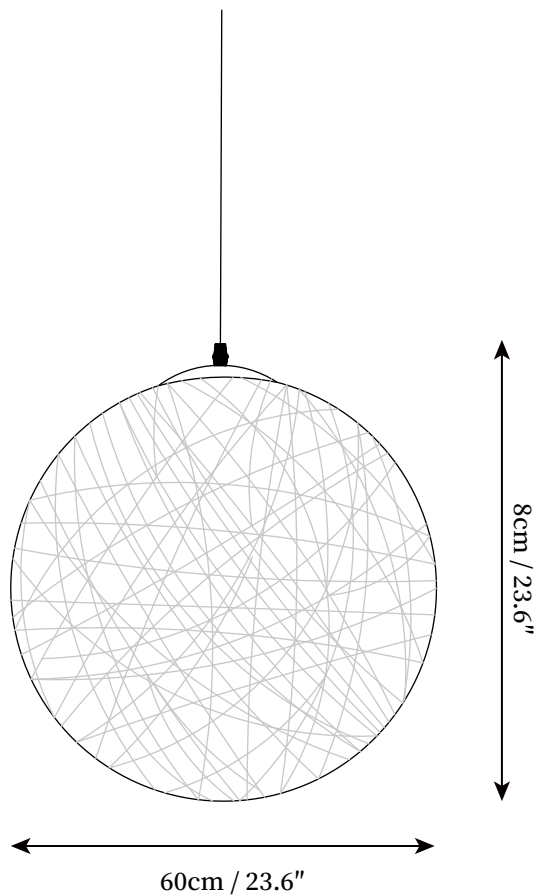

## SPECIFICATION DETAILS

\*For custom options, consult factory for details

<b>Fixture Dimensions</b>	D 15.7" x H 15.7" D 19.6" x H 19.6" D 23.6" x H 23.6"
<b>Light source</b>	E26 or E27 (bulb not included)
<b>Wattage</b>	MAX 40W incandescent bulb or LED equivalent.
<b>Voltage</b>	AC 110-240V
<b>Mounting</b>	Hardwired.
<b>Dimming</b>	Compatible with dimmable bulbs (bulb not included)
<b>Control method</b>	Compatible with common wall switches(not included)
<b>Finishes</b>	White.
<b>Shade Details</b>	White.
<b>Material</b>	Metal, Hemp Rattan.
<b>Wire Length</b>	The standard length of the suspended wire is 59 "(150 cm) and the length is adjustable.