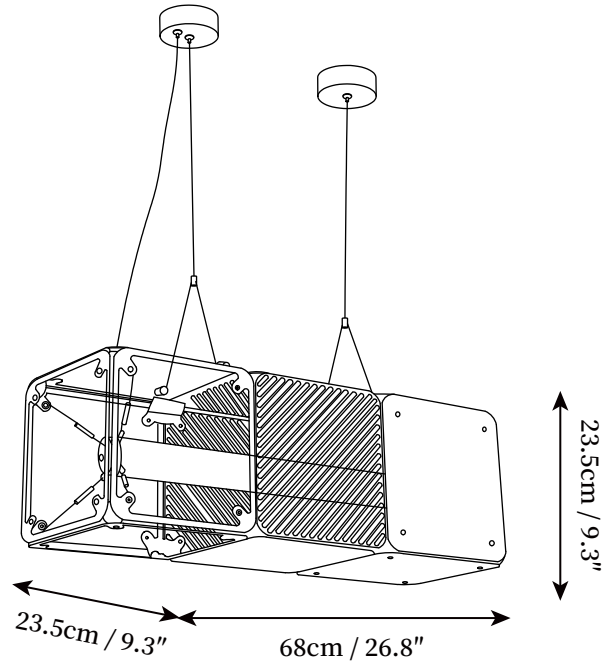

SPECIFICATION SHEET

SPECIFICATION DETAILS

*For custom options, consult factory for details

| | |
|---------------------------|--|
| Fixture Dimensions | H 9.3" x W 9.3" x L 9.3" |
| Light source | Integrated LED |
| Wattage | ~ 5W |
| Voltage | AC 110-240V |
| Dimming | Not supported |
| CRI(Ra) | 90+ CRI |
| Mounting | Hardwired. |
| LED Rated Life | 30000 hours |
| Color Temperature | Warm Light (3000K), Neutral Light (4000K), Cool Light (6000K) |
| Control method | Compatible with common wall switches(not included) |
| Finishes | White, Gold. |
| Shadow Details | White. |
| Material | Stainless steel, Iron, Brass, Aluminum, PMMA. |
| Wire Length | The standard length of the cord is 59" (150 cm), the length is adjustable. |

SPECIFICATION SHEET

SPECIFICATION DETAILS

*For custom options, consult factory for details

| | |
|---------------------------|--|
| Fixture Dimensions | H 9.3" x W 9.3" x L 18.1" H 9.3" x W 9.3" x L 18.1" |
| Light source | Integrated LED |
| Wattage | ~ 5W |
| Voltage | AC 110-240V |
| Dimming | Not supported |
| CRI(Ra) | 90+ CRI |
| Mounting | Hardwired. |
| LED Rated Life | 30000 hours |
| Color Temperature | Warm Light (3000K), Neutral Light (4000K), Cool Light (6000K) |
| Control method | Compatible with common wall switches(not included) |
| Finishes | White, Gold. |
| Shadow Details | White. |
| Material | Stainless steel, Iron, Brass, Aluminum, PMMA. |
| Wire Length | The standard length of the cord is 59" (150 cm), the length is adjustable. |