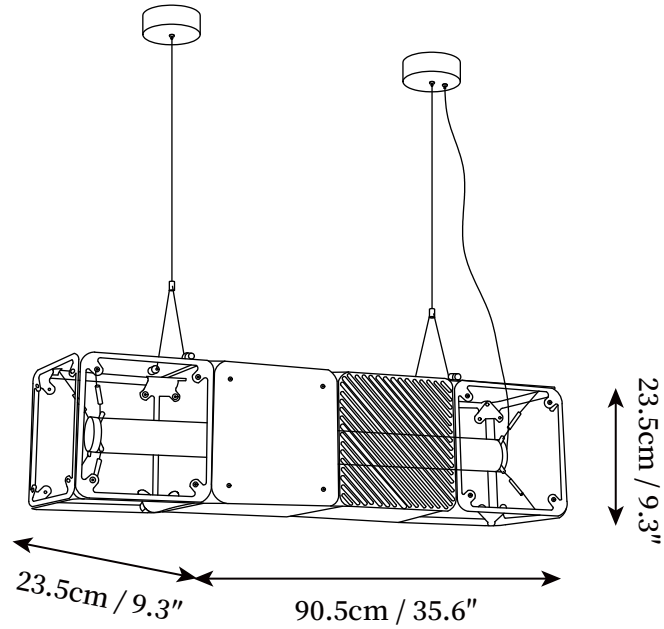

SPECIFICATION SHEET

SPECIFICATION DETAILS

*For custom options, consult factory for details

| | |
|---------------------------|--|
| Fixture Dimensions | H 9.3" x W 9.3" x L 18.1" H 9.3" x W 9.3" x L 18.1" |
| Light source | Integrated LED |
| Wattage | ~ 5W |
| Voltage | AC 110-240V |
| Dimming | Not supported |
| CRI(Ra) | 90+ CRI |
| Mounting | Hardwired. |
| LED Rated Life | 30000 hours |
| Color Temperature | Warm Light (3000K), Neutral Light (4000K), Cool Light (6000K) |
| Control method | Compatible with common wall switches(not included) |
| Finishes | White, Gold. |
| Shadow Details | White. |
| Material | Stainless steel, Iron, Brass, Aluminum, PMMA. |
| Wire Length | The standard length of the cord is 59" (150 cm), the length is adjustable. |

SPECIFICATION SHEET

SPECIFICATION DETAILS

*For custom options, consult factory for details

| | |
|---------------------------|--|
| Fixture Dimensions | H 9.3" x W 9.3" x L 35.6" |
| Light source | Integrated LED |
| Wattage | ~ 5W |
| Voltage | AC 110-240V |
| Dimming | Not supported |
| CRI(Ra) | 90+ CRI |
| Mounting | Hardwired. |
| LED Rated Life | 30000 hours |
| Color Temperature | Warm Light (3000K), Neutral Light (4000K), Cool Light (6000K) |
| Control method | Compatible with common wall switches(not included) |
| Finishes | White, Gold. |
| Shadow Details | White. |
| Material | Stainless steel, Iron, Brass, Aluminum, PMMA. |
| Wire Length | The standard length of the cord is 59" (150 cm), the length is adjustable. |