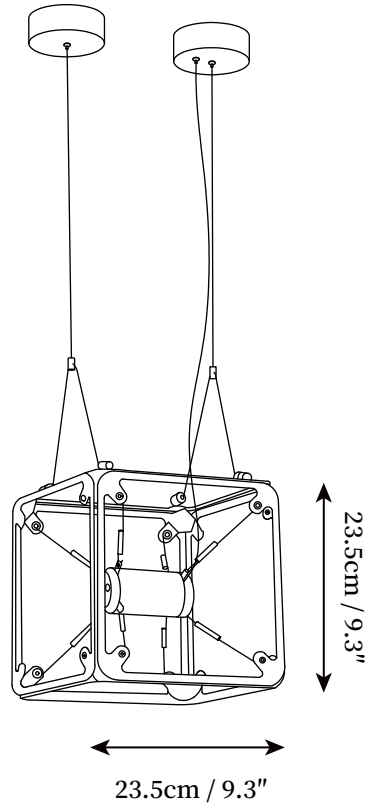

SPECIFICATION SHEET

SPECIFICATION DETAILS

*For custom options, consult factory for details

| | |
|---------------------------|--|
| Fixture Dimensions | H 9.3" x W 9.3" x L 9.3" |
| Light source | Integrated LED |
| Wattage | ~ 5W |
| Voltage | AC 110-240V |
| Dimming | Not supported |
| CRI(Ra) | 90+ CRI |
| Mounting | Hardwired. |
| LED Rated Life | 30000 hours |
| Color Temperature | Warm Light (3000K), Neutral Light (4000K), Cool Light (6000K) |
| Control method | Compatible with common wall switches(not included) |
| Finishes | White, Gold. |
| Shadow Details | White. |
| Material | Stainless steel, Iron, Brass, Aluminum, PMMA. |
| Wire Length | The standard length of the cord is 59" (150 cm), the length is adjustable. |

SPECIFICATION SHEET

SPECIFICATION DETAILS

*For custom options, consult factory for details

| | |
|---------------------------|--|
| Fixture Dimensions | H 9.3" x W 9.3" x L 18.1" H 9.3" x W 9.3" x L 18.1" |
| Light source | Integrated LED |
| Wattage | ~ 5W |
| Voltage | AC 110-240V |
| Dimming | Not supported |
| CRI(Ra) | 90+ CRI |
| Mounting | Hardwired. |
| LED Rated Life | 30000 hours |
| Color Temperature | Warm Light (3000K), Neutral Light (4000K), Cool Light (6000K) |
| Control method | Compatible with common wall switches(not included) |
| Finishes | White, Gold. |
| Shadow Details | White. |
| Material | Stainless steel, Iron, Brass, Aluminum, PMMA. |
| Wire Length | The standard length of the cord is 59" (150 cm), the length is adjustable. |