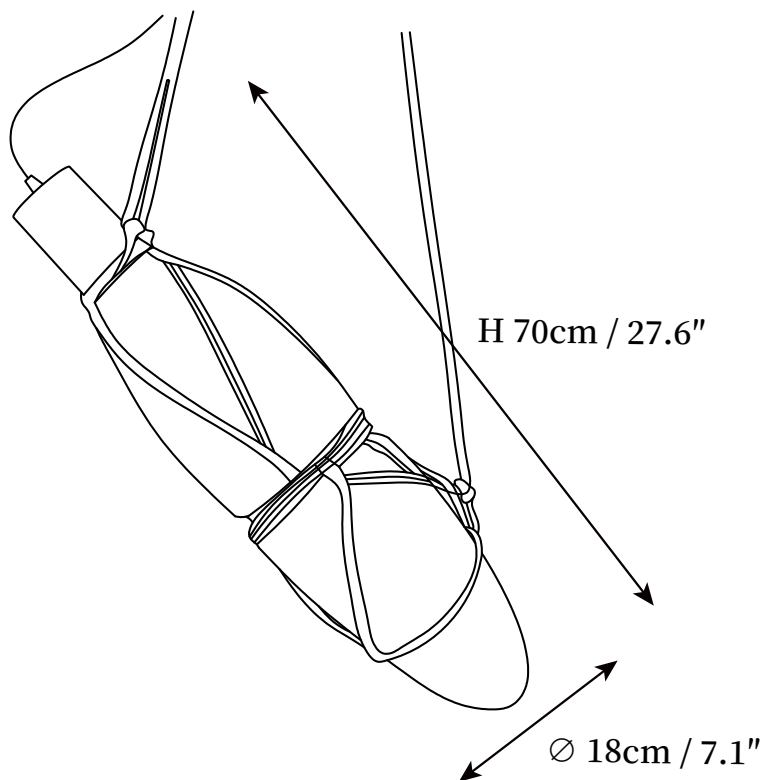

# SPECIFICATION SHEET

---

## SPECIFICATION DETAILS

\*For custom options, consult factory for details

---

<b>Fixture Dimensions</b>	D 7.1" x H 27.6"
<b>Light source</b>	E26 or E27 (bulb not included).
<b>Wattage</b>	MAX 40W incandescent bulb or LED equivalent.
<b>Voltage</b>	AC 110-240V
<b>Mounting</b>	Hardwired.
<b>Dimming</b>	Compatible with dimmable bulbs (bulb not included)
<b>Control method</b>	Compatible with common wall switches (not included)
<b>Finishes</b>	Black.
<b>Shade Details</b>	Clear glass.
<b>Material</b>	Metal, Glass.
<b>Wire Length</b>	The standard length of the cord is 59" (150 cm), the length is adjustable.

## SPECIFICATION DETAILS

\*For custom options, consult factory for details

<b>Fixture Dimensions</b>	D 7.1" x H 36.4"
<b>Light source</b>	E26 or E27 (bulb not included).
<b>Wattage</b>	MAX 40W incandescent bulb or LED equivalent.
<b>Voltage</b>	AC 110-240V
<b>Mounting</b>	Hardwired.
<b>Dimming</b>	Compatible with dimmable bulbs (bulb not included)
<b>Control method</b>	Compatible with common wall switches(not included)
<b>Finishes</b>	Black.
<b>Shade Details</b>	Clear glass.
<b>Material</b>	Metal, Glass.
<b>Wire Length</b>	The standard length of the cord is 59" (150 cm), the length is adjustable.