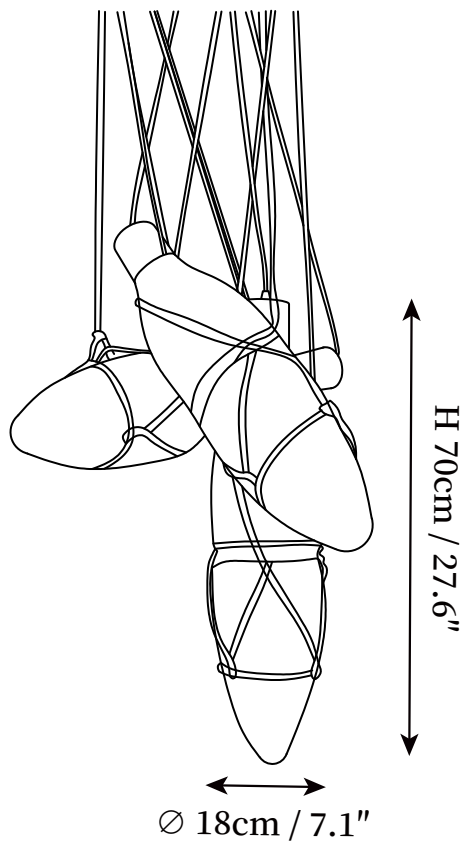

## SPECIFICATION DETAILS

\*For custom options, consult factory for details

---

<b>Fixture Dimensions</b>	D 7.1" x H 27.6"
<b>Light source</b>	E26 or E27 (bulb not included).
<b>Wattage</b>	MAX 40W incandescent bulb or LED equivalent.
<b>Voltage</b>	AC 110-240V
<b>Mounting</b>	Hardwired.
<b>Dimming</b>	Compatible with dimmable bulbs (bulb not included)
<b>Control method</b>	Compatible with common wall switches (not included)
<b>Finishes</b>	Black.
<b>Shade Details</b>	Clear glass.
<b>Material</b>	Metal, Glass.
<b>Wire Length</b>	The standard length of the cord is 59" (150 cm), the length is adjustable.

## SPECIFICATION DETAILS

\*For custom options, consult factory for details

<b>Fixture Dimensions</b>	D 7.1" x H 36.4"
<b>Light source</b>	E26 or E27 (bulb not included).
<b>Wattage</b>	MAX 40W incandescent bulb or LED equivalent.
<b>Voltage</b>	AC 110-240V
<b>Mounting</b>	Hardwired.
<b>Dimming</b>	Compatible with dimmable bulbs (bulb not included)
<b>Control method</b>	Compatible with common wall switches(not included)
<b>Finishes</b>	Black.
<b>Shade Details</b>	Clear glass.
<b>Material</b>	Metal, Glass.
<b>Wire Length</b>	The standard length of the cord is 59" (150 cm), the length is adjustable.