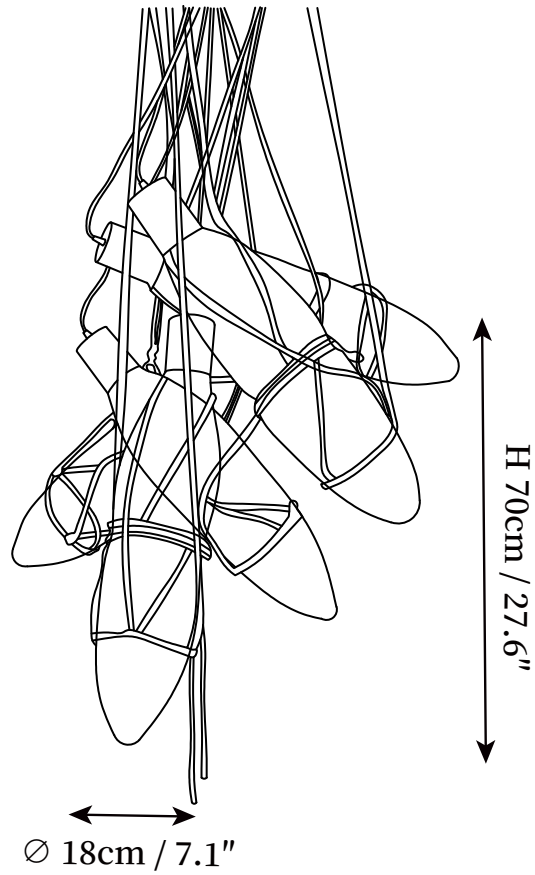

## SPECIFICATION DETAILS

\*For custom options, consult factory for details

---

<b>Fixture Dimensions</b>	D 7.1" x H 27.6"
<b>Light source</b>	E26 or E27 (bulb not included).
<b>Wattage</b>	MAX 40W incandescent bulb or LED equivalent.
<b>Voltage</b>	AC 110-240V
<b>Mounting</b>	Hardwired.
<b>Dimming</b>	Compatible with dimmable bulbs (bulb not included)
<b>Control method</b>	Compatible with common wall switches (not included)
<b>Finishes</b>	Black.
<b>Shade Details</b>	Clear glass.
<b>Material</b>	Metal, Glass.
<b>Wire Length</b>	The standard length of the cord is 59" (150 cm), the length is adjustable.

## SPECIFICATION DETAILS

\*For custom options, consult factory for details

<b>Fixture Dimensions</b>	D 7.1" x H 36.4"
<b>Light source</b>	E26 or E27 (bulb not included).
<b>Wattage</b>	MAX 40W incandescent bulb or LED equivalent.
<b>Voltage</b>	AC 110-240V
<b>Mounting</b>	Hardwired.
<b>Dimming</b>	Compatible with dimmable bulbs (bulb not included)
<b>Control method</b>	Compatible with common wall switches(not included)
<b>Finishes</b>	Black.
<b>Shade Details</b>	Clear glass.
<b>Material</b>	Metal, Glass.
<b>Wire Length</b>	The standard length of the cord is 59" (150 cm), the length is adjustable.