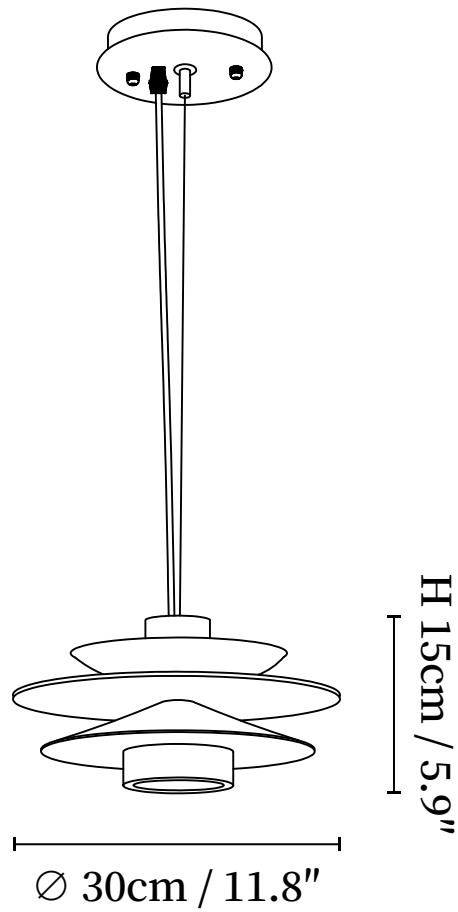

SPECIFICATION SHEET

SPECIFICATION DETAILS

*For custom options, consult factory for details

Fixture Dimensions	D 11.8" x H 5.9"
Light source	G10 (bulb not included)
Wattage	MAX 10W incandescent bulb or LED equivalent.
Voltage	AC 110-240V
Mounting	Hardwired.
Dimming	Compatible with dimmable bulbs (bulb not included)
Control method	Compatible with common wall switches (not included)
Finishes	Nature wood, Walnut wood.
Shade Details	Nature wood, Walnut wood.
Material	Metal, Wood.
Wire Length	The standard length of the suspended wire is 59" (150 cm) and the length is adjustable.