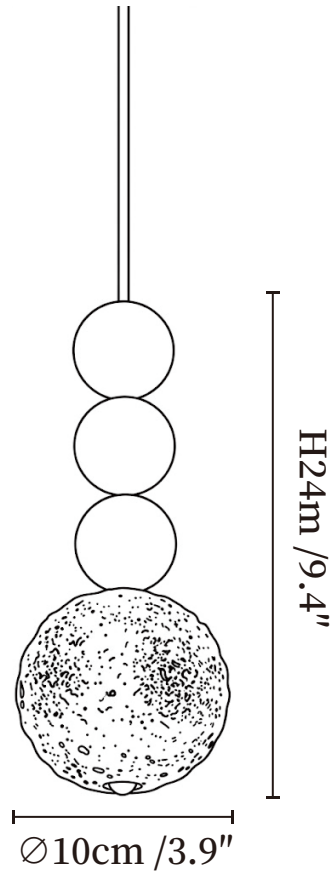

SPECIFICATION SHEET

SPECIFICATION DETAILS

*For custom options, consult factory for details

Fixture Dimensions	Ø 3.9" x H 9.4"
Light source	G4 (bulb not included)
Wattage	MAX 3W incandescent bulb or LED equivalent.
Voltage	AC 110-240V
Mounting	Hardwired.
Dimming	Compatible with dimmable bulbs (bulb not included)
Control method	Compatible with common wall switches (not included)
Finishes	Walnut Color.
Shade Details	Black Travertine.
Material	Black Travertine, Metal, Wood.
Wire Length	The standard length of the suspended wire is 59 "(150 cm) and the length is adjustable.