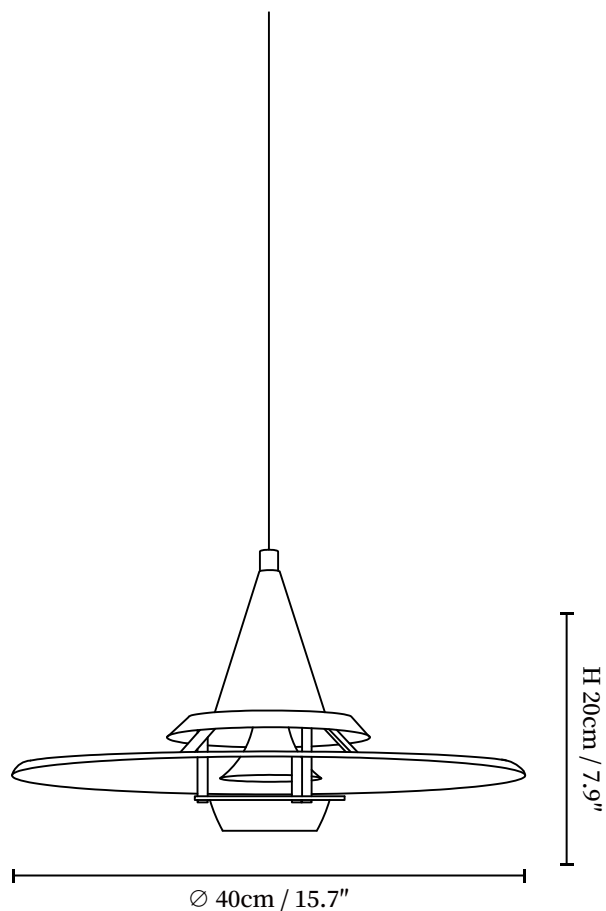

SPECIFICATION SHEET

SPECIFICATION DETAILS

*For custom options, consult factory for details

| | |
|---------------------------|---|
| Fixture Dimensions | D 11.8" x H 7.9", D 15.7" x H 7.9" |
| Light source | E26 or E27 (bulb not included) |
| Wattage | MAX 40W incandescent bulb or LED equivalent. |
| Voltage | AC 110-240V |
| Mounting | Hardwired. |
| Dimming | Compatible with dimmable bulbs (bulb not included) |
| Control method | Compatible with common wall switches (not included) |
| Finishes | Chrome, White. |
| Shade Details | Clear. |
| Material | Metal, Glass. |
| Wire Length | The standard length of the suspended wire is 59" (150 cm) and the length is adjustable. |