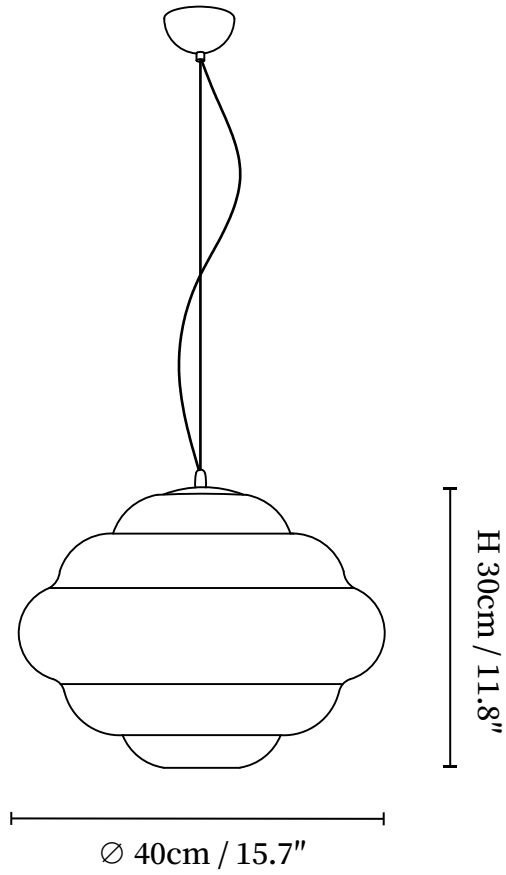

SPECIFICATION SHEET

SPECIFICATION DETAILS

*For custom options, consult factory for details

Fixture Dimensions	D 15.7" x H 11.8"
Light source	E26 or E27 (bulb not included)
Wattage	MAX 40W incandescent bulb or LED equivalent.
Voltage	AC 110-240V
Mounting	Hardwired.
Dimming	Compatible with dimmable bulbs (bulb not included)
Control method	Compatible with common wall switches (not included)
Finishes	Gradient Red, Gradient Blue, Gradient Yellow.
Shade Details	White.
Material	Metal, Glass.
Wire Length	The standard length of the suspended wire is 59 "(150 cm) and the length is adjustable.