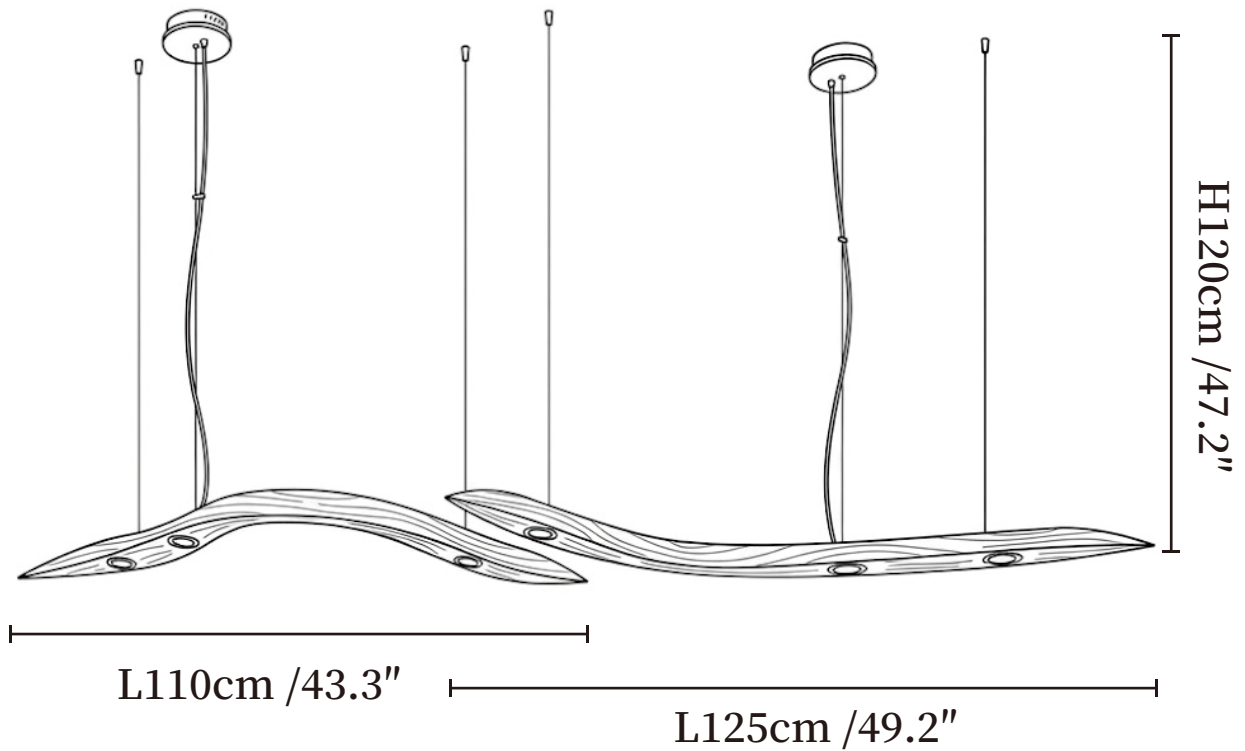

SPECIFICATION SHEET

SPECIFICATION DETAILS

*For custom options, consult factory for details

Fixture Dimensions	L 49.2" x W 11.8" x H 47.2"
Light source	Integrated LED
Wattage	Total power ~15 watts
Voltage	AC 110-240V
Dimming	Not supported
CRI(Ra)	90+CRI
Mounting	Hardwired.
LED Rated Life	50000 hours
Color Temperature	Warm Light (3000K), Neutral Light (4000K), Cool Light (6000K)
Control method	Compatible with common wall switches(not included)
Finishes	Wood Color, Walnut Color.
Shade Details	Wood Color, Walnut Color.
Material	Metal, Acrylic, Wood.
Wire Length	The standard length of the cord is 59" (150 cm), the length is adjustable.

SPECIFICATION SHEET

SPECIFICATION DETAILS

*For custom options, consult factory for details

Fixture Dimensions	L 49.2" x W 11.8" x H 47.2"+L 49.2" x W 11.8" x H 47.2"
Light source	Integrated LED
Wattage	Total power ~30 watts
Voltage	AC 110-240V
Dimming	Not supported
CRI(Ra)	90+CRI
Mounting	Hardwired.
LED Rated Life	50000 hours
Color Temperature	Warm Light (3000K), Neutral Light (4000K), Cool Light (6000K)
Control method	Compatible with common wall switches (not included)
Finishes	Wood Color, Walnut Color.
Shade Details	Wood Color, Walnut Color.
Material	Metal, Acrylic, Wood.
Wire Length	The standard length of the cord is 59" (150 cm), the length is adjustable.