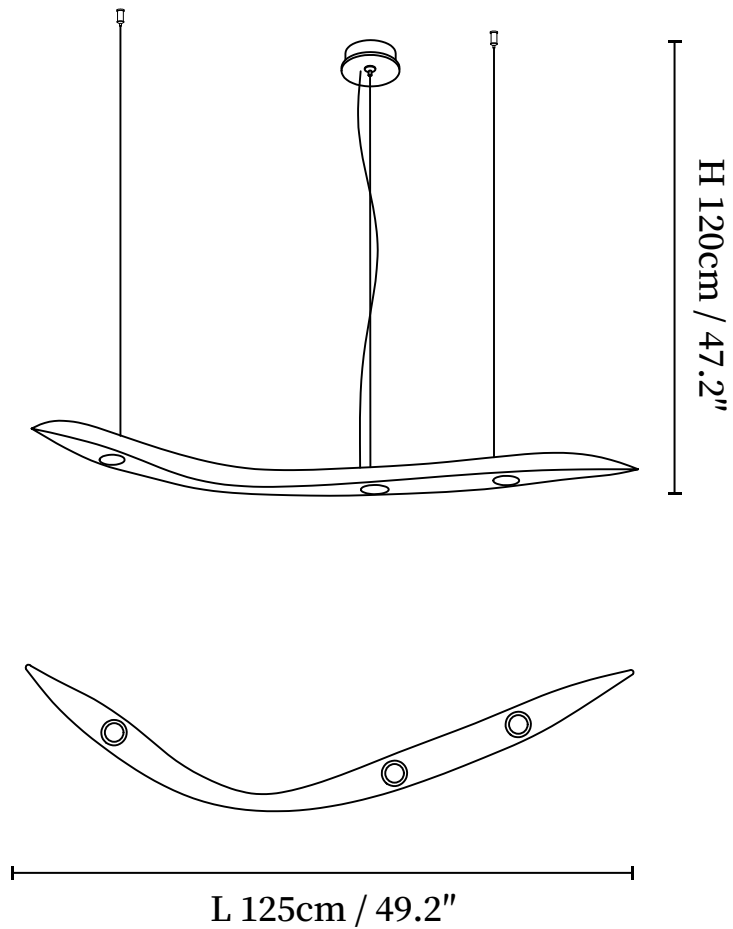

SPECIFICATION SHEET

SPECIFICATION DETAILS

*For custom options, consult factory for details

Fixture Dimensions	L 49.2" x W 11.8" x H 47.2"
Light source	Integrated LED
Wattage	Total power ~15 watts
Voltage	AC 110-240V
Dimming	Not supported
CRI(Ra)	90+CRI
Mounting	Hardwired.
LED Rated Life	50000 hours
Color Temperature	Warm Light (3000K), Neutral Light (4000K), Cool Light (6000K)
Control method	Compatible with common wall switches(not included)
Finishes	Wood Color, Walnut Color.
Shade Details	Wood Color, Walnut Color.
Material	Metal, Acrylic, Wood.
Wire Length	The standard length of the cord is 59" (150 cm), the length is adjustable.

SPECIFICATION SHEET

SPECIFICATION DETAILS

*For custom options, consult factory for details

Fixture Dimensions	L 49.2" x W 11.8" x H 47.2"+L 49.2" x W 11.8" x H 47.2"
Light source	Integrated LED
Wattage	Total power ~30 watts
Voltage	AC 110-240V
Dimming	Not supported
CRI(Ra)	90+CRI
Mounting	Hardwired.
LED Rated Life	50000 hours
Color Temperature	Warm Light (3000K), Neutral Light (4000K), Cool Light (6000K)
Control method	Compatible with common wall switches (not included)
Finishes	Wood Color, Walnut Color.
Shade Details	Wood Color, Walnut Color.
Material	Metal, Acrylic, Wood.
Wire Length	The standard length of the cord is 59" (150 cm), the length is adjustable.