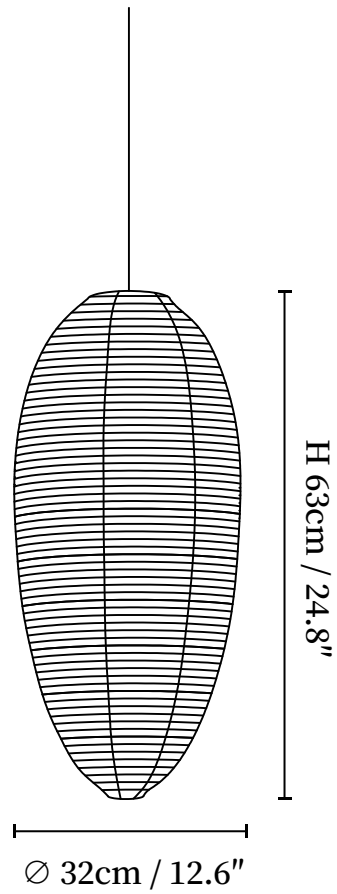

## SPECIFICATION DETAILS

\*For custom options, consult factory for details

<b>Fixture Dimensions</b>	D 11.4" x H 19.7", D 12.6" x H 24.8"
<b>Light source</b>	E26 or E27 (bulb not included)
<b>Wattage</b>	MAX 40W incandescent bulb or LED equivalent.
<b>Voltage</b>	AC 110-240V
<b>Mounting</b>	Hardwired.
<b>Dimming</b>	Compatible with dimmable bulbs (bulb not included)
<b>Control method</b>	Compatible with common wall switches (not included)
<b>Finishes</b>	White.
<b>Shade Details</b>	White.
<b>Material</b>	Mulberry paper, Bamboo, Metal.
<b>Wire Length</b>	The standard length of the suspended wire is 59 "(150 cm) and the length is adjustable.