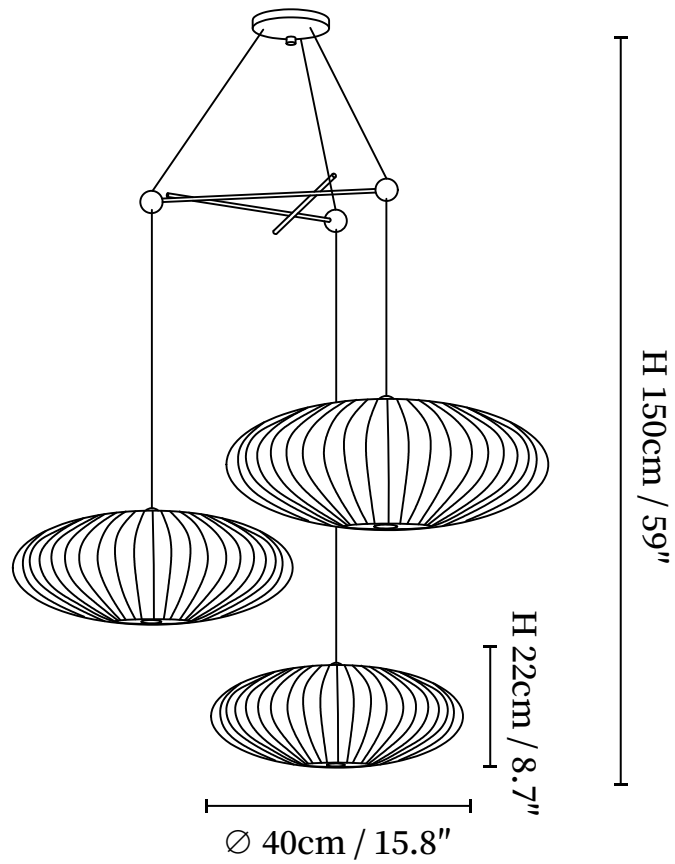

## SPECIFICATION DETAILS

\*For custom options, consult factory for details

<b>Fixture Dimensions</b>	D 15.8" x H 8.7" (Model A*3)
<b>Light source</b>	E26 or E27 (bulb not included)
<b>Wattage</b>	MAX 40W incandescent bulb or LED equivalent.
<b>Voltage</b>	AC 110-240V
<b>Mounting</b>	Hardwired.
<b>Dimming</b>	Compatible with dimmable bulbs (bulb not included)
<b>Control method</b>	Compatible with common wall switches (not included)
<b>Finishes</b>	White.
<b>Shade Details</b>	White.
<b>Material</b>	Mulberry Silk, Steel wire, Metal.
<b>Wire Length</b>	The standard length of the suspended wire is 59 "(150 cm) and the length is adjustable.

## SPECIFICATION DETAILS

\*For custom options, consult factory for details

<b>Fixture Dimensions</b>	D 7.9" x H 15.8" (Model D*3)
<b>Light source</b>	E26 or E27 (bulb not included)
<b>Wattage</b>	MAX 40W incandescent bulb or LED equivalent.
<b>Voltage</b>	AC 110-240V
<b>Mounting</b>	Hardwired.
<b>Dimming</b>	Compatible with dimmable bulbs (bulb not included)
<b>Control method</b>	Compatible with common wall switches (not included)
<b>Finishes</b>	White.
<b>Shade Details</b>	White.
<b>Material</b>	Mulberry Silk, Steel wire, Metal.
<b>Wire Length</b>	The standard length of the suspended wire is 59 "(150 cm) and the length is adjustable.

## SPECIFICATION DETAILS

\*For custom options, consult factory for details

---

<b>Fixture Dimensions</b>	H 59"
<b>Light source</b>	E26 or E27 (bulb not included)
<b>Wattage</b>	MAX 40W incandescent bulb or LED equivalent.
<b>Voltage</b>	AC 110-240V
<b>Mounting</b>	Hardwired.
<b>Dimming</b>	Compatible with dimmable bulbs (bulb not included)
<b>Control method</b>	Compatible with common wall switches(not included)
<b>Finishes</b>	White.
<b>Shade Details</b>	White.
<b>Material</b>	Mulberry Silk, Steel wire, Metal.
<b>Wire Length</b>	The standard length of the suspended wire is 59 "(150 cm) and the length is adjustable.