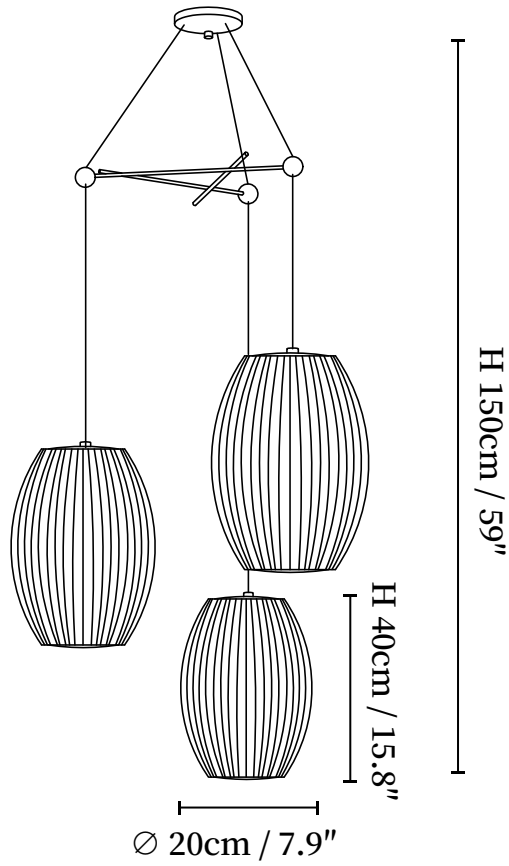

## SPECIFICATION DETAILS

\*For custom options, consult factory for details

<b>Fixture Dimensions</b>	D 15.8" x H 8.7" (Model A*3)
<b>Light source</b>	E26 or E27 (bulb not included)
<b>Wattage</b>	MAX 40W incandescent bulb or LED equivalent.
<b>Voltage</b>	AC 110-240V
<b>Mounting</b>	Hardwired.
<b>Dimming</b>	Compatible with dimmable bulbs (bulb not included)
<b>Control method</b>	Compatible with common wall switches (not included)
<b>Finishes</b>	White.
<b>Shade Details</b>	White.
<b>Material</b>	Mulberry Silk, Steel wire, Metal.
<b>Wire Length</b>	The standard length of the suspended wire is 59 "(150 cm) and the length is adjustable.

## SPECIFICATION DETAILS

\*For custom options, consult factory for details

<b>Fixture Dimensions</b>	D 7.9" x H 15.8" (Model D*3)
<b>Light source</b>	E26 or E27 (bulb not included)
<b>Wattage</b>	MAX 40W incandescent bulb or LED equivalent.
<b>Voltage</b>	AC 110-240V
<b>Mounting</b>	Hardwired.
<b>Dimming</b>	Compatible with dimmable bulbs (bulb not included)
<b>Control method</b>	Compatible with common wall switches (not included)
<b>Finishes</b>	White.
<b>Shade Details</b>	White.
<b>Material</b>	Mulberry Silk, Steel wire, Metal.
<b>Wire Length</b>	The standard length of the suspended wire is 59 "(150 cm) and the length is adjustable.

## SPECIFICATION DETAILS

\*For custom options, consult factory for details

---

<b>Fixture Dimensions</b>	H 59"
<b>Light source</b>	E26 or E27 (bulb not included)
<b>Wattage</b>	MAX 40W incandescent bulb or LED equivalent.
<b>Voltage</b>	AC 110-240V
<b>Mounting</b>	Hardwired.
<b>Dimming</b>	Compatible with dimmable bulbs (bulb not included)
<b>Control method</b>	Compatible with common wall switches(not included)
<b>Finishes</b>	White.
<b>Shade Details</b>	White.
<b>Material</b>	Mulberry Silk, Steel wire, Metal.
<b>Wire Length</b>	The standard length of the suspended wire is 59 "(150 cm) and the length is adjustable.