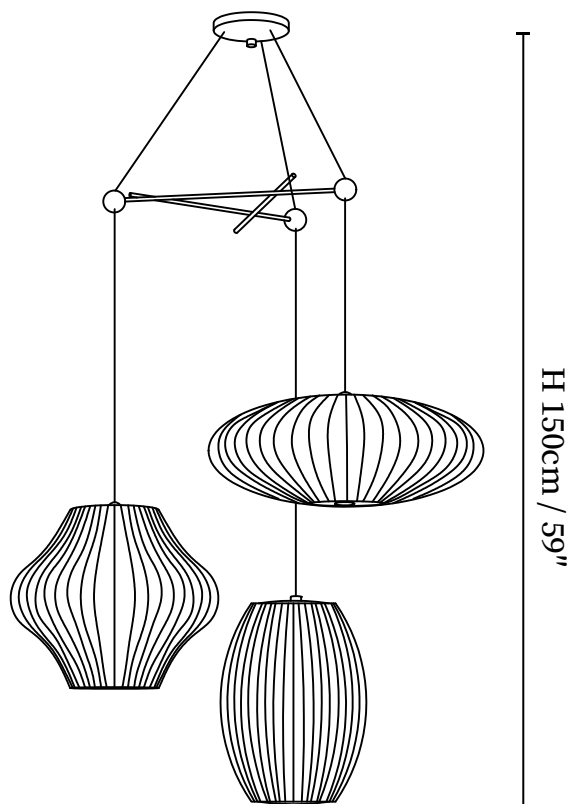

## SPECIFICATION DETAILS

\*For custom options, consult factory for details

<b>Fixture Dimensions</b>	D 15.8" x H 8.7" (Model A*3)
<b>Light source</b>	E26 or E27 (bulb not included)
<b>Wattage</b>	MAX 40W incandescent bulb or LED equivalent.
<b>Voltage</b>	AC 110-240V
<b>Mounting</b>	Hardwired.
<b>Dimming</b>	Compatible with dimmable bulbs (bulb not included)
<b>Control method</b>	Compatible with common wall switches (not included)
<b>Finishes</b>	White.
<b>Shade Details</b>	White.
<b>Material</b>	Mulberry Silk, Steel wire, Metal.
<b>Wire Length</b>	The standard length of the suspended wire is 59 "(150 cm) and the length is adjustable.

## SPECIFICATION DETAILS

\*For custom options, consult factory for details

<b>Fixture Dimensions</b>	D 7.9" x H 15.8" (Model D*3)
<b>Light source</b>	E26 or E27 (bulb not included)
<b>Wattage</b>	MAX 40W incandescent bulb or LED equivalent.
<b>Voltage</b>	AC 110-240V
<b>Mounting</b>	Hardwired.
<b>Dimming</b>	Compatible with dimmable bulbs (bulb not included)
<b>Control method</b>	Compatible with common wall switches (not included)
<b>Finishes</b>	White.
<b>Shade Details</b>	White.
<b>Material</b>	Mulberry Silk, Steel wire, Metal.
<b>Wire Length</b>	The standard length of the suspended wire is 59 "(150 cm) and the length is adjustable.

## SPECIFICATION DETAILS

\*For custom options, consult factory for details

---

<b>Fixture Dimensions</b>	H 59"
<b>Light source</b>	E26 or E27 (bulb not included)
<b>Wattage</b>	MAX 40W incandescent bulb or LED equivalent.
<b>Voltage</b>	AC 110-240V
<b>Mounting</b>	Hardwired.
<b>Dimming</b>	Compatible with dimmable bulbs (bulb not included)
<b>Control method</b>	Compatible with common wall switches(not included)
<b>Finishes</b>	White.
<b>Shade Details</b>	White.
<b>Material</b>	Mulberry Silk, Steel wire, Metal.
<b>Wire Length</b>	The standard length of the suspended wire is 59 "(150 cm) and the length is adjustable.