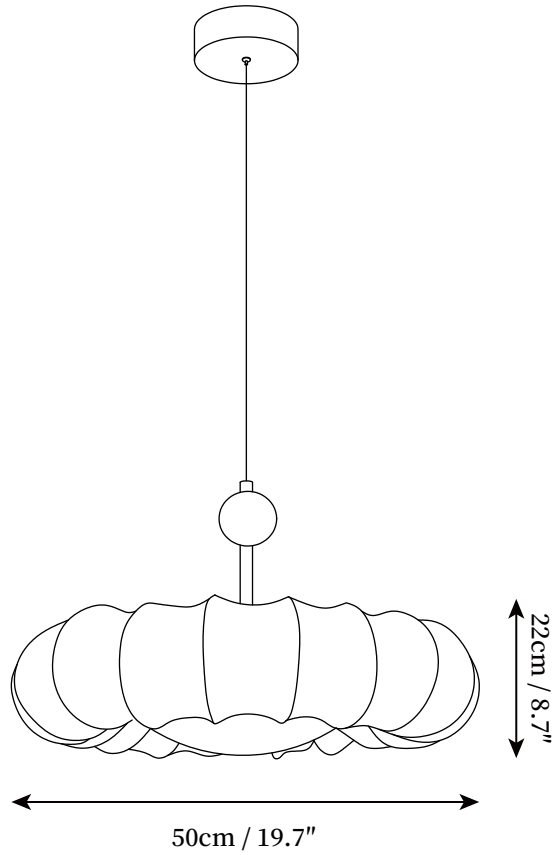

SPECIFICATION SHEET

SPECIFICATION DETAILS

*For custom options, consult factory for details

Fixture Dimensions	D 19.7" x H 8.7"
Light source	E26 or E27 (bulb not included)
Wattage	MAX 40W incandescent bulb or LED equivalent.
Voltage	AC 110-240V
Mounting	Hardwired.
Dimming	Compatible with dimmable bulbs (bulb not included)
Control method	Compatible with common wall switches(
Finishes	Black.
Shade Details	Beige.
Material	Metal, Fabric, Wood.
Wire Length	The standard length of the suspended wire is 59 "(150 cm) and the length is adjustable.