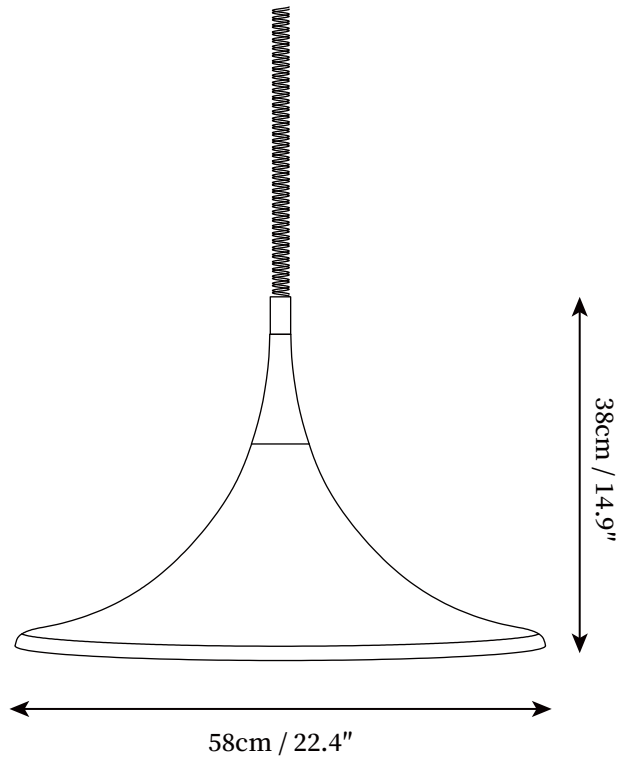

SPECIFICATION SHEET

SPECIFICATION DETAILS

*For custom options, consult factory for details

Fixture Dimensions	D 16.5" x H 11" D 22.8" x H 14.9"
Light source	E26 or E27 (bulb not included)
Wattage	MAX 40W incandescent bulb or LED equivalent.
Voltage	AC 110-240V
Mounting	Hardwired.
Dimming	Compatible with dimmable bulbs (bulb not included)
Control method	Compatible with common wall switches(not included)
Finishes	Chrome.
Shade Details	Brown.
Material	Metal, Acrylic.
Wire Length	The standard length of the suspended 59" retractable elastic cable.