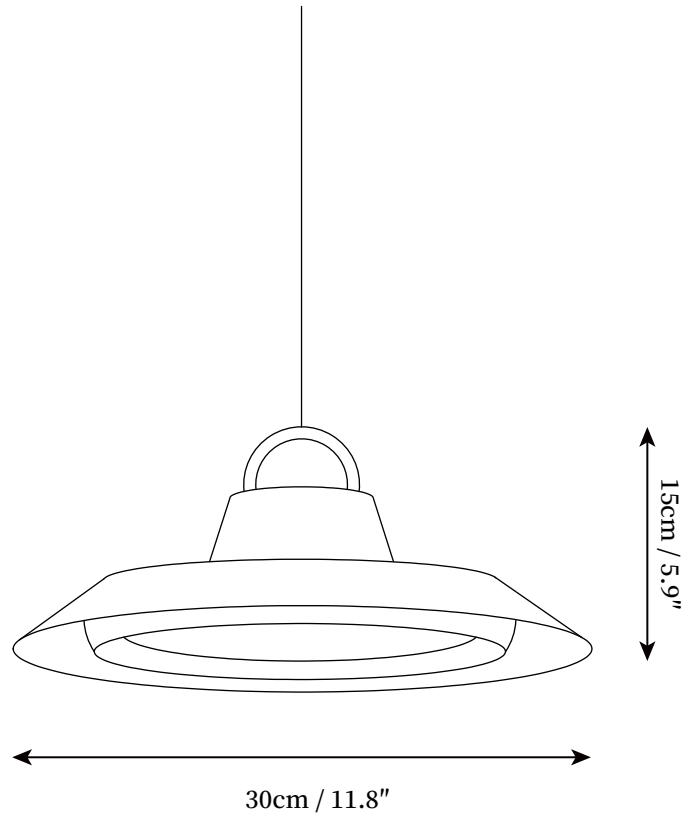

SPECIFICATION SHEET

SPECIFICATION DETAILS

*For custom options, consult factory for details

| | |
|---------------------------|--|
| | D 11.8" x H 5.9" |
| Fixture Dimensions | Integrated LED |
| Light source | ~ 5W |
| Wattage | AC 110-240V |
| Voltage | Not supported |
| Dimming | |
| CRI(Ra) | 90+ CRI |
| Mounting | Hardwired. |
| LED Rated Life | 30000 hours |
| Color Temperature | Warm Light (3000K), Neutral Light (4000K), Cool Light (6000K) |
| Control method | Compatible with common wall switches(not included) |
| Finishes | White, Black, Walnut Color. |
| Shadow Details | White. |
| Material | Metal, Acrylic, ABS. |
| Wire Length | The standard length of the cord is 59" (150 cm), the length is adjustable. |