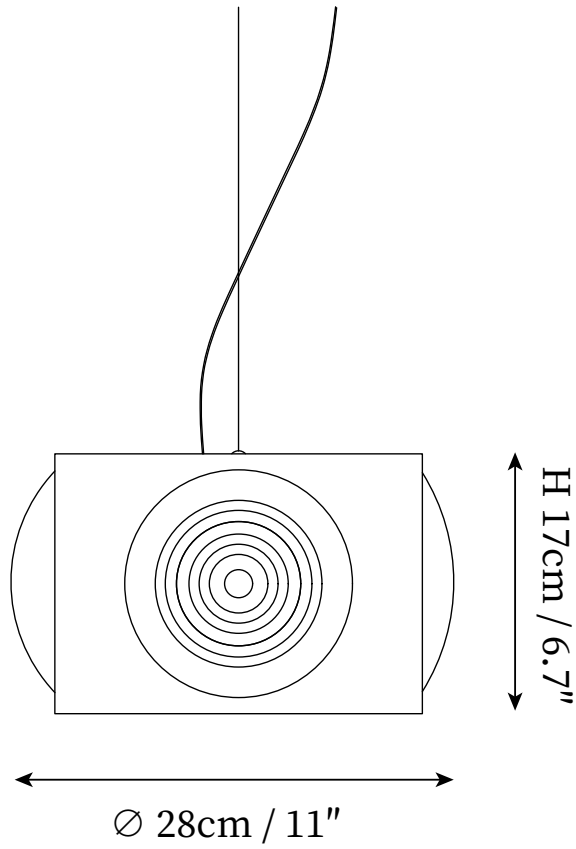

## SPECIFICATION DETAILS

\*For custom options, consult factory for details

<b>Fixture Dimensions</b>	D 11" x H 6.7"
<b>Light source</b>	E26 or E27. (bulb not included)
<b>Wattage</b>	MAX 40W incandescent bulb or LED equivalent.
<b>Voltage</b>	AC 110-240V
<b>Mounting</b>	Hardwired.
<b>Dimming</b>	Compatible with dimmable bulbs (bulb not included)
<b>Control method</b>	Compatible with common wall switches(not included)
<b>Finishes</b>	Cherry wood color.
<b>Shade Details</b>	Opaque striped glass.
<b>Material</b>	Cherry wood, Glass.
<b>Wire Length</b>	The standard length of the cord is 59" (150 cm), the length is adjustable.