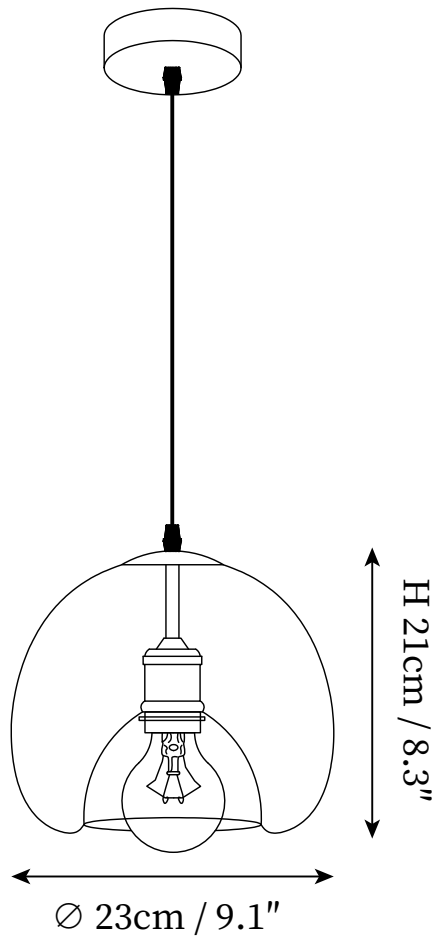

SPECIFICATION SHEET

SPECIFICATION DETAILS

*For custom options, consult factory for details

Fixture Dimensions	D 9.1" x H 8.3"
Light source	E26 or E27. (bulb not included).
Wattage	MAX 40W incandescent bulb or LED equivalent.
Voltage	AC 110-240V
Mounting	Hardwired.
Dimming	Compatible with dimmable bulbs (bulb not included)
Control method	Compatible with common wall switches (not included)
Finishes	Black.
Shade Details	Cognac color, Smoke grey, Clear
Material	Metal, Glass.
Wire Length	The standard length of the cord is 59" (150 cm), the length is adjustable.