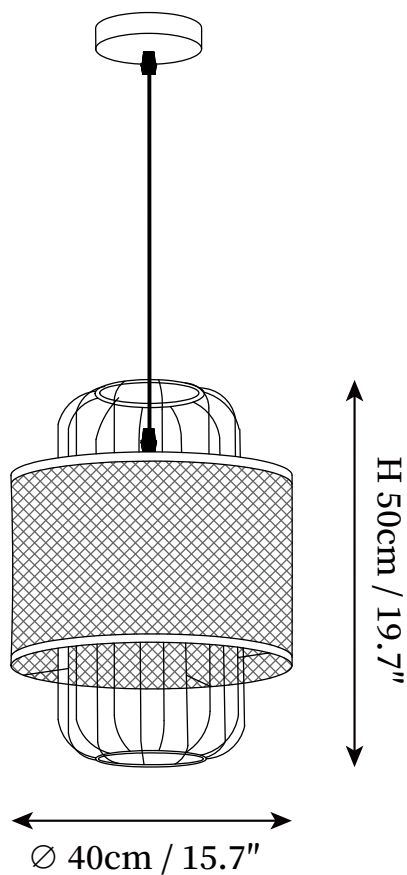

SPECIFICATION SHEET

SPECIFICATION DETAILS

*For custom options, consult factory for details

Fixture Dimensions	D 11.8" x H 15.7", D 15.7" x H 19.7"
Light source	E26 or E27 (bulb not included).
Wattage	MAX 40W incandescent bulb or LED equivalent.
Voltage	AC 110-240V
Mounting	Hardwired.
Dimming	Compatible with dimmable bulbs (bulb not included)
Control method	Compatible with common wall switches (not included)
Finishes	Nature wood, Black.
Shade Details	Natural rattan.
Material	Metal, Rattan, Wood.
Wire Length	The standard length of the cord is 59" (150 cm), the length is adjustable.