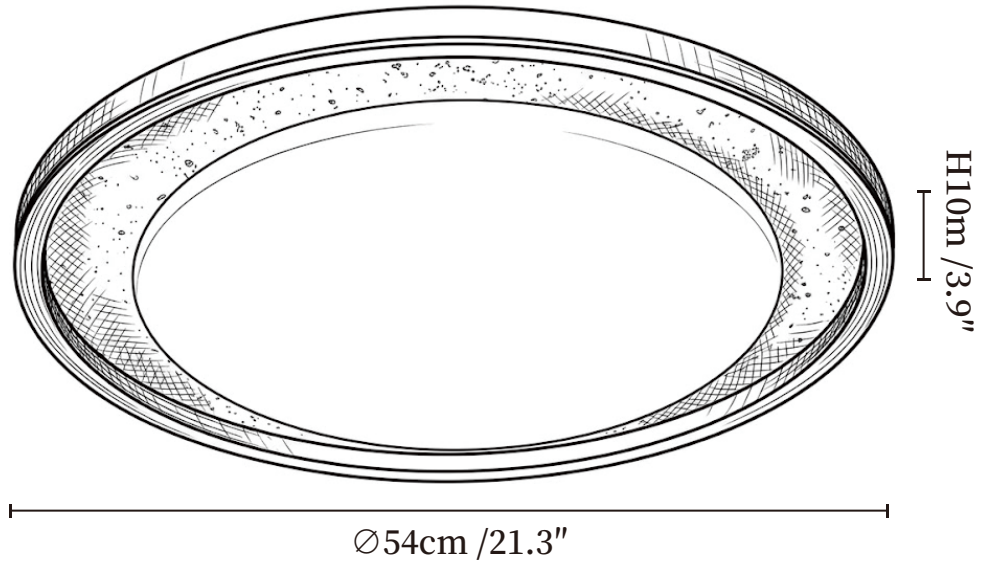

SPECIFICATION SHEET

SPECIFICATION DETAILS

*For custom options, consult factory for details

Fixture Dimensions	$\text{Ø} 18.5'' \times \text{H} 3.1'' \text{Ø} 21.3'' \times \text{H} 3.9''$
Light source	Integrated LED
Wattage	~15W
Voltage	AC 110-240V
Dimming	Not supported
CRI(Ra)	90+CRI
Mounting	Hardwired.
LED Rated Life	30000 hours
Color Temperature	Warm Light (3000K), Neutral Light (4000K), Cool Light (6000K)
Control method	Compatible with common wall switches (not included)
Finishes	Yellow Travertine, Walnut Wood.
Shade Details	White.
Material	Yellow Travertine, Metal, Wood.