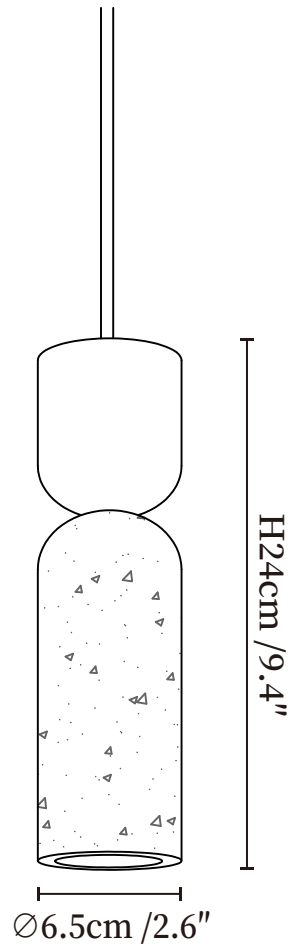

## SPECIFICATION DETAILS

\*For custom options, consult factory for details

<b>Fixture Dimensions</b>	Ø 2.6" x H 9.4"
<b>Light source</b>	E26 or E27 (bulb not included)
<b>Wattage</b>	MAX 40W incandescent bulb or LED equivalent.
<b>Voltage</b>	AC 110-240V
<b>Mounting</b>	Hardwired.
<b>Dimming</b>	Compatible with dimmable bulbs (bulb not included)
<b>Control method</b>	Compatible with common wall switches (not included)
<b>Finishes</b>	Walnut Wood, Yellow Travertine.
<b>Shade Details</b>	Yellow Travertine.
<b>Material</b>	Metal, Yellow Travertine, Wood.
<b>Wire Length</b>	The standard length of the suspended wire is 59 "(150 cm) and the length is adjustable.