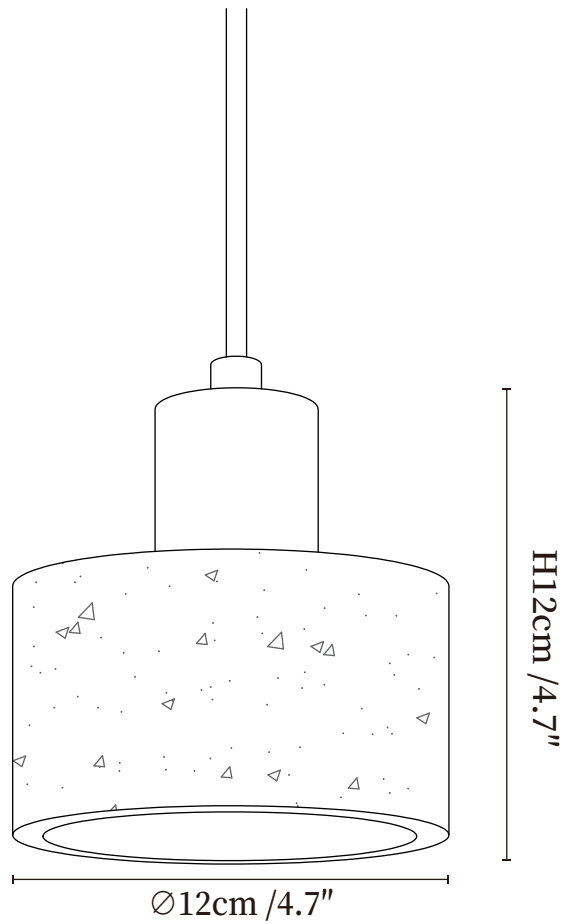

SPECIFICATION SHEET

SPECIFICATION DETAILS

*For custom options, consult factory for details

Fixture Dimensions	Ø 4.7" x H 4.7"
Light source	E26 or E27 (bulb not included)
Wattage	MAX 40W incandescent bulb or LED equivalent.
Voltage	AC 110-240V
Mounting	Hardwired.
Dimming	Compatible with dimmable bulbs (bulb not included)
Control method	Compatible with common wall switches(not included)
Finishes	Walnut Wood, Yellow Travertine.
Shade Details	White.
Material	Metal, Yellow Travertine, Wood.
Wire Length	The standard length of the suspended wire is 59 "(150 cm) and the length is adjustable.

SPECIFICATION SHEET

SPECIFICATION DETAILS

*For custom options, consult factory for details

Fixture Dimensions	Ø 5.9" x H 5.9"
Light source	E26 or E27 (bulb not included)
Wattage	MAX 40W incandescent bulb or LED equivalent.
Voltage	AC 110-240V
Mounting	Hardwired.
Dimming	Compatible with dimmable bulbs (bulb not included)
Control method	Compatible with common wall switches (not included)
Finishes	Walnut Wood, Yellow Travertine.
Shade Details	White.
Material	Metal, Yellow Travertine, Wood.
Wire Length	The standard length of the suspended wire is 59 "(150 cm) and the length is adjustable.

SPECIFICATION SHEET

SPECIFICATION DETAILS

*For custom options, consult factory for details

Fixture Dimensions	$\text{Ø} 8.3'' \times H 3.5''$
Light source	E26 or E27 (bulb not included)
Wattage	MAX 40W incandescent bulb or LED equivalent.
Voltage	AC 110-240V
Mounting	Hardwired.
Dimming	Compatible with dimmable bulbs (bulb not included)
Control method	Compatible with common wall switches (not included)
Finishes	Walnut Wood, Yellow Travertine.
Shade Details	White.
Material	Metal, Yellow Travertine, Wood.
Wire Length	The standard length of the suspended wire is 59 "(150 cm) and the length is adjustable.