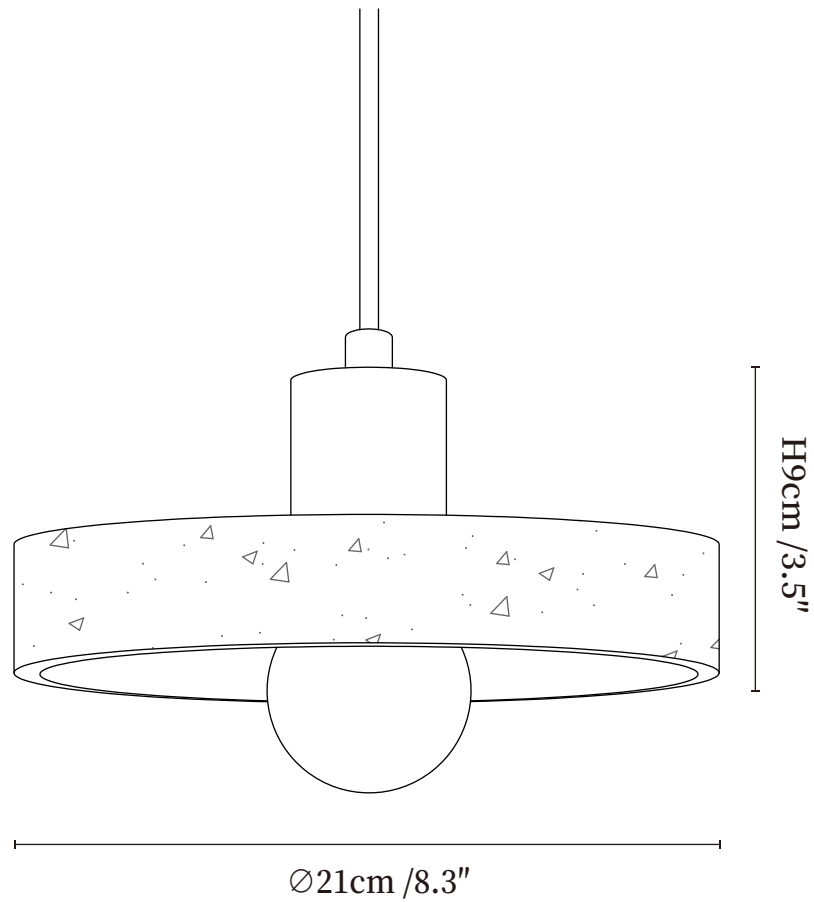

SPECIFICATION SHEET

SPECIFICATION DETAILS

*For custom options, consult factory for details

Fixture Dimensions	Ø 4.7" x H 4.7"
Light source	E26 or E27 (bulb not included)
Wattage	MAX 40W incandescent bulb or LED equivalent.
Voltage	AC 110-240V
Mounting	Hardwired.
Dimming	Compatible with dimmable bulbs (bulb not included)
Control method	Compatible with common wall switches(not included)
Finishes	Walnut Wood, Yellow Travertine.
Shade Details	White.
Material	Metal, Yellow Travertine, Wood.
Wire Length	The standard length of the suspended wire is 59 "(150 cm) and the length is adjustable.

SPECIFICATION SHEET

SPECIFICATION DETAILS

*For custom options, consult factory for details

Fixture Dimensions	Ø 5.9" x H 5.9"
Light source	E26 or E27 (bulb not included)
Wattage	MAX 40W incandescent bulb or LED equivalent.
Voltage	AC 110-240V
Mounting	Hardwired.
Dimming	Compatible with dimmable bulbs (bulb not included)
Control method	Compatible with common wall switches (not included)
Finishes	Walnut Wood, Yellow Travertine.
Shade Details	White.
Material	Metal, Yellow Travertine, Wood.
Wire Length	The standard length of the suspended wire is 59 "(150 cm) and the length is adjustable.

SPECIFICATION SHEET

SPECIFICATION DETAILS

*For custom options, consult factory for details

Fixture Dimensions	$\text{Ø} 8.3'' \times H 3.5''$
Light source	E26 or E27 (bulb not included)
Wattage	MAX 40W incandescent bulb or LED equivalent.
Voltage	AC 110-240V
Mounting	Hardwired.
Dimming	Compatible with dimmable bulbs (bulb not included)
Control method	Compatible with common wall switches (not included)
Finishes	Walnut Wood, Yellow Travertine.
Shade Details	White.
Material	Metal, Yellow Travertine, Wood.
Wire Length	The standard length of the suspended wire is 59 "(150 cm) and the length is adjustable.