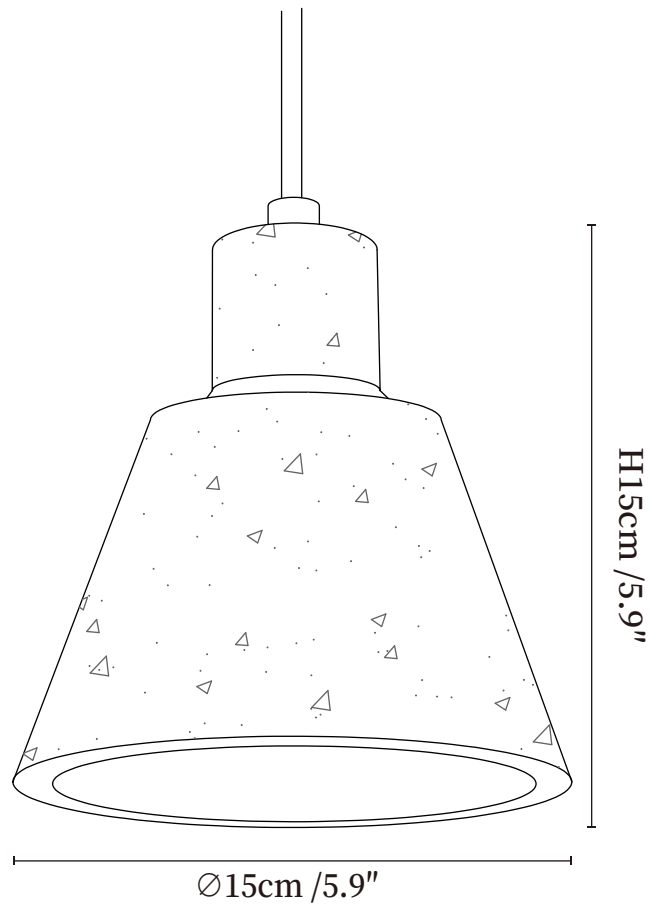

SPECIFICATION SHEET

SPECIFICATION DETAILS

*For custom options, consult factory for details

Fixture Dimensions	Ø 4.7" x H 4.7"
Light source	E26 or E27 (bulb not included)
Wattage	MAX 40W incandescent bulb or LED equivalent.
Voltage	AC 110-240V
Mounting	Hardwired.
Dimming	Compatible with dimmable bulbs (bulb not included)
Control method	Compatible with common wall switches(not included)
Finishes	Walnut Wood, Yellow Travertine.
Shade Details	White.
Material	Metal, Yellow Travertine, Wood.
Wire Length	The standard length of the suspended wire is 59 "(150 cm) and the length is adjustable.

SPECIFICATION SHEET

SPECIFICATION DETAILS

*For custom options, consult factory for details

Fixture Dimensions	Ø 5.9" x H 5.9"
Light source	E26 or E27 (bulb not included)
Wattage	MAX 40W incandescent bulb or LED equivalent.
Voltage	AC 110-240V
Mounting	Hardwired.
Dimming	Compatible with dimmable bulbs (bulb not included)
Control method	Compatible with common wall switches (not included)
Finishes	Walnut Wood, Yellow Travertine.
Shade Details	White.
Material	Metal, Yellow Travertine, Wood.
Wire Length	The standard length of the suspended wire is 59 "(150 cm) and the length is adjustable.

SPECIFICATION SHEET

SPECIFICATION DETAILS

*For custom options, consult factory for details

Fixture Dimensions	$\text{Ø} 8.3'' \times H 3.5''$
Light source	E26 or E27 (bulb not included)
Wattage	MAX 40W incandescent bulb or LED equivalent.
Voltage	AC 110-240V
Mounting	Hardwired.
Dimming	Compatible with dimmable bulbs (bulb not included)
Control method	Compatible with common wall switches (not included)
Finishes	Walnut Wood, Yellow Travertine.
Shade Details	White.
Material	Metal, Yellow Travertine, Wood.
Wire Length	The standard length of the suspended wire is 59 "(150 cm) and the length is adjustable.