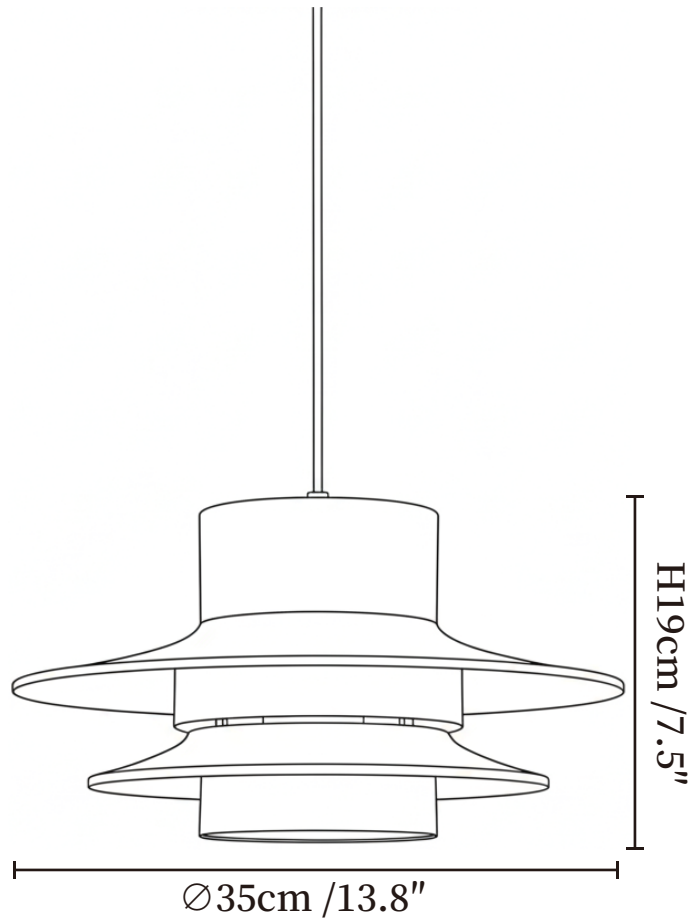

SPECIFICATION SHEET

SPECIFICATION DETAILS

*For custom options, consult factory for details

Fixture Dimensions	Ø 13.8" x H 7.5"
Light source	E26 or E27 (bulb not included)
Wattage	MAX 40W incandescent bulb or LED equivalent.
Voltage	AC 110-240V
Mounting	Hardwired.
Dimming	Compatible with dimmable bulbs (bulb not included)
Control method	Compatible with common wall switches (
Finishes	Chrome.
Shade Details	Chrome.
Material	Metal.
Wire Length	The standard length of the suspended wire is 59 "(150 cm) and the length is adjustable.