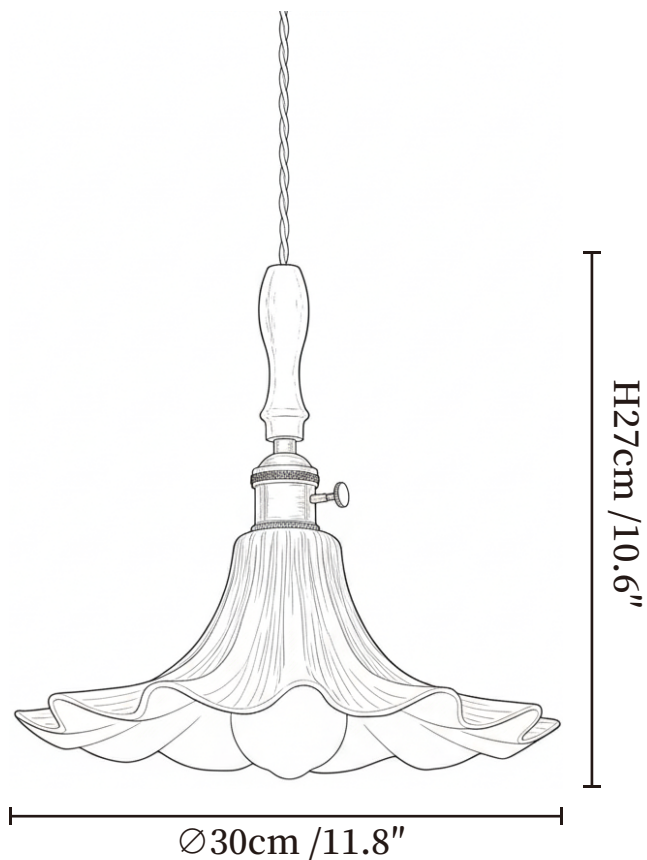

SPECIFICATION SHEET

SPECIFICATION DETAILS

*For custom options, consult factory for details

Fixture Dimensions	Ø 11.8" x H 10.6"
Light source	E26 or E27 (bulb not included)
Wattage	MAX 40W incandescent bulb or LED equivalent.
Voltage	AC 110-240V
Mounting	Hardwired.
Dimming	Compatible with dimmable bulbs (bulb not included)
Control method	Compatible with common wall switches (
Finishes	Gold, Walnut Wood.
Shade Details	White.
Material	Metal, Ceramics, Wood.
Wire Length	The standard length of the suspended wire is 59 "(150 cm) and the length is adjustable.