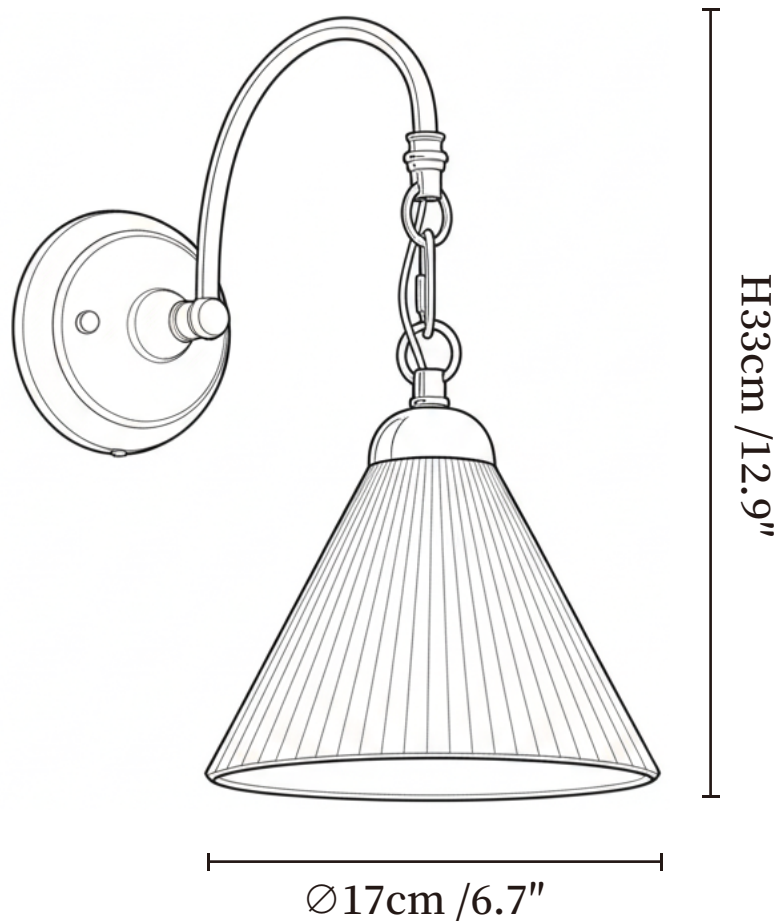

SPECIFICATION SHEET

SPECIFICATION DETAILS

*For custom options, consult factory for details

Fixture Dimensions	Ø 6.7" x H 12.9"
Light source	E26 or E27(bulb not included)
Wattage	MAX 40W incandescent bulb or LED equivalent.
Voltage	AC 110-240V
Mounting	Hardwired.
Dimming	Compatible with dimmable bulbs (bulb not included)
Control method	Compatible with common wall switches (not included)
Finishes	Chrome.
Shade Details	White.
Material	Metal, Ceramics.

SPECIFICATION SHEET

SPECIFICATION DETAILS

*For custom options, consult factory for details

Fixture Dimensions	Ø 9.4" x H 11.8"
Light source	E26 or E27(bulb not included)
Wattage	MAX 40W incandescent bulb or LED equivalent.
Voltage	AC 110-240V
Mounting	Hardwired.
Dimming	Compatible with dimmable bulbs (bulb not included)
Control method	Compatible with common wall switches(not included)
Finishes	Chrome.
Shade Details	White.
Material	Metal, Ceramics.