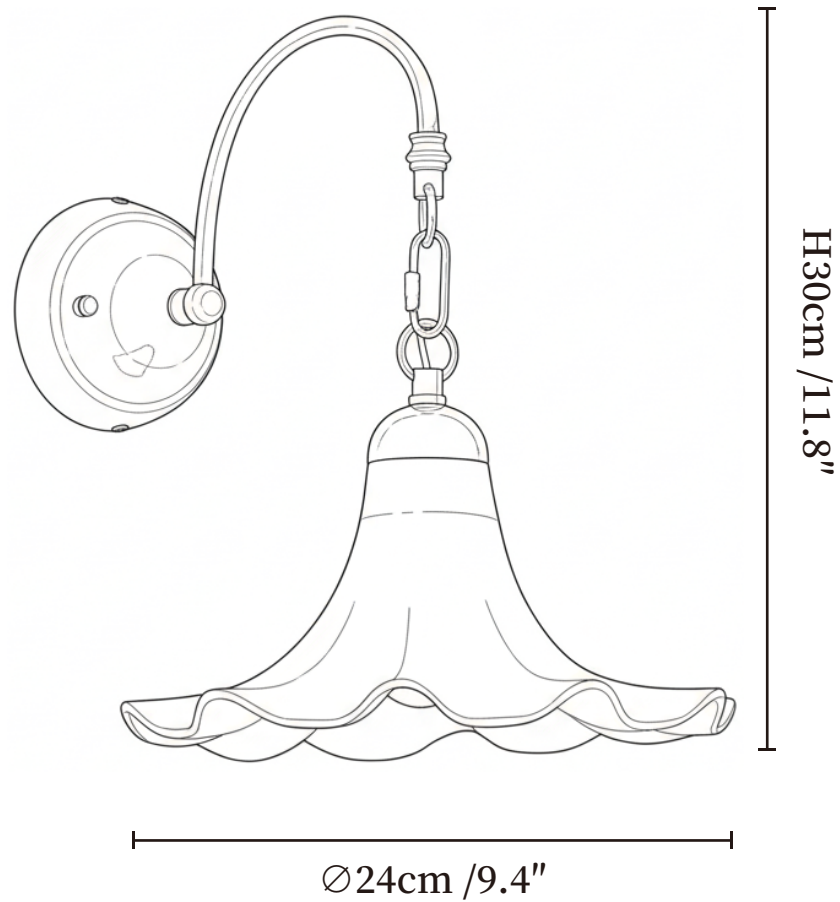

SPECIFICATION SHEET

SPECIFICATION DETAILS

*For custom options, consult factory for details

Fixture Dimensions	Ø 6.7" x H 12.9"
Light source	E26 or E27(bulb not included)
Wattage	MAX 40W incandescent bulb or LED equivalent.
Voltage	AC 110-240V
Mounting	Hardwired.
Dimming	Compatible with dimmable bulbs (bulb not included)
Control method	Compatible with common wall switches (not included)
Finishes	Chrome.
Shade Details	White.
Material	Metal, Ceramics.

SPECIFICATION SHEET

SPECIFICATION DETAILS

*For custom options, consult factory for details

Fixture Dimensions	Ø 9.4" x H 11.8"
Light source	E26 or E27(bulb not included)
Wattage	MAX 40W incandescent bulb or LED equivalent.
Voltage	AC 110-240V
Mounting	Hardwired.
Dimming	Compatible with dimmable bulbs (bulb not included)
Control method	Compatible with common wall switches(not included)
Finishes	Chrome.
Shade Details	White.
Material	Metal, Ceramics.