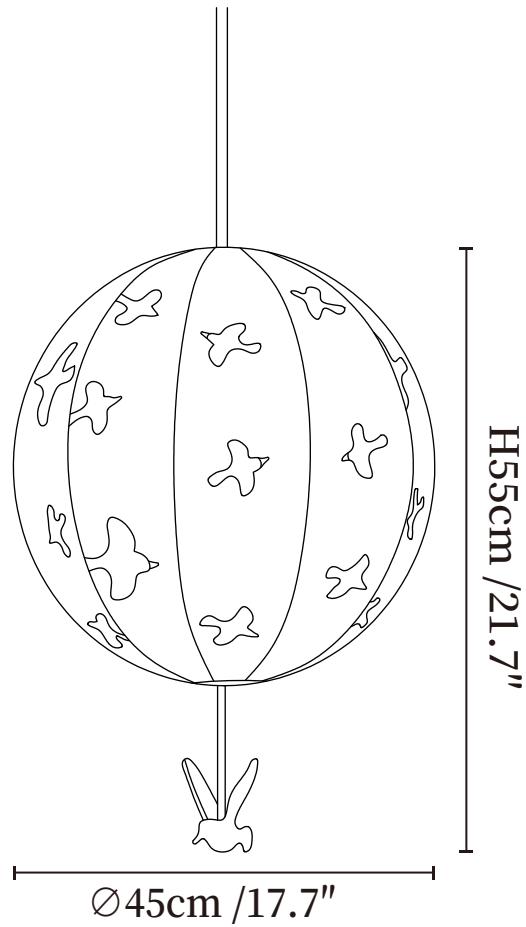

# SPECIFICATION SHEET

---

## SPECIFICATION DETAILS

\*For custom options, consult factory for details

<b>Fixture Dimensions</b>	Ø 13.8" x H 21.7" / Ø 17.7" x H 21.7"
<b>Light source</b>	E26 or E27 (bulb not included)
<b>Wattage</b>	MAX 40W incandescent bulb or LED equivalent.
<b>Voltage</b>	AC 110-240V
<b>Mounting</b>	Hardwired.
<b>Dimming</b>	Compatible with dimmable bulbs (bulb not included)
<b>Control method</b>	Compatible with common wall switches (not included)
<b>Finishes</b>	Yellow Travertine.
<b>Shade Details</b>	Yellow Travertine.
<b>Material</b>	Metal, Fabric.
<b>Wire Length</b>	The standard length of the suspended wire is 59" (150 cm) and the length is adjustable.