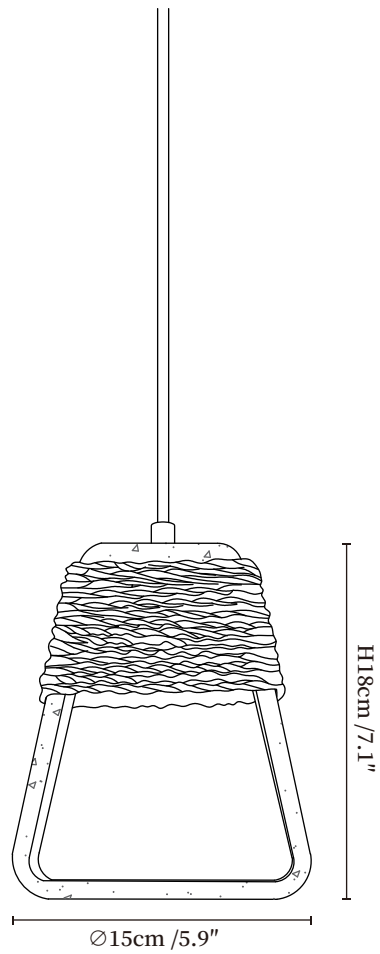

SPECIFICATION SHEET

SPECIFICATION DETAILS

*For custom options, consult factory for details

Fixture Dimensions	Ø 5.9" x H 7.1"
Light source	G9 (bulb not included)
Wattage	MAX 5W incandescent bulb or LED equivalent.
Voltage	AC 110-240V
Mounting	Hardwired.
Dimming	Compatible with dimmable bulbs (bulb not included)
Control method	Compatible with common wall switches(
Finishes	Yellow Travertine.
Shade Details	Yellow Travertine.
Material	Metal, Yellow Travertine, Hemp Rope.
Wire Length	The standard length of the suspended wire is 59 "(150 cm) and the length is adjustable.